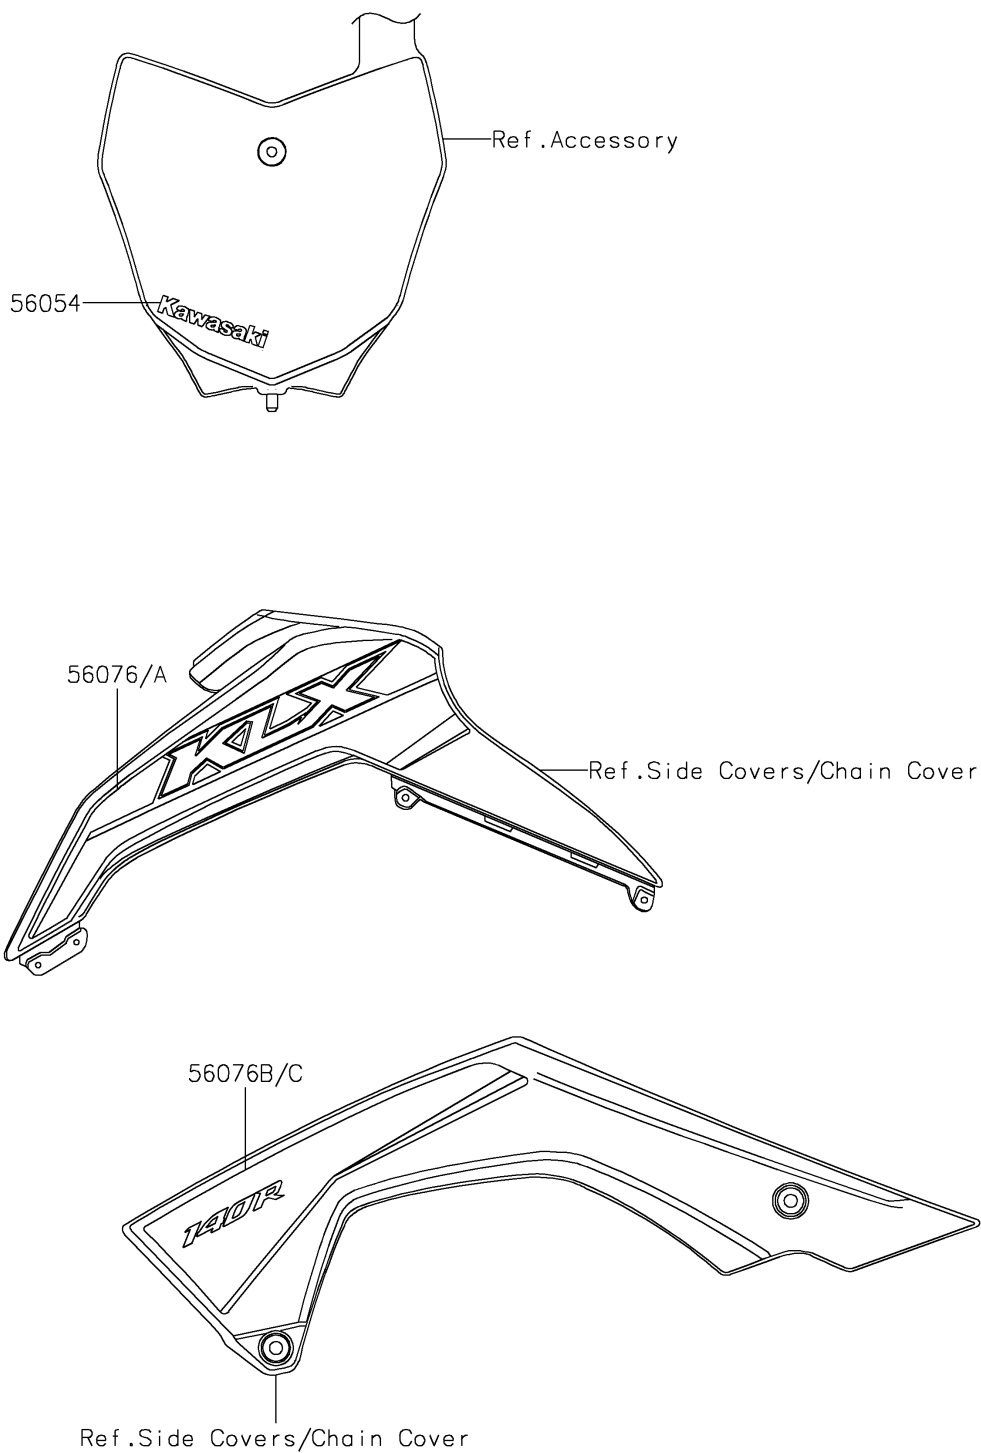

2024 KLX[®]140R

PARTS DIAGRAM

Decals(Green)(APFNN)

F2861

2024 KLX[®]140R

PARTS LIST

Decals(Green)(APFNN)

ITEM NAME	PART NUMBER	QUANTITY
MARK,KAWASAKI (Ref # 56054)	56054-2935	1
PATTERN,SHROUD,UPP,LH (Ref # 56076)	56076-4344	1
PATTERN,SHROUD,UPP,RH (Ref # 56076A)	56076-4345	1
PATTERN,SHROUD,LWR,LH (Ref # 56076B)	56076-4346	1
PATTERN,SHROUD,LWR,RH (Ref # 56076C)	56076-4347	1