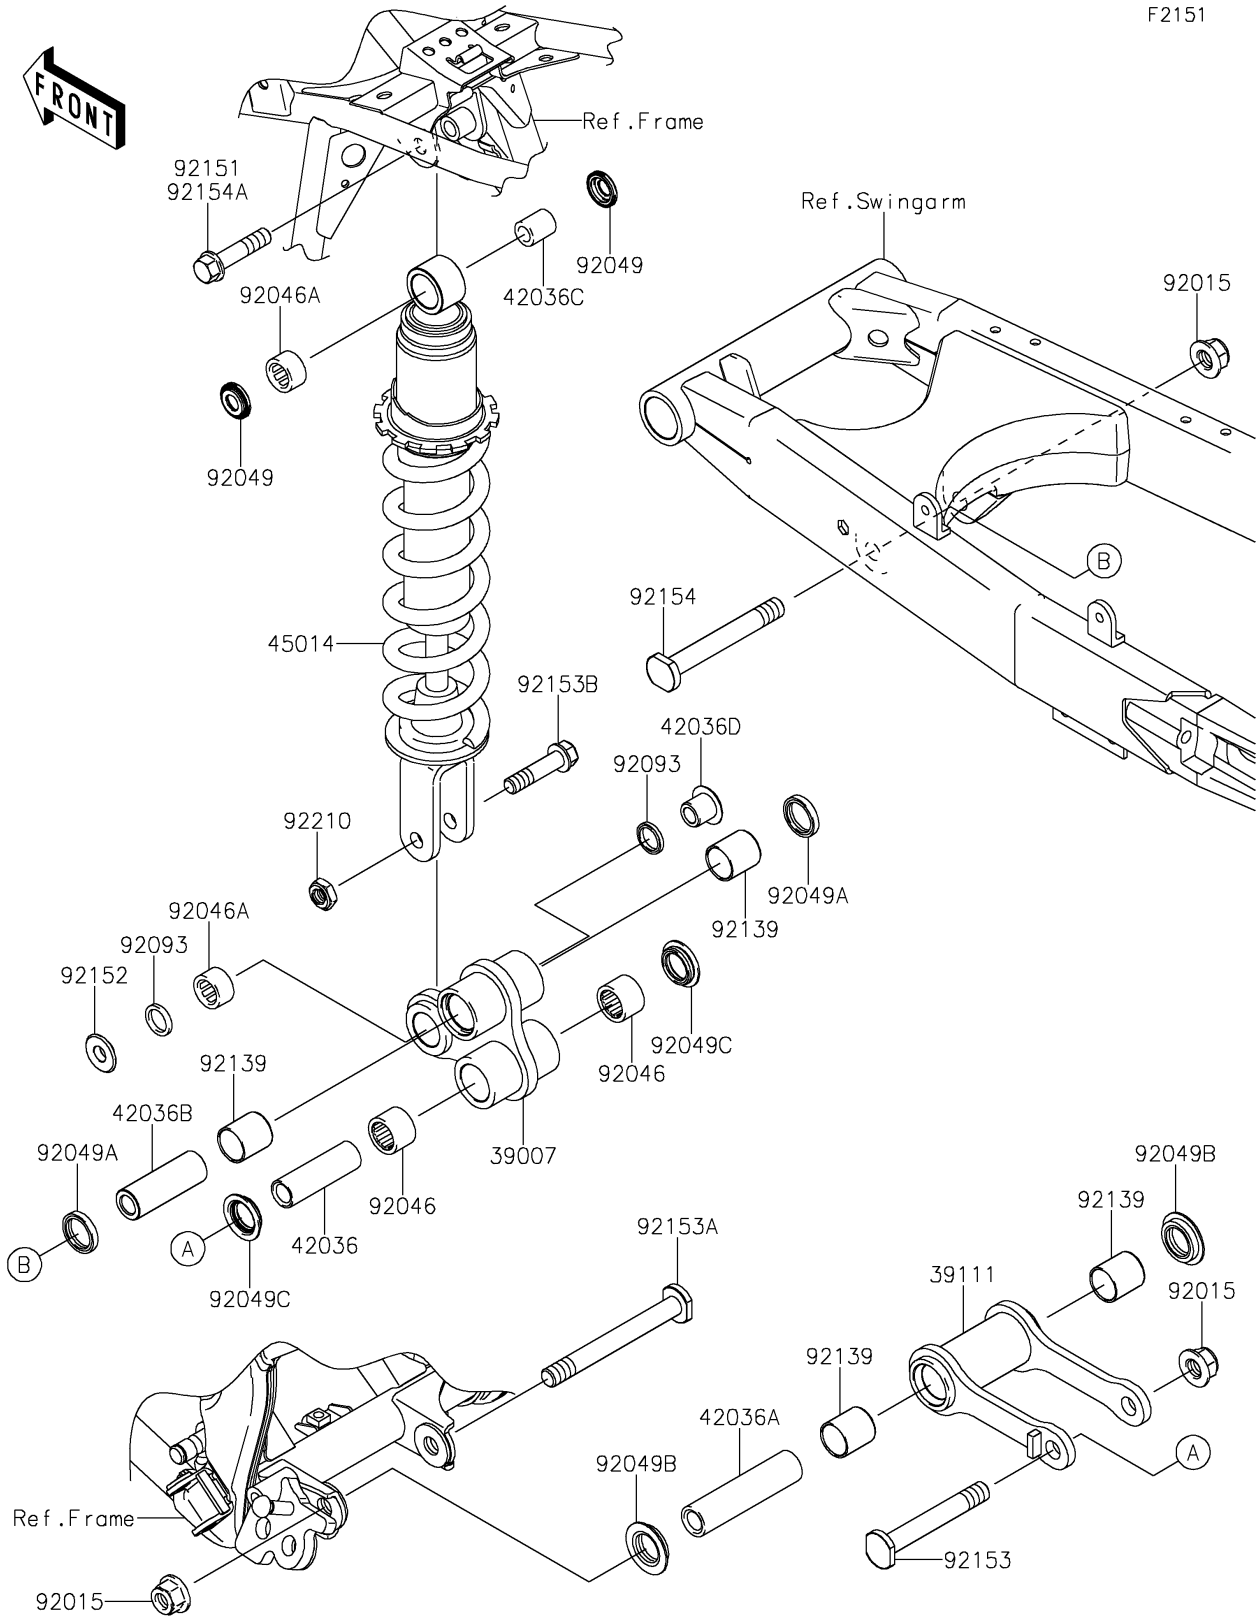

2023 KLX[®]140R

PARTS DIAGRAM

Suspension/Shock Absorber

2023 KLX[®]140R

PARTS LIST

Suspension/Shock Absorber

ITEM NAME	PART NUMBER	QUANTITY
ARM-SUSP,UNI TRAK,P.SILVER (Ref # 39007)	39007-0141-458	1
ROD-TIE,SUSPENSION,P.SILVER (Ref # 39111)	39111-0062-458	1
SLEEVE,12.1X18X58 (Ref # 42036)	42036-0827	1
SLEEVE,12.1X20X82.6 (Ref # 42036A)	42036-0857	1
SLEEVE,12.1X20X58 (Ref # 42036B)	42036-0876	1
SLEEVE,10X16X19 (Ref # 42036C)	42036-1248	1
SLEEVE (Ref # 42036D)	42036-1351	1
SHOCKABSORBER,BLACK (Ref # 45014)	45014-0207-10	1
NUT,LOCK,FLANGED,12MM (Ref # 92015)	92015-1433	3
BEARING-NEEDLE,18BM2416 (Ref # 92046)	92046-1144	2
BEARING-NEEDLE,16BM2212 (Ref # 92046A)	92046-1192	2
SEAL-OIL (Ref # 92049)	92049-0069	2
SEAL-OIL (Ref # 92049A)	92049-0112	2
SEAL-OIL (Ref # 92049B)	92049-0849	2
SEAL-OIL (Ref # 92049C)	92049-1328	2
SEAL (Ref # 92093)	92093-0139	2
BUSHING,20X23X24 (Ref # 92139)	92139-0940	4
BOLT,FLANGED,10X45 (Ref # 92151)	92151-1413	1
COLLAR (Ref # 92152)	92152-1139	1
BOLT,12X85 (Ref # 92153)	92153-1828	1
BOLT,12X108 (Ref # 92153A)	92153-1829	1
BOLT,FLANGED,10X42 (Ref # 92153B)	92153-1957	1
BOLT,12X95 (Ref # 92154)	92154-1185	1
NUT,LOCK,10MM (Ref # 92210)	92210-1672	1