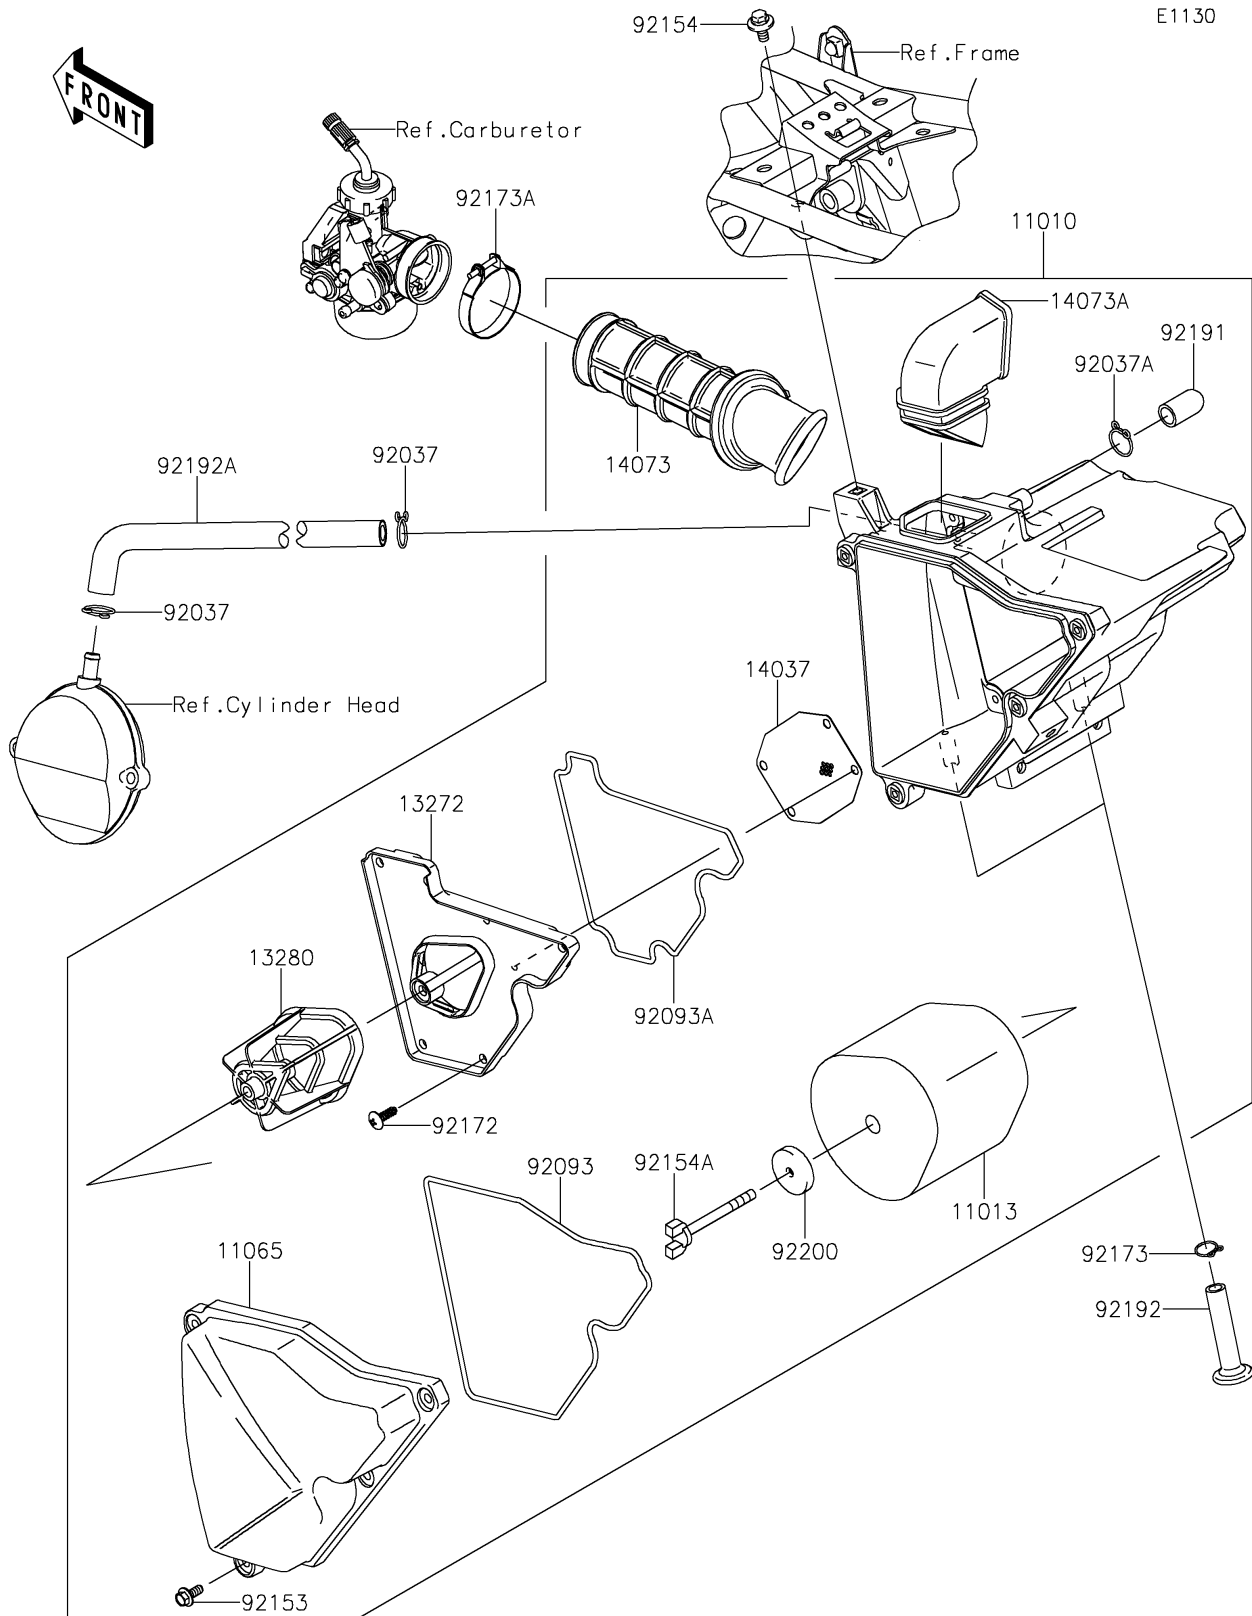

2024 KLX[®]140R

PARTS DIAGRAM

Air Cleaner

2024 KLX®140R

PARTS LIST

Air Cleaner

ITEM NAME	PART NUMBER	QUANTITY
FILTER-ASSY-AIR,F.BLACK (Ref # 11010)	11010-0939-6Z	1
ELEMENT-AIR FILTER (Ref # 11013)	11013-0796	1
CAP (Ref # 11065)	11065-0210	1
PLATE (Ref # 13272)	13272-1883	1
HOLDER (Ref # 13280)	13280-0831	1
SCREEN (Ref # 14037)	14037-0074	1
DUCT,CARB. (Ref # 14073)	14073-0171	1
DUCT,INTAKE (Ref # 14073A)	14073-0791	1
CLAMP,12.5MM (Ref # 92037)	92037-1271	2
CLAMP,14.5MM (Ref # 92037A)	92037-1900	1
SEAL,L=620 (Ref # 92093)	92093-0094	1
SEAL,L=520 (Ref # 92093A)	92093-0103	1
BOLT,WP,5X14 (Ref # 92153)	92153-1882	4
BOLT,FLANGED,6X14 (Ref # 92154)	92154-1231	1
BOLT,6X60 (Ref # 92154A)	92154-2790	1
SCREW,5X16 (Ref # 92172)	92172-1211	5
CLAMP,11.6MM (Ref # 92173)	92173-0179	2
CLAMP (Ref # 92173A)	92173-0991	1
TUBE,DRAIN (Ref # 92191)	92191-1685	1
TUBE,A/C-DRAIN (Ref # 92192)	92192-0943	2
TUBE,BREATHER (Ref # 92192A)	92192-2598	1
WASHER,6.5X26X2 (Ref # 92200)	92200-0394	1