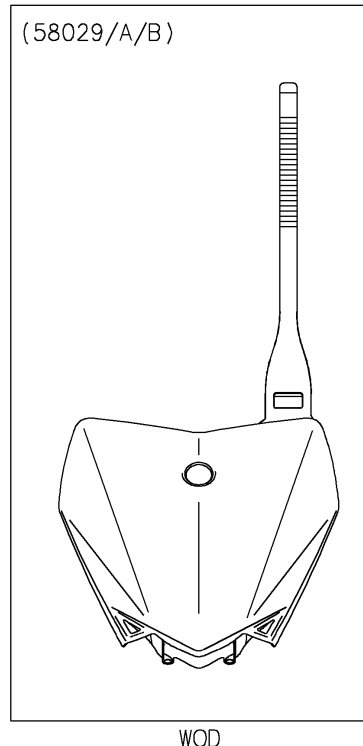

2024 KLX[®]110R L

PARTS DIAGRAM

Accessory

Kawasaki

Let the Good Times Roll[®]

F2910

2024 KLX[®]110R L

PARTS LIST

Accessory

ITEM NAME

PART NUMBER

QUANTITY
