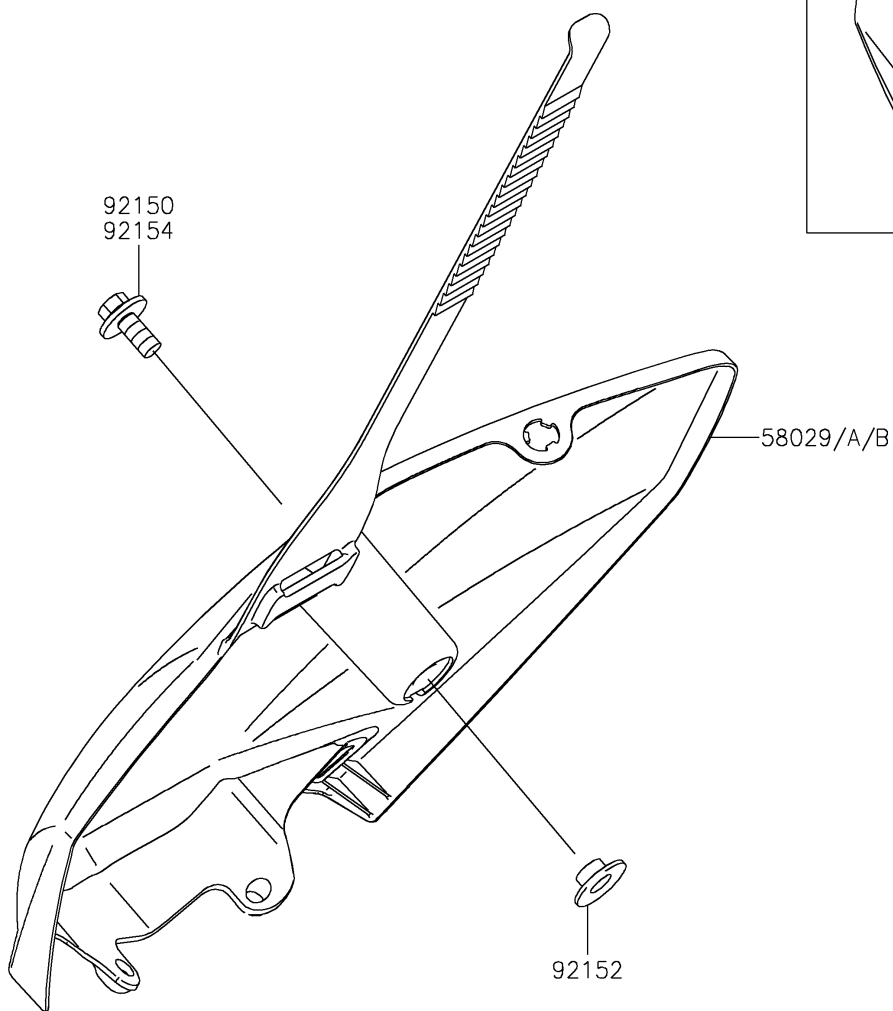

2024 KLX[®]110R L

PARTS DIAGRAM

Accessory

Kawasaki

Let the Good Times Roll[®]

F2910

2024 KLX[®]110R L

PARTS LIST

Accessory

ITEM NAME

PART NUMBER

QUANTITY
