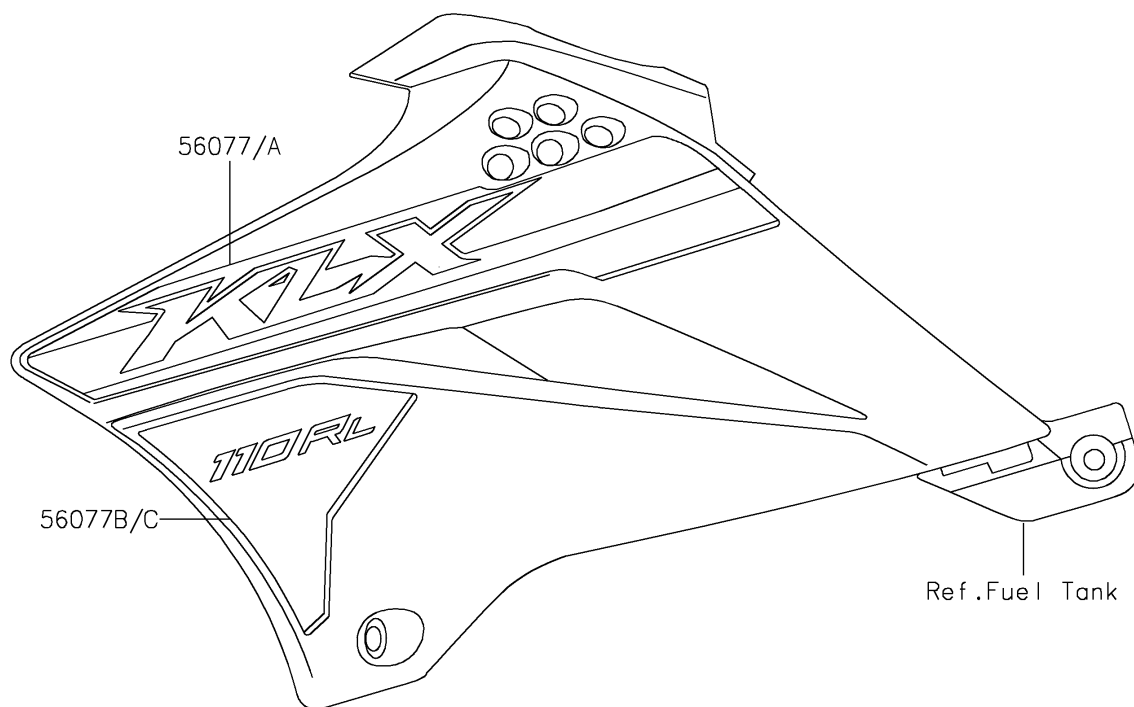

2025 KLX110L

PARTS DIAGRAM

Decals(Green)(DRFNN/DRSNN)

F2861B

2025 KLX110L

PARTS LIST

Decals(Green)(DRFNN/DRSNN)

| ITEM NAME | PART NUMBER | QUANTITY |
|--------------------------------------|-------------|----------|
| MARK,KAWASAKI (Ref # 56054) | 56054-3938 | 1 |
| PATTERN,SHROUD,LH,UPP (Ref # 56077) | 56077-0036 | 1 |
| PATTERN,SHROUD,RH,UPP (Ref # 56077A) | 56077-0038 | 1 |
| PATTERN,SHROUD,LH,LWR (Ref # 56077B) | 56077-0040 | 1 |
| PATTERN,SHROUD,RH,LWR (Ref # 56077C) | 56077-0041 | 1 |