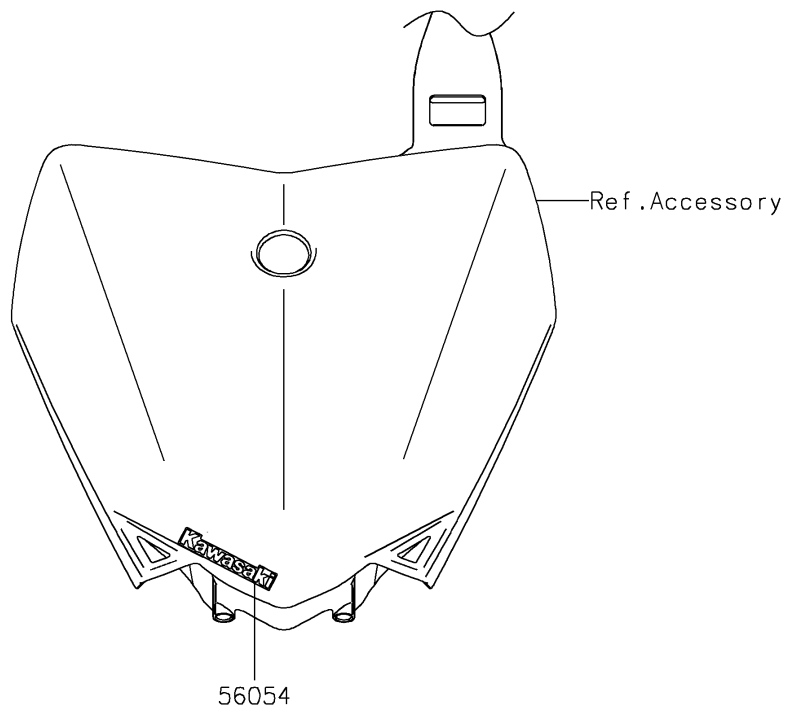

2025 KLX110L

PARTS DIAGRAM

Decals(Green)(DRFNN/DRSNN)

F2861B

2025 KLX110L

PARTS LIST

Decals(Green)(DRFNN/DRSNN)

| ITEM NAME | PART NUMBER | QUANTITY |
|--------------------------------------|-------------|----------|
| MARK,KAWASAKI (Ref # 56054) | 56054-3938 | 1 |
| PATTERN,SHROUD,LH,UPP (Ref # 56077) | 56077-0036 | 1 |
| PATTERN,SHROUD,RH,UPP (Ref # 56077A) | 56077-0038 | 1 |
| PATTERN,SHROUD,LH,LWR (Ref # 56077B) | 56077-0040 | 1 |
| PATTERN,SHROUD,RH,LWR (Ref # 56077C) | 56077-0041 | 1 |