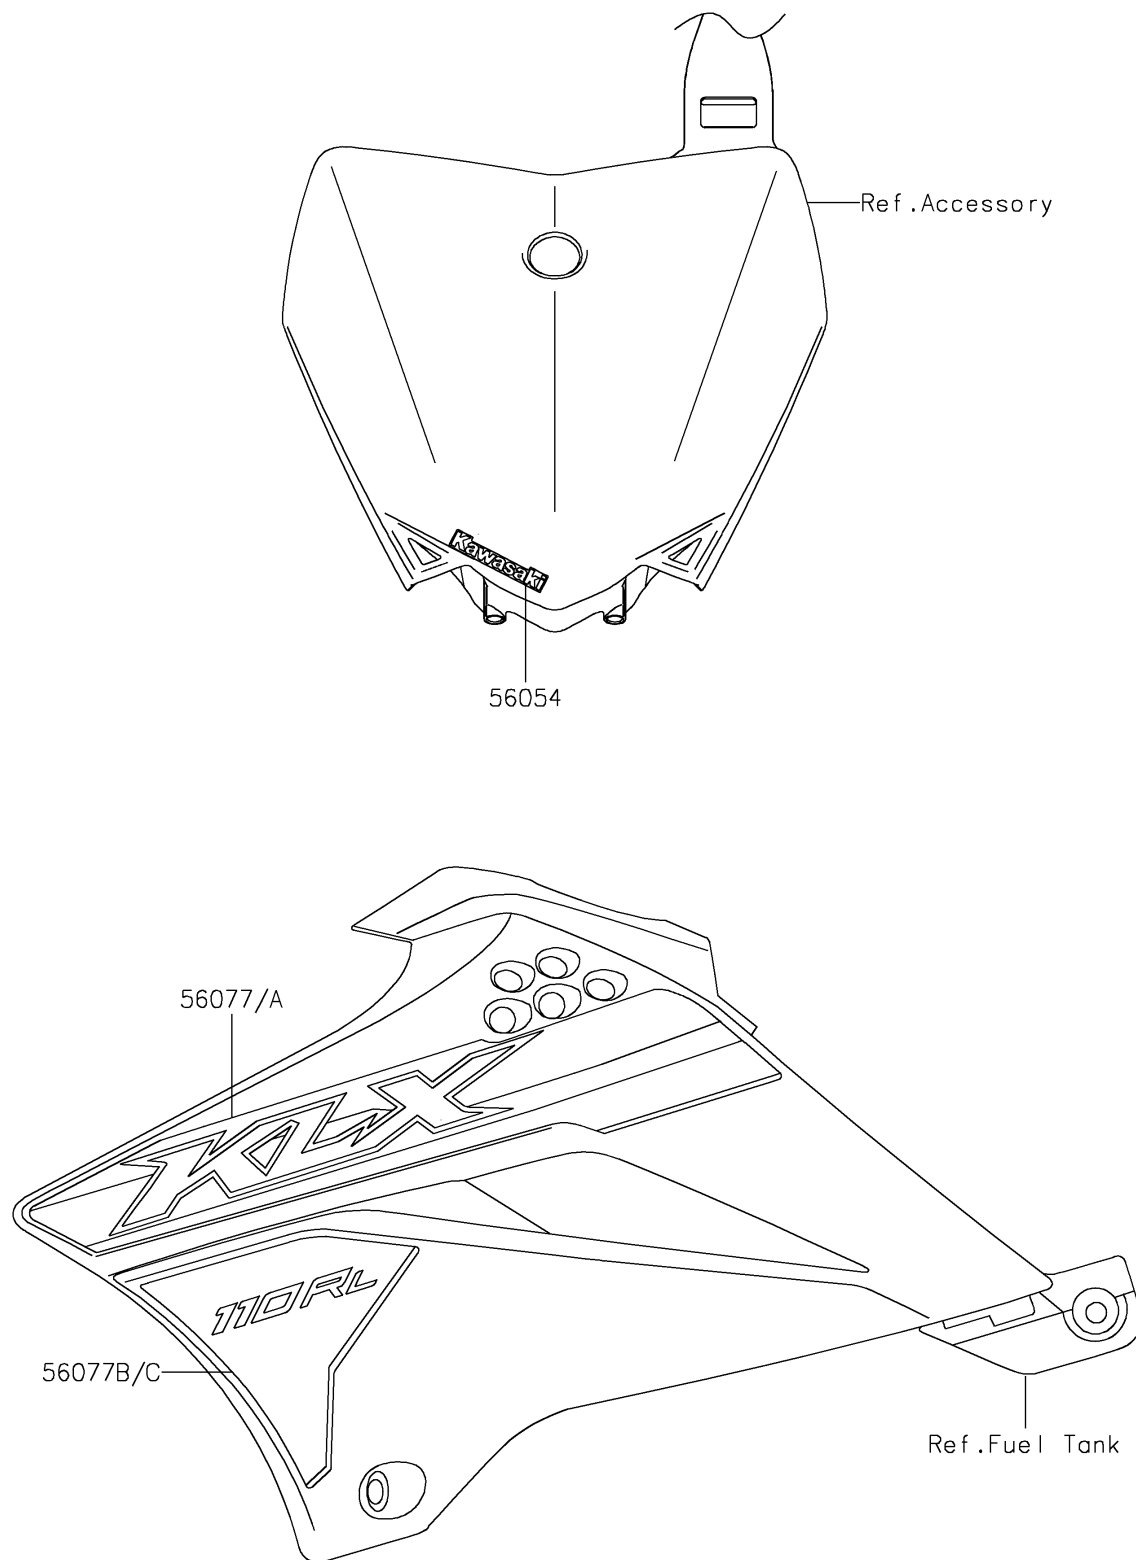

2025 KLX110L

PARTS DIAGRAM

Decals(Gray)(DRFNN/DRSNN)

F2861A

2025 KLX110L

PARTS LIST

Decals(Gray)(DRFNN/DRSNN)

Kawasaki

Let the Good Times Roll®

ITEM NAME

PART NUMBER

QUANTITY
