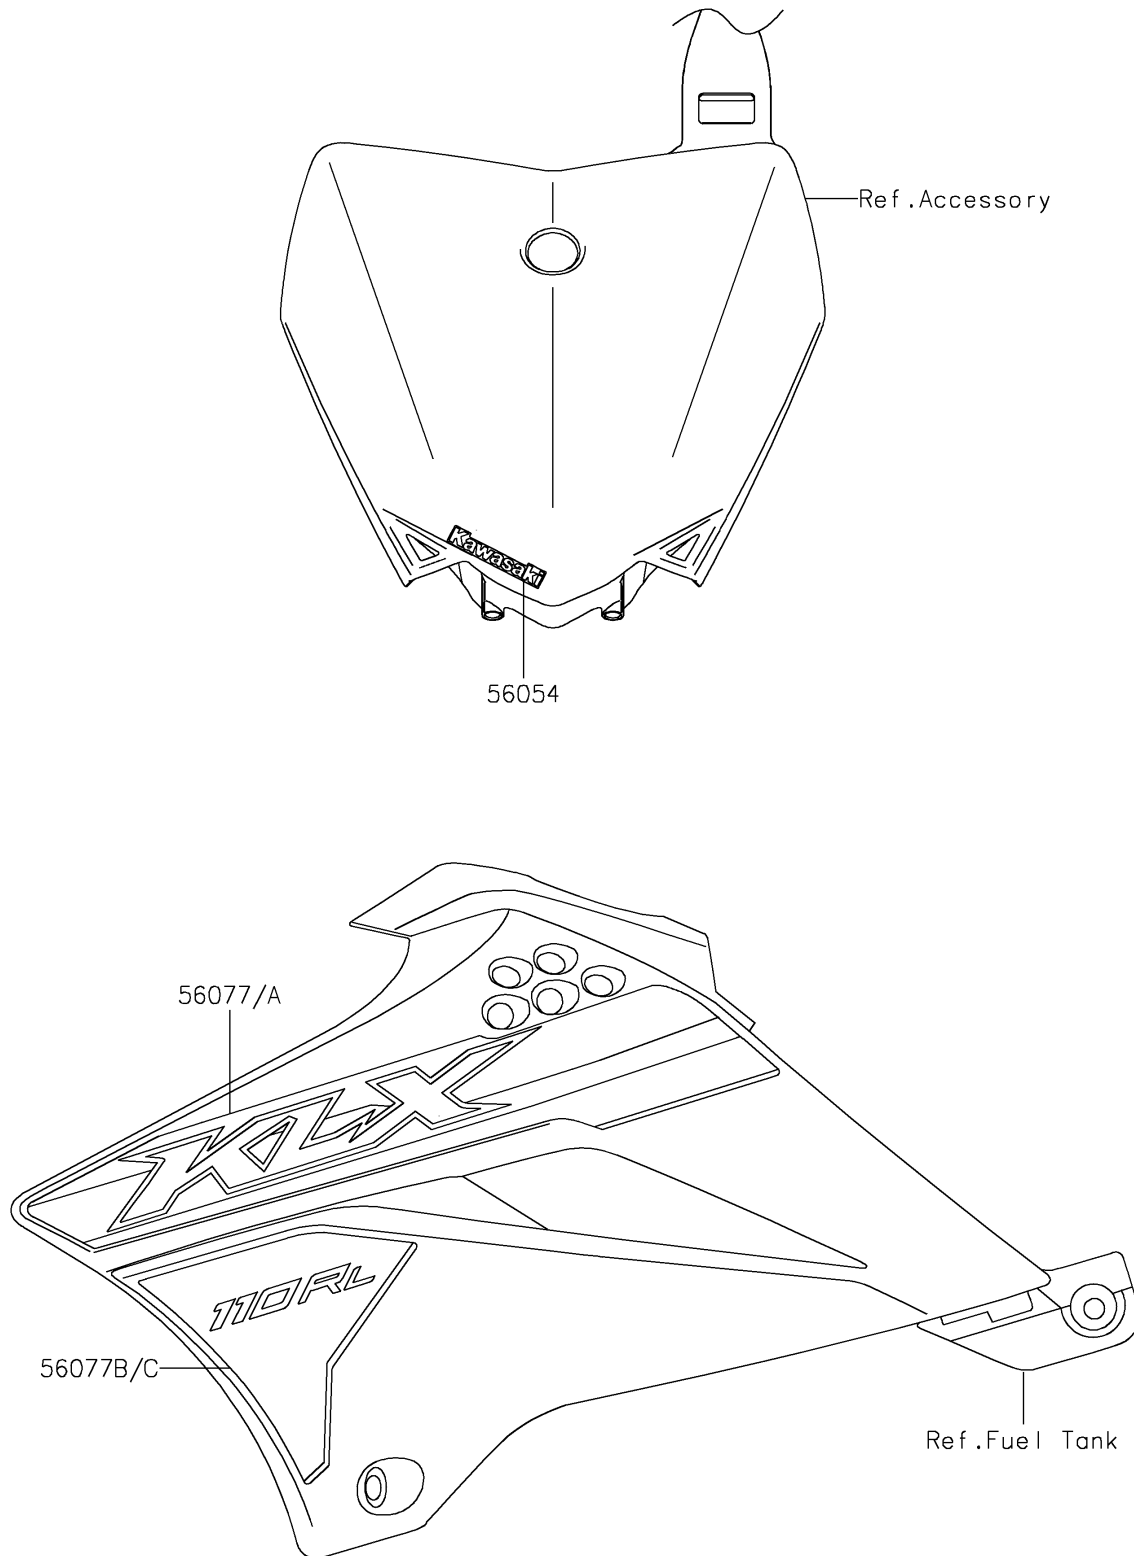

# 2026 KLX<sup>®</sup>110R L

## PARTS DIAGRAM

Decals(Gray)(DRFNN/DRSNN)

F2861A

## PARTS LIST

Decals(Gray)(DRFNN/DRSNN)

**Kawasaki**

Let the Good Times Roll<sup>®</sup>

**ITEM NAME**

**PART NUMBER**

**QUANTITY**

---