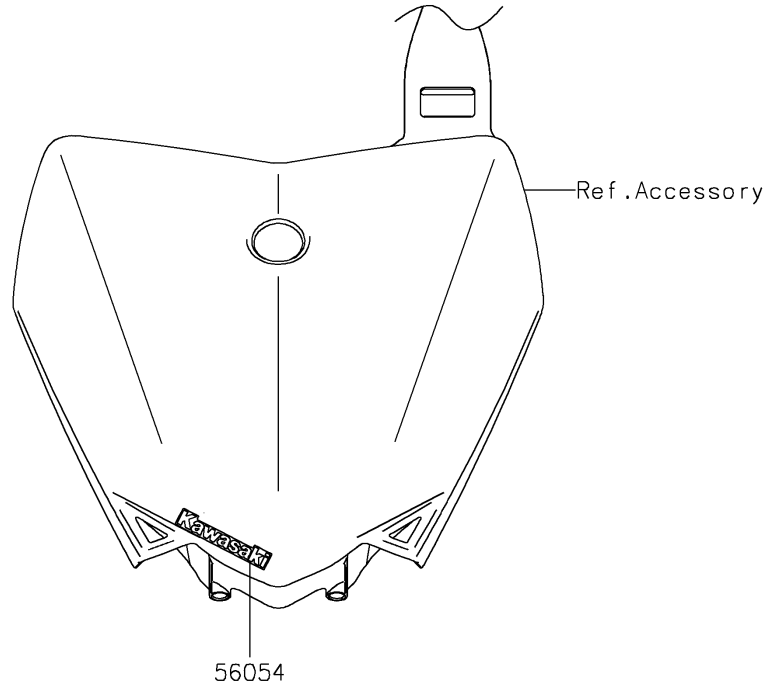

2024 KLX[®]110R L

PARTS DIAGRAM

Decals(Green)(DPFNN)

F2861

2024 KLX[®]110R L

PARTS LIST

Decals(Green)(DPFNN)

ITEM NAME

PART NUMBER

QUANTITY
