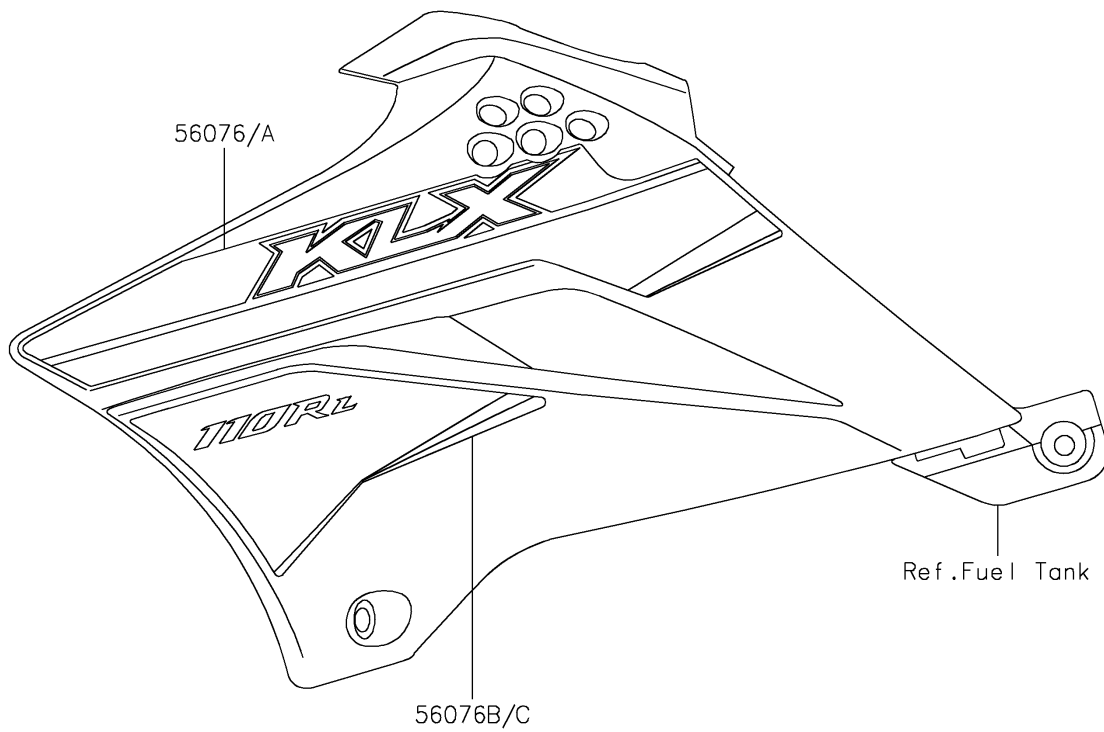

2024 KLX[®]110R L

PARTS DIAGRAM

Decals(Green)(DPFNN)

F2861

2024 KLX[®]110R L

PARTS LIST

Decals(Green)(DPFNN)

ITEM NAME

PART NUMBER

QUANTITY
