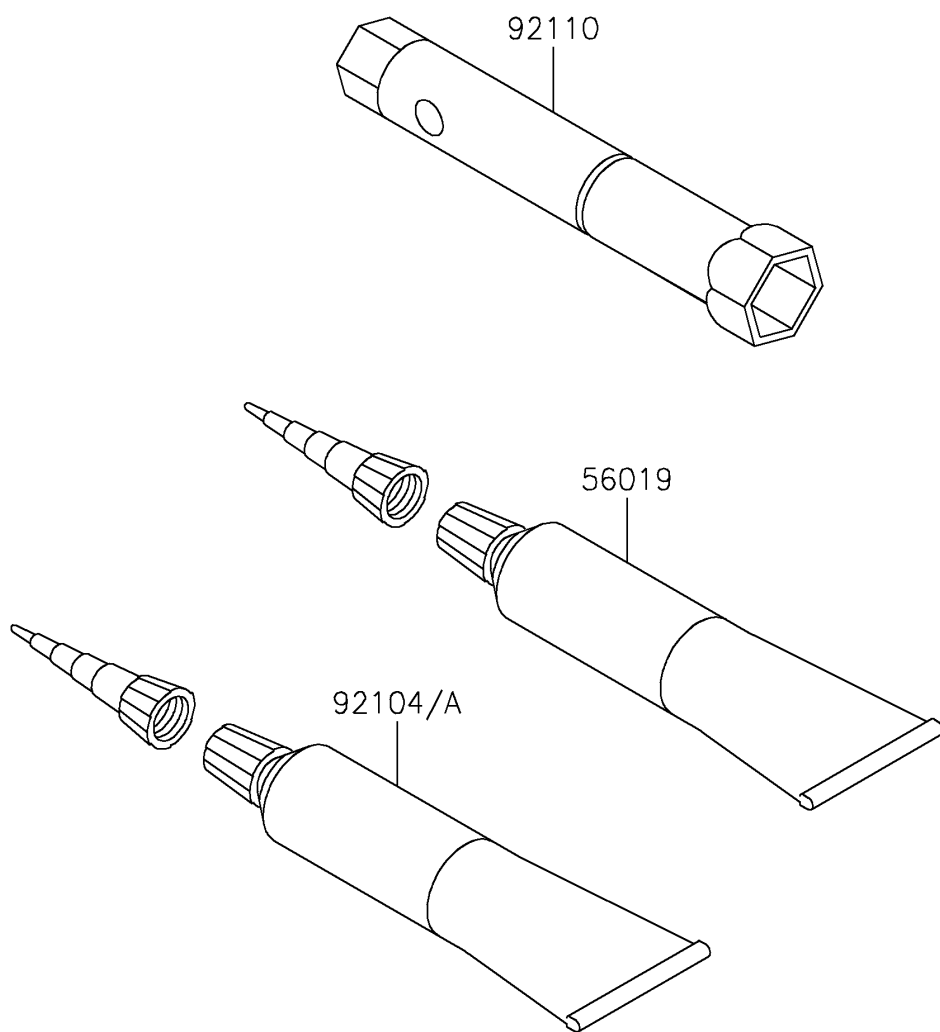

2024 KLX[®]110R L

PARTS DIAGRAM

Owner's Tools

F2810

2024 KLX[®]110R L

PARTS LIST

Owner's Tools

Kawasaki

Let the Good Times Roll[®]

ITEM NAME

PART NUMBER

QUANTITY
