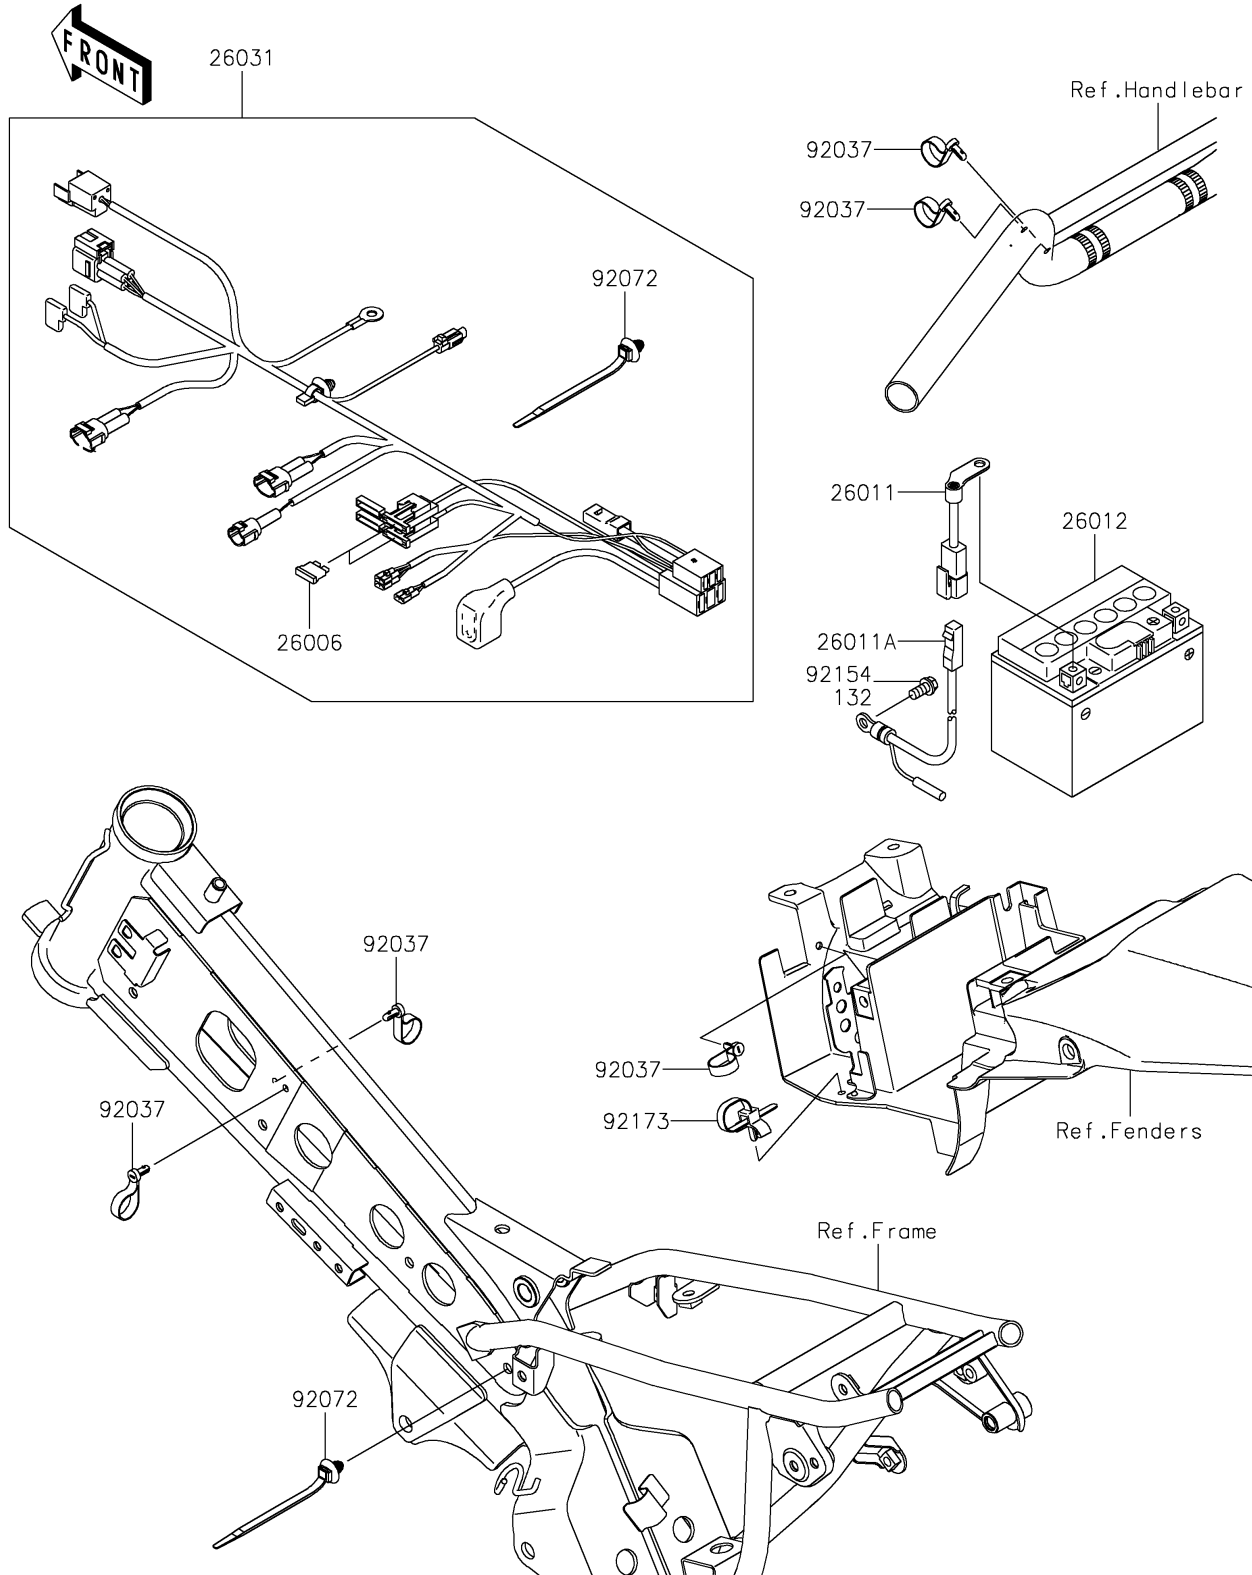

2025 KLX110L

PARTS DIAGRAM

Chassis Electrical Equipment

F2760

2025 KLX110L

PARTS LIST

Chassis Electrical Equipment

ITEM NAME

PART NUMBER

QUANTITY
