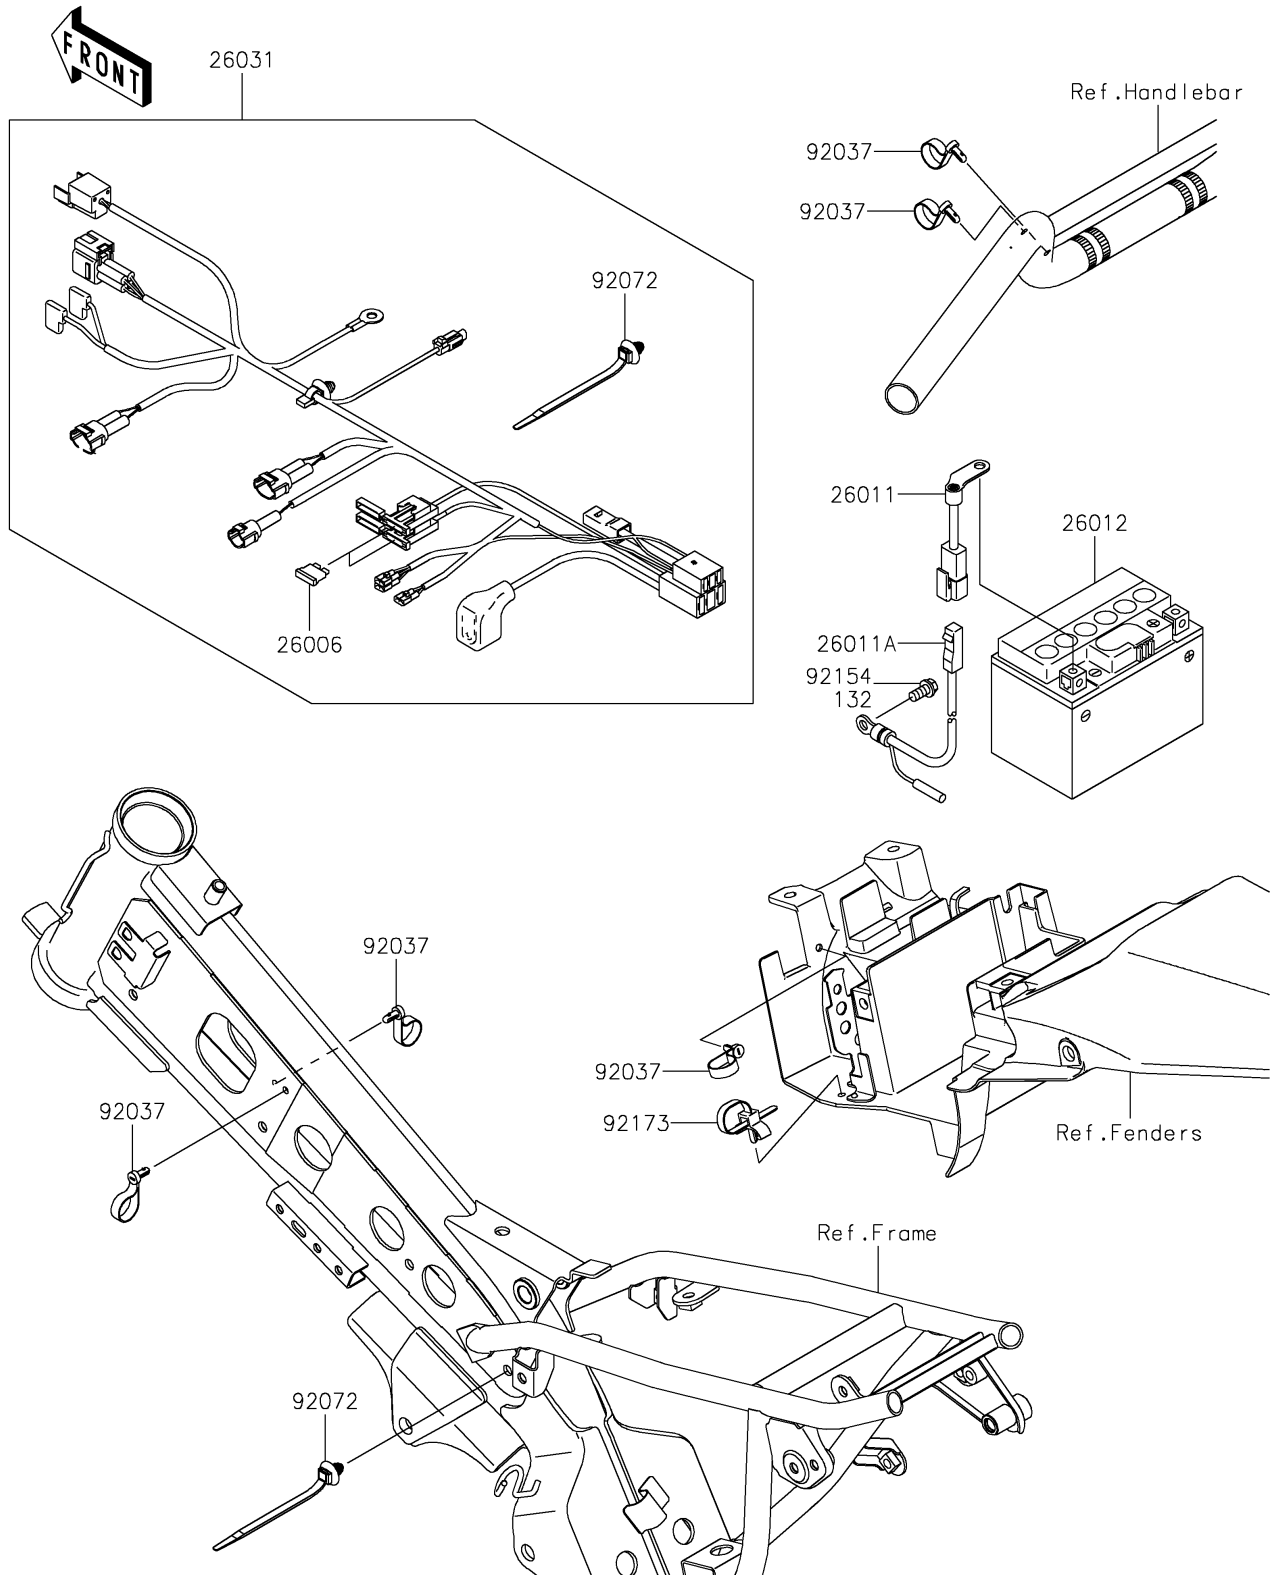

2024 KLX[®]110R L

PARTS DIAGRAM

Chassis Electrical Equipment

F2760

2024 KLX[®]110R L

PARTS LIST

Chassis Electrical Equipment

ITEM NAME

PART NUMBER

QUANTITY
