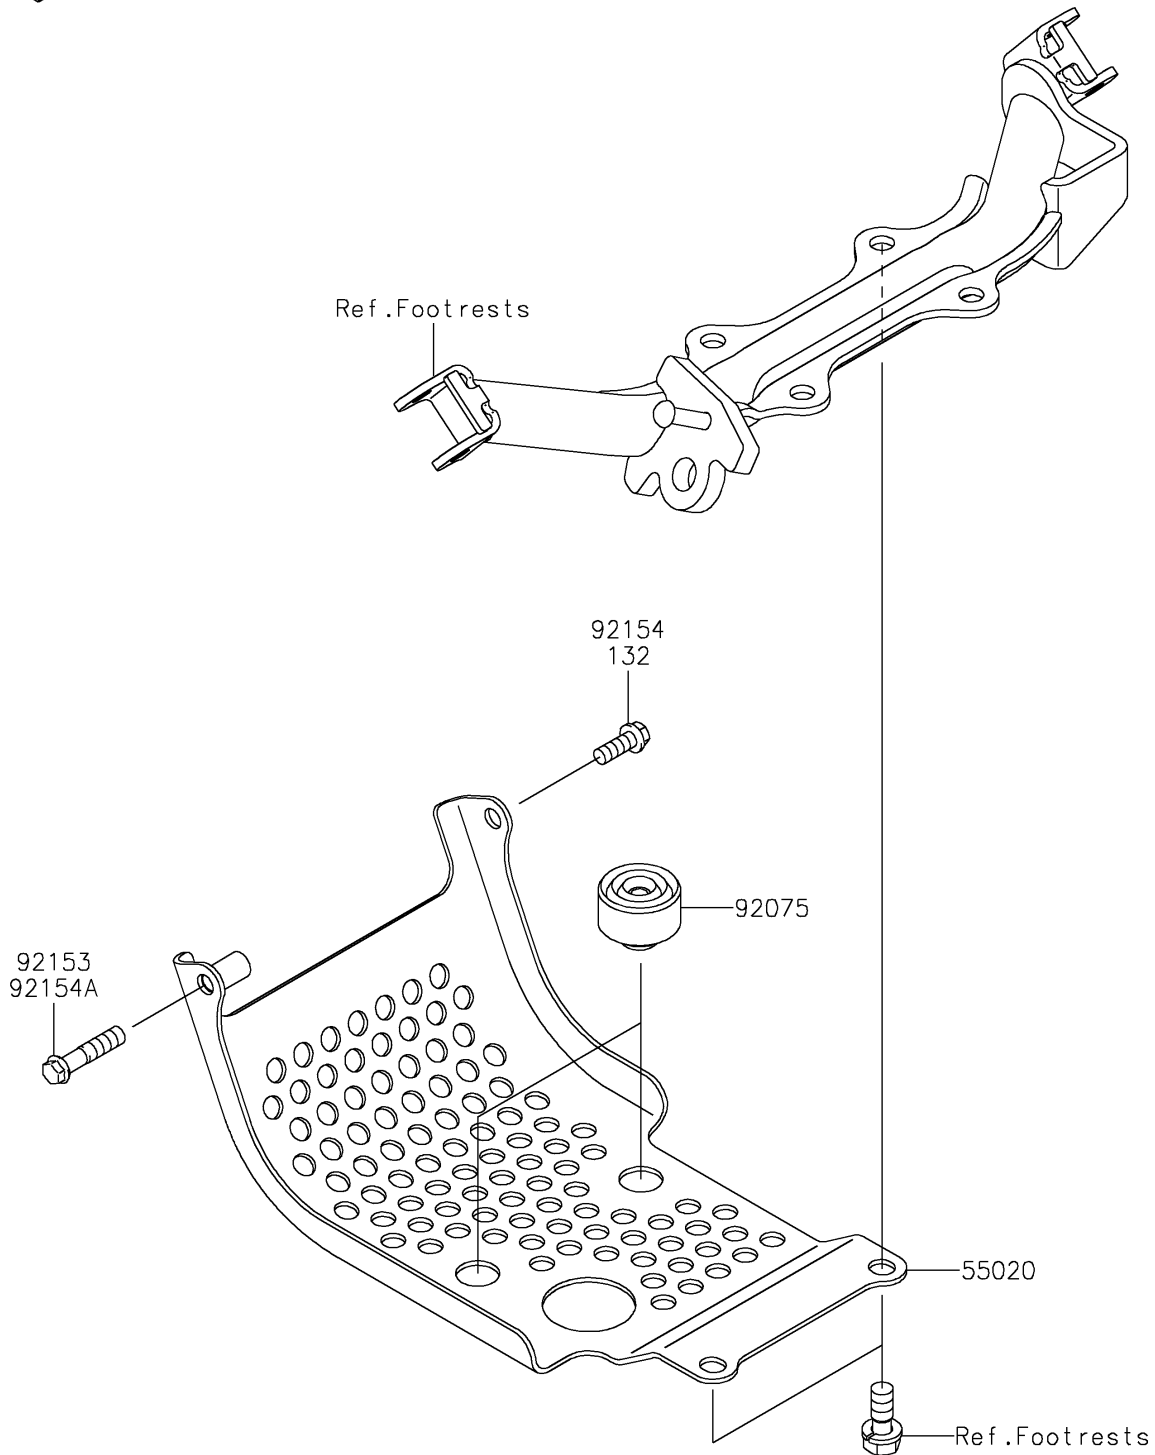

2025 KLX110L

PARTS DIAGRAM

Guard(s)

F2680

2025 KLX110L

PARTS LIST

Guard(s)

Kawasaki

Let the Good Times Roll®

ITEM NAME

PART NUMBER

QUANTITY
