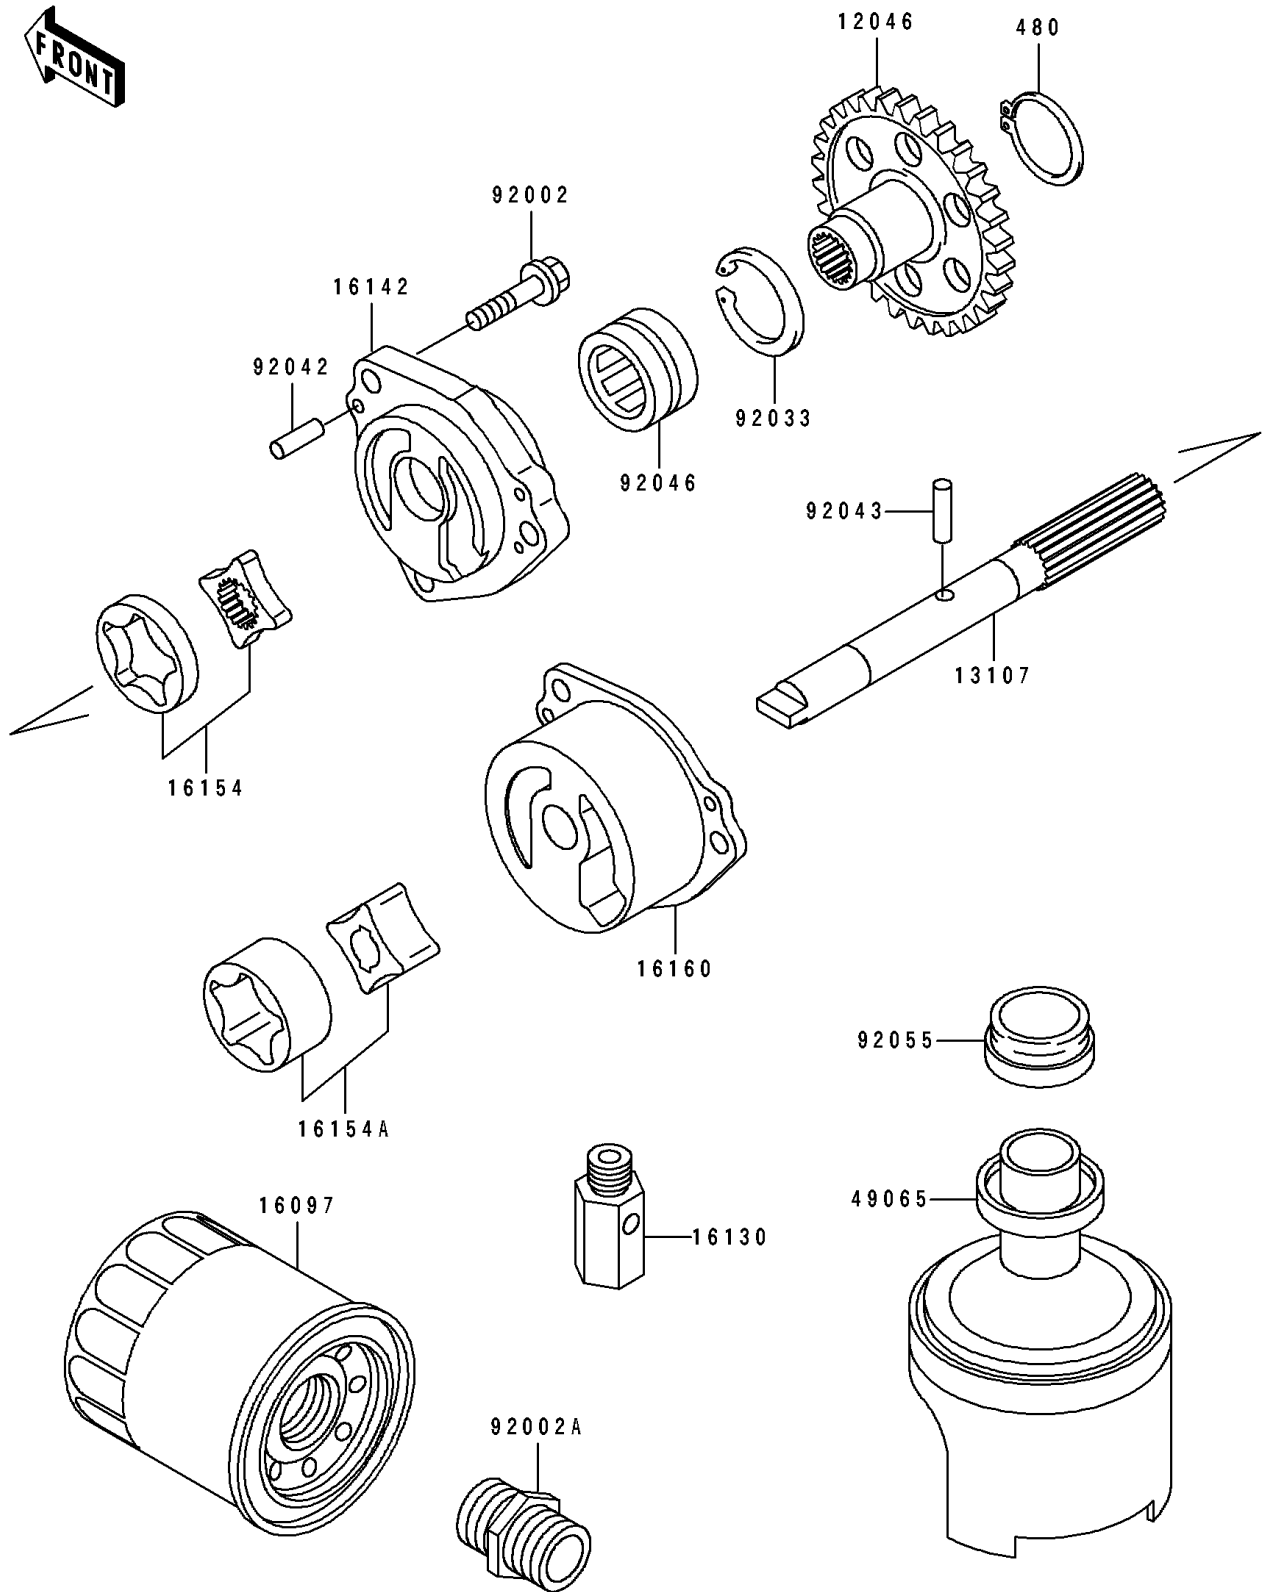

1991 Ninja[®] ZX[™]-7

PARTS DIAGRAM

Oil Pump

E1710

1991 Ninja® ZX™-7

PARTS LIST

Oil Pump

ITEM NAME

PART NUMBER

QUANTITY
