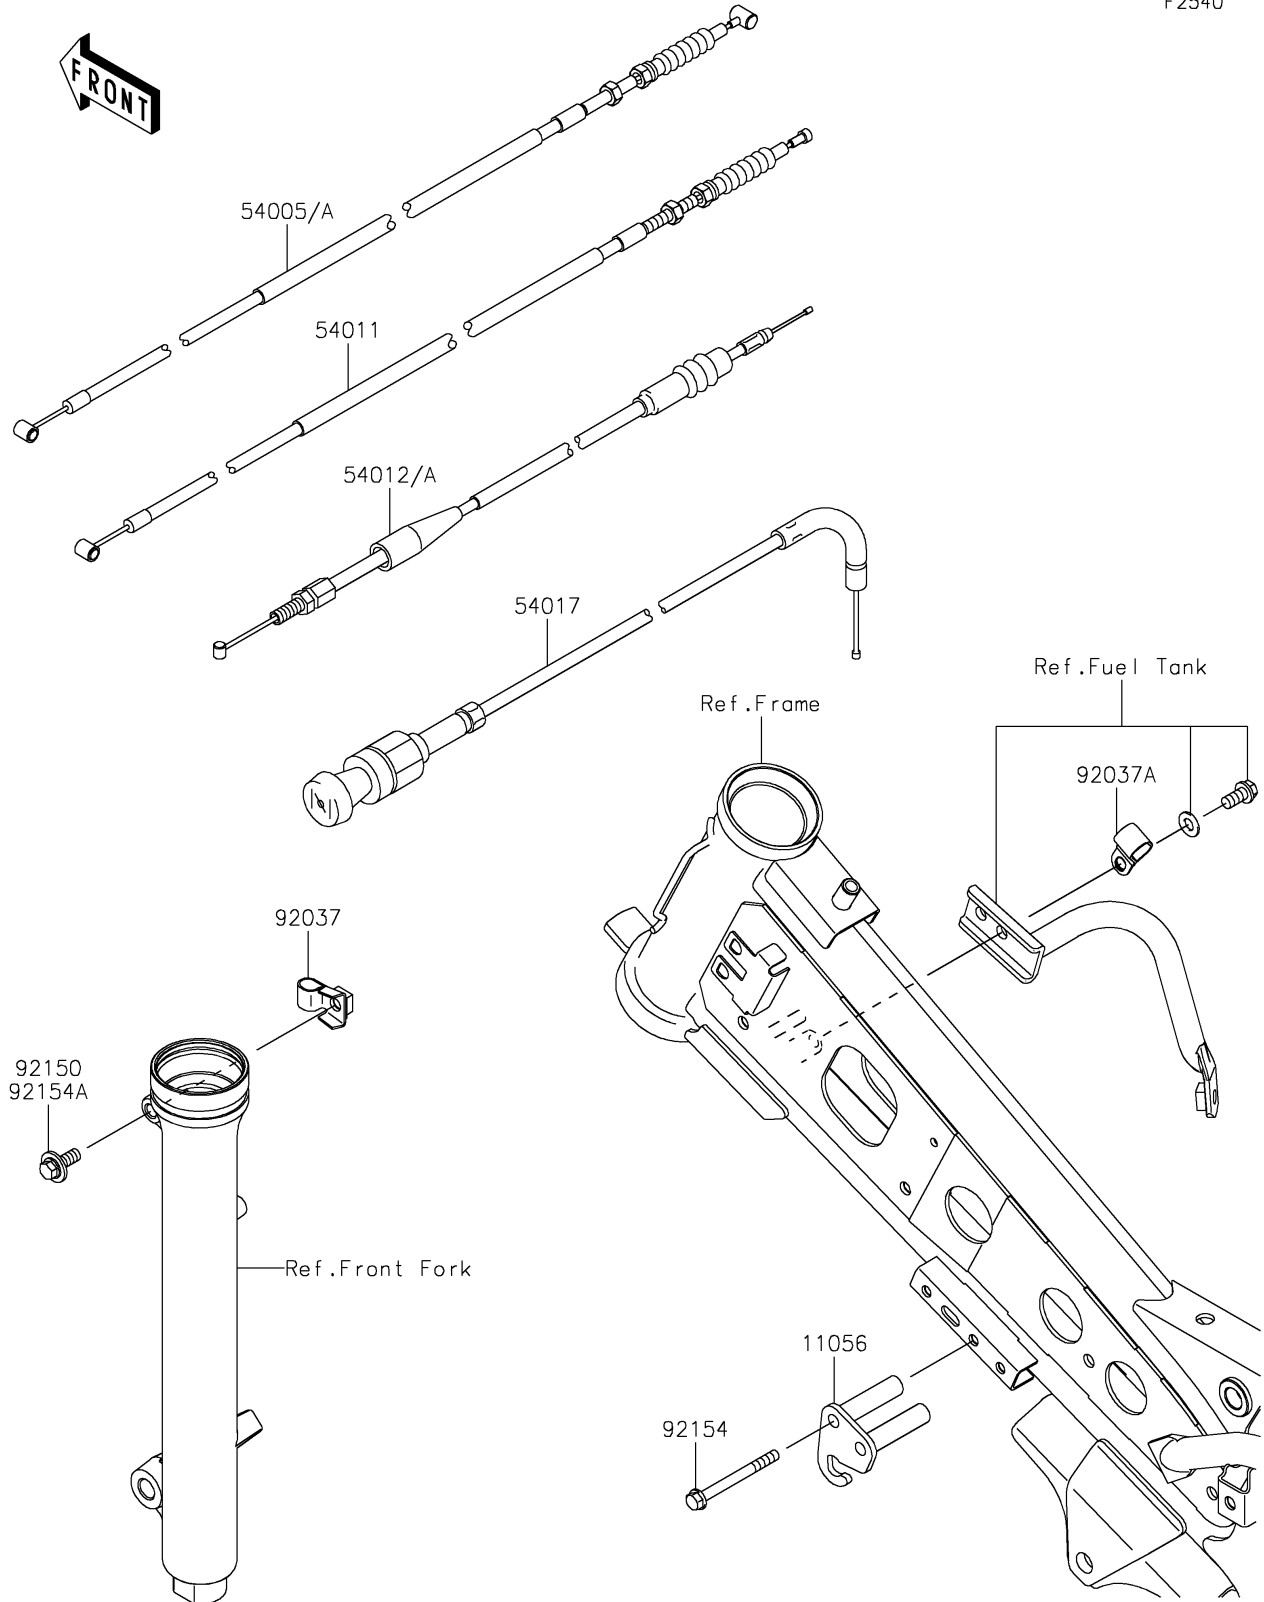

2024 KLX[®]110R L

PARTS DIAGRAM

Cables

F2540

2024 KLX[®]110R L

PARTS LIST

Cables

ITEM NAME

PART NUMBER

QUANTITY
