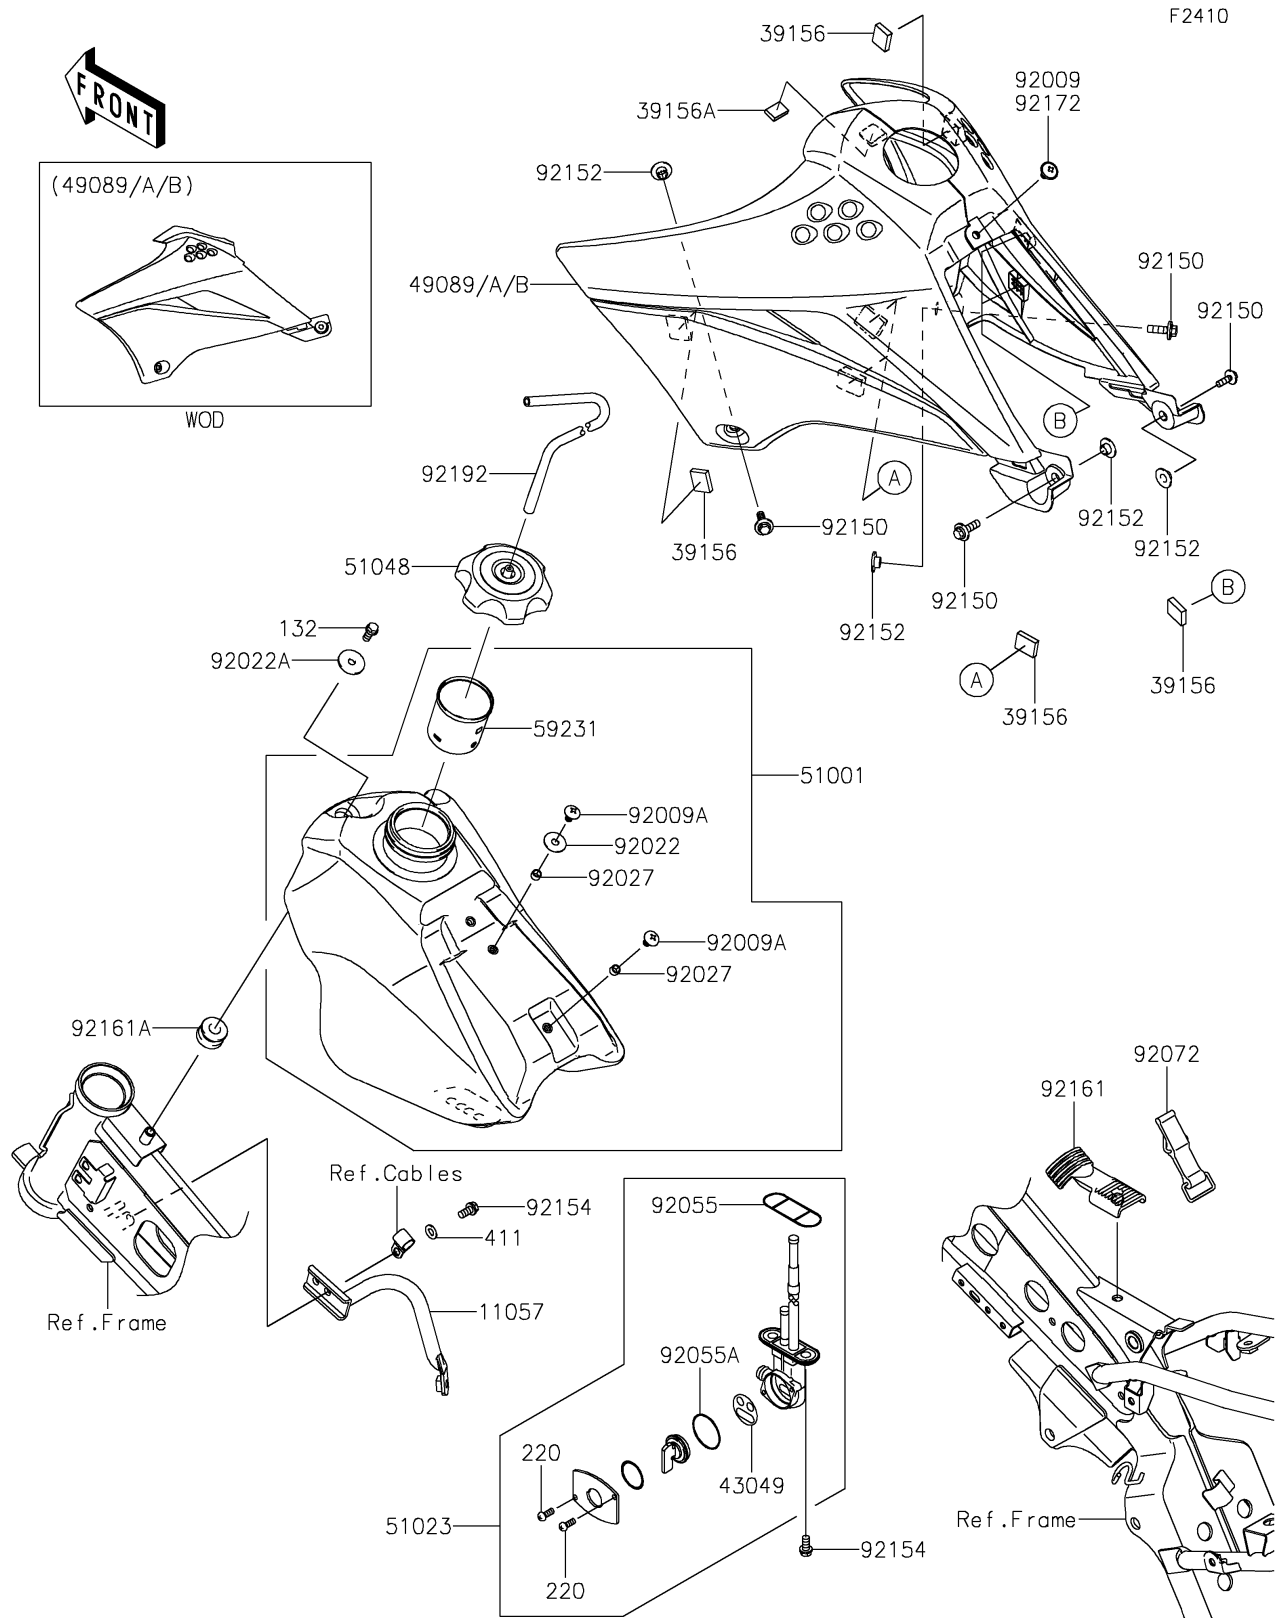

2026 KLX®110R L

Kawasaki
Let the Good Times Roll®

PARTS DIAGRAM

Fuel Tank

2026 KLX®110R L

PARTS LIST

Fuel Tank

ITEM NAME	PART NUMBER	QUANTITY
BRACKET,SHROUD,RH (Ref # 11057)	11057-1611	1
PAD,16X20X5 (Ref # 39156)	39156-0580	6
PAD,12X17X4 (Ref # 39156A)	39156-0581	1
PACKING,TAP VALVE (Ref # 43049)	43049-1091	1
SHROUD-ENGINE,B.WHITE (Ref # 49089)	49089-0081-266	1
SHROUD-ENGINE,L.GREEN (Ref # 49089A)	49089-0081-290	1
SHROUD-ENGINE,B.GRAY (Ref # 49089B)	49089-0081-67A	1
TANK-COMP-FUEL (Ref # 51001)	51001-0925	1
TAP-ASSY (Ref # 51023)	51023-0041	1
CAP-ASSY-TANK,FUEL (Ref # 51048)	51048-0009	1
FILLER (Ref # 59231)	59231-0051	1
SCREW,6X10 (Ref # 92009A)	92009-1530	2
WASHER,PLAIN,6.5X20X1 (Ref # 92022)	92022-165	1
WASHER,6.5X24X2 (Ref # 92022A)	92022-1690	1
COLLAR,6.2X7.8X5 (Ref # 92027)	92027-2096	2
RING-O,FUEL TAP PACKING (Ref # 92055)	92055-1112	1
RING-O,TAP LEVER (Ref # 92055A)	92055-1419	1
BAND,FUEL TANK (Ref # 92072)	92072-1229	1
BOLT,FLANGED,6X20 (Ref # 92150)	92150-1339	4
COLLAR (Ref # 92152)	92152-0427	4
BOLT,FLANGED,6X12 (Ref # 92154)	92154-2753	3
DAMPER,FUEL TANK (Ref # 92161)	92161-0779	1
DAMPER (Ref # 92161A)	92161-1523	1
SCREW,6X10,WHITE (Ref # 92172)	92172-1504	1
TUBE,5X8X380 (Ref # 92192)	92192-0884	1
BOLT-FLANGED-SMALL,6X14 (Ref # 132)	132BA0614	1
SCREW-PAN-CROS,3X8 (Ref # 220)	220AA0308	2
WASHER-PLAIN,6MM (Ref # 411)	411AA0600	1