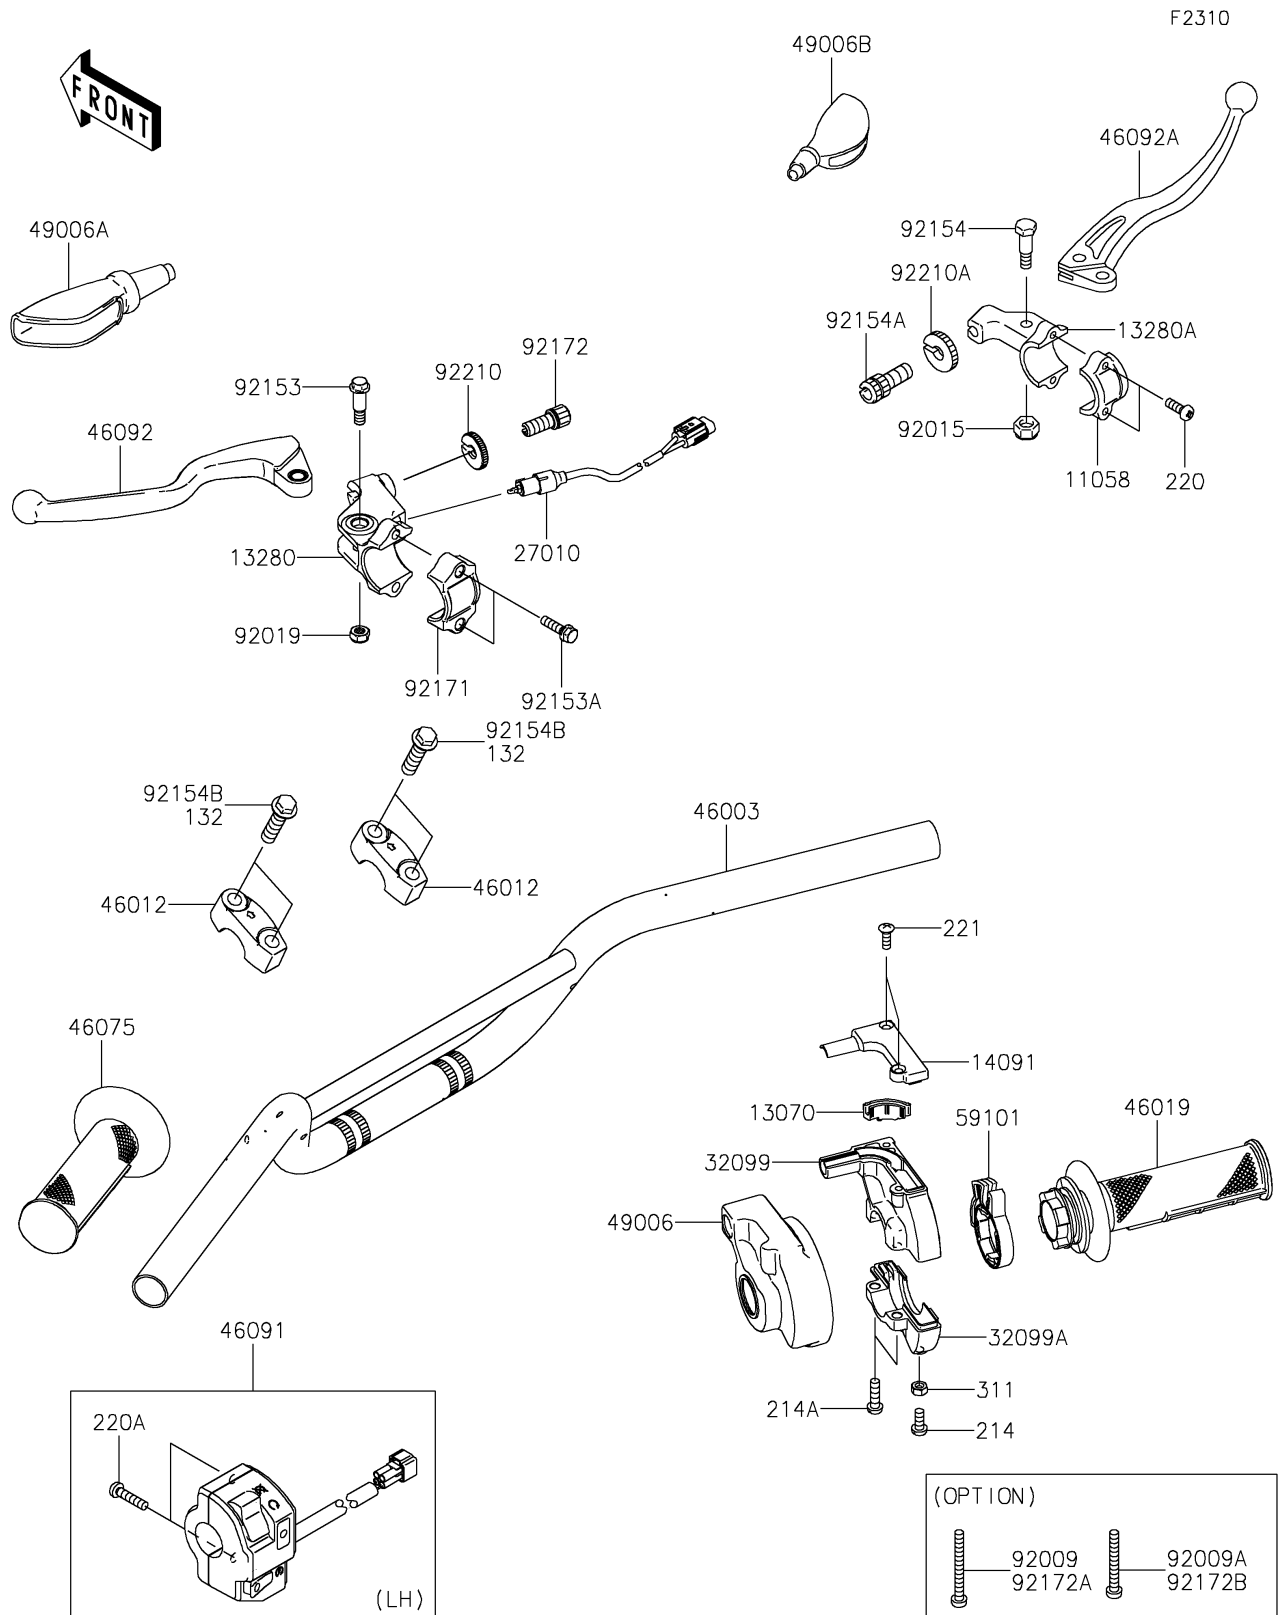

2025 KLX110L

PARTS DIAGRAM

Handlebar

2025 KLX110L

PARTS LIST

Handlebar

Kawasaki

Let the Good Times Roll®

ITEM NAME

PART NUMBER

QUANTITY
