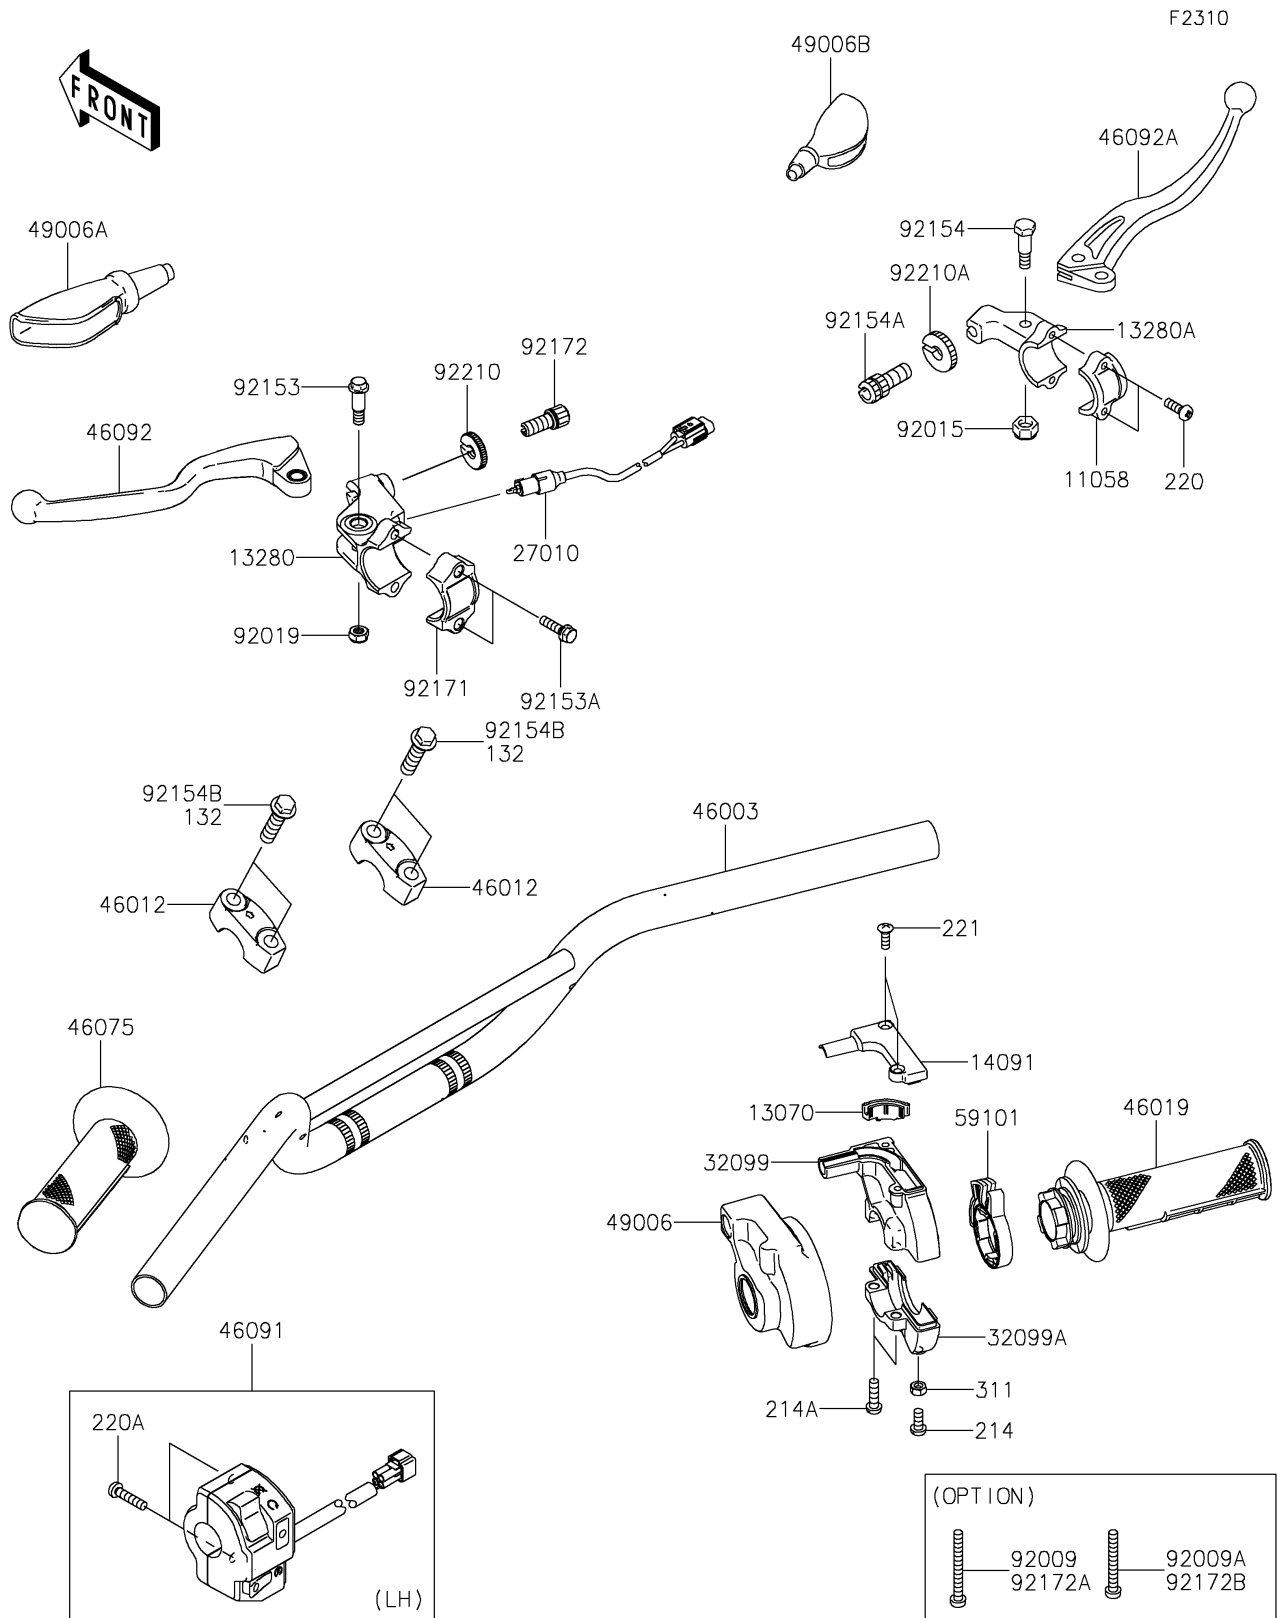

2024 KLX[®]110R L

PARTS DIAGRAM

Handlebar

2024 KLX[®]110R L

PARTS LIST

Handlebar

Kawasaki

Let the Good Times Roll[®]

ITEM NAME

PART NUMBER

QUANTITY
