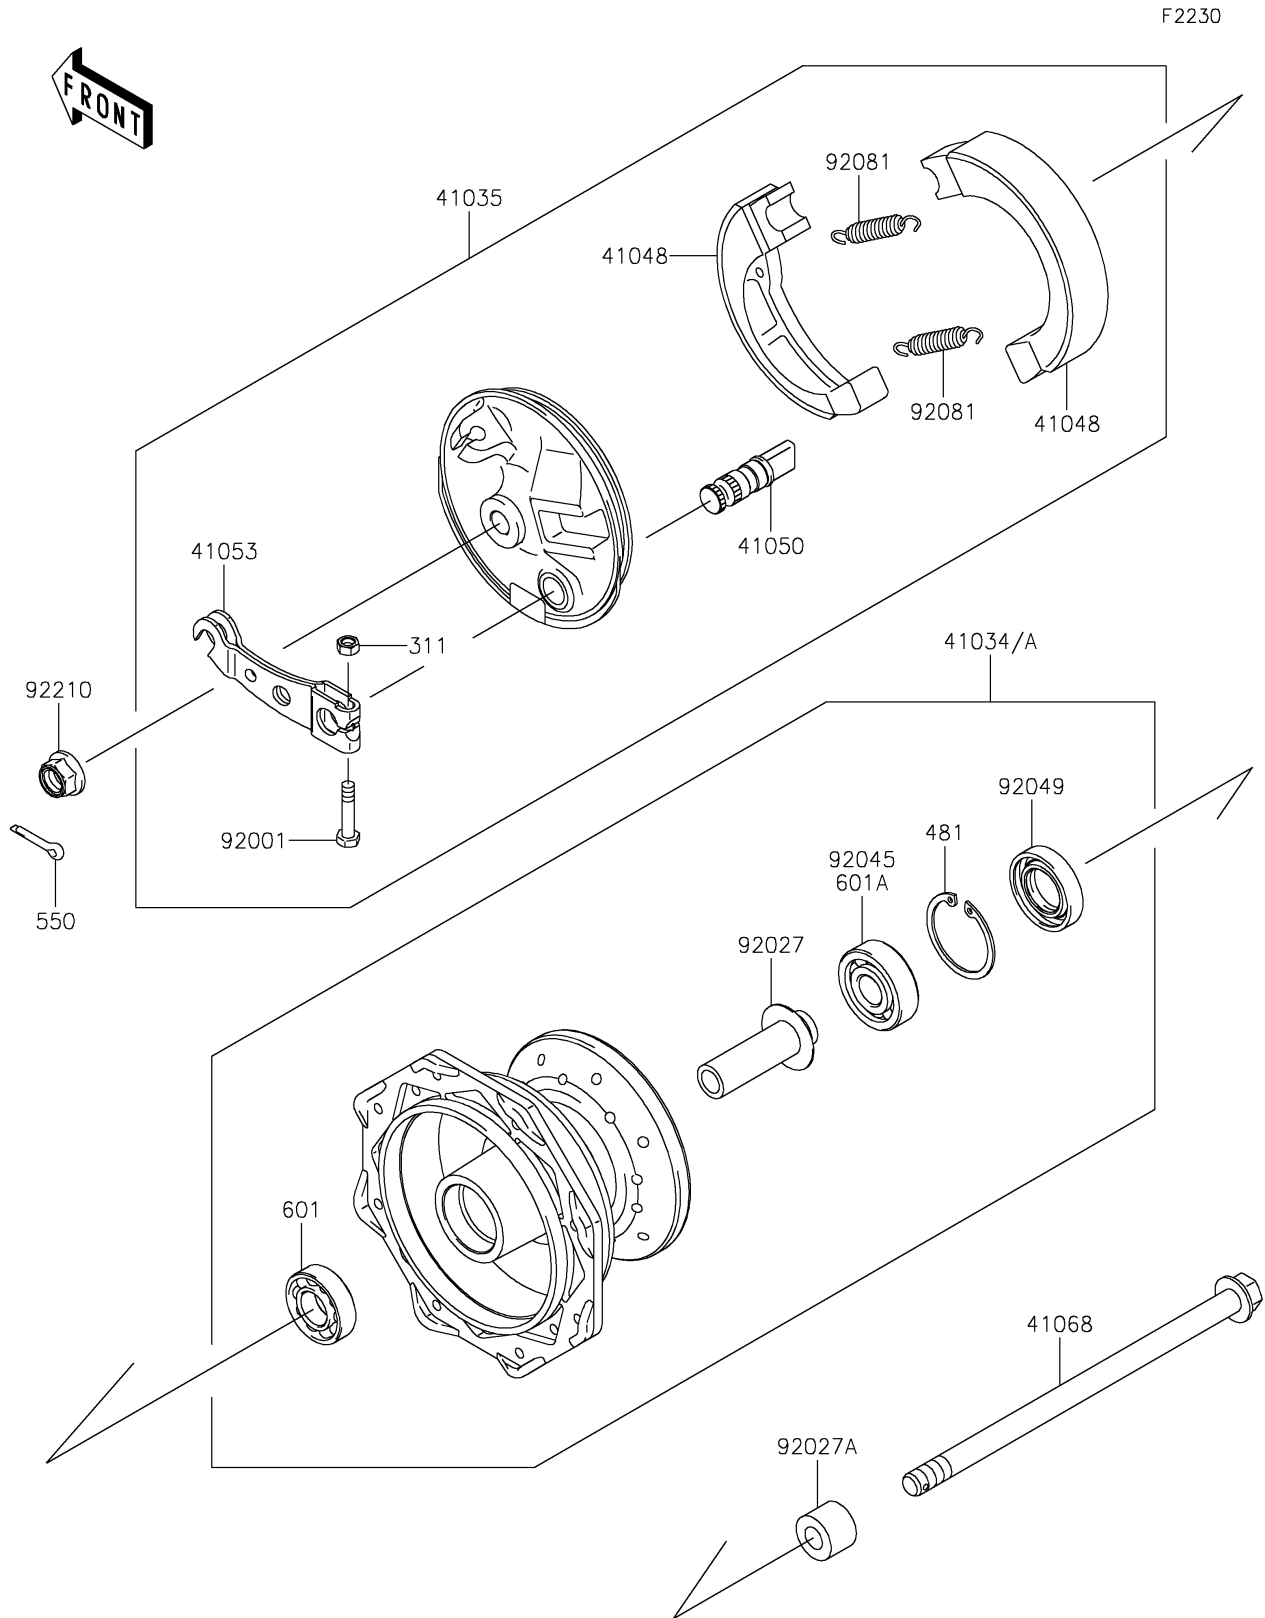

2024 KLX[®]110R L

PARTS DIAGRAM

Front Hub

2024 KLX[®]110R L

PARTS LIST

Front Hub

ITEM NAME

PART NUMBER

QUANTITY
