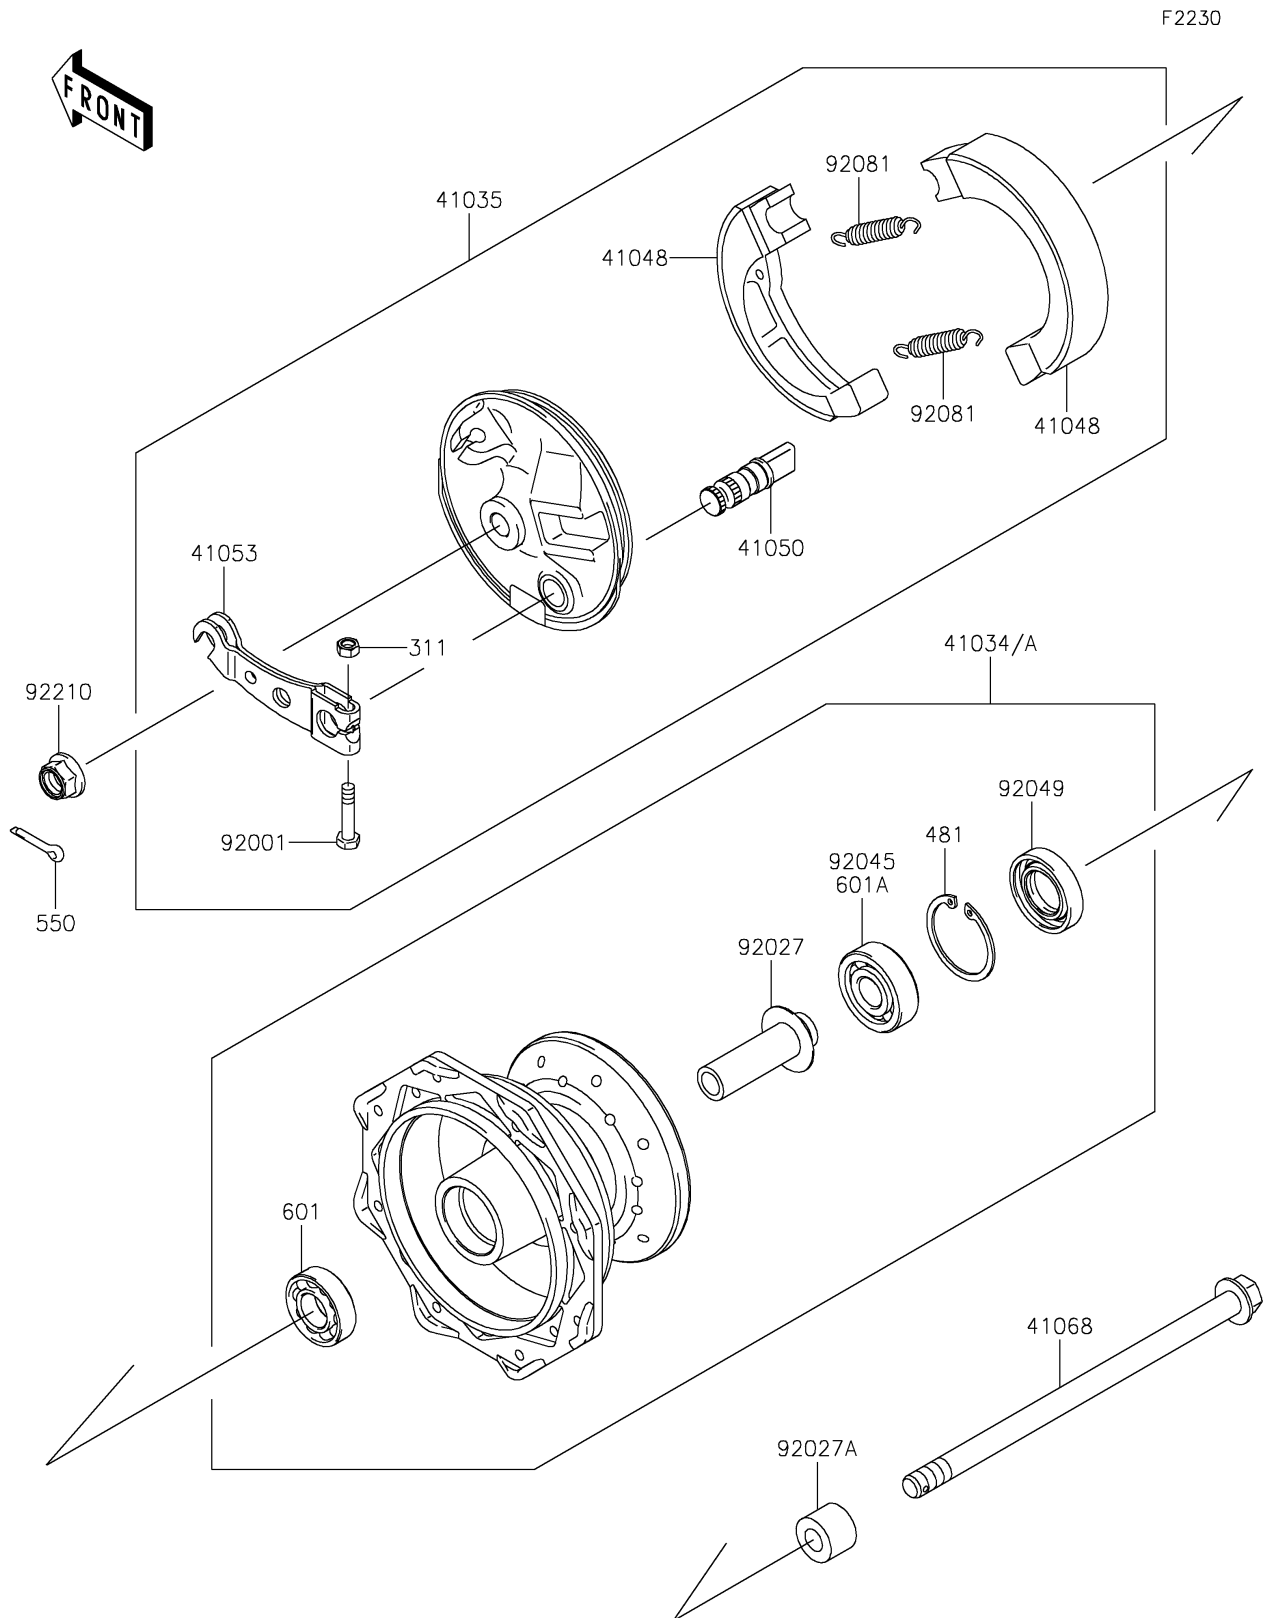

2023 KLX[®]110L

PARTS DIAGRAM

Front Hub

2023 KLX[®]110L

PARTS LIST

Front Hub

Kawasaki

Let the Good Times Roll[®]

ITEM NAME

PART NUMBER

QUANTITY
