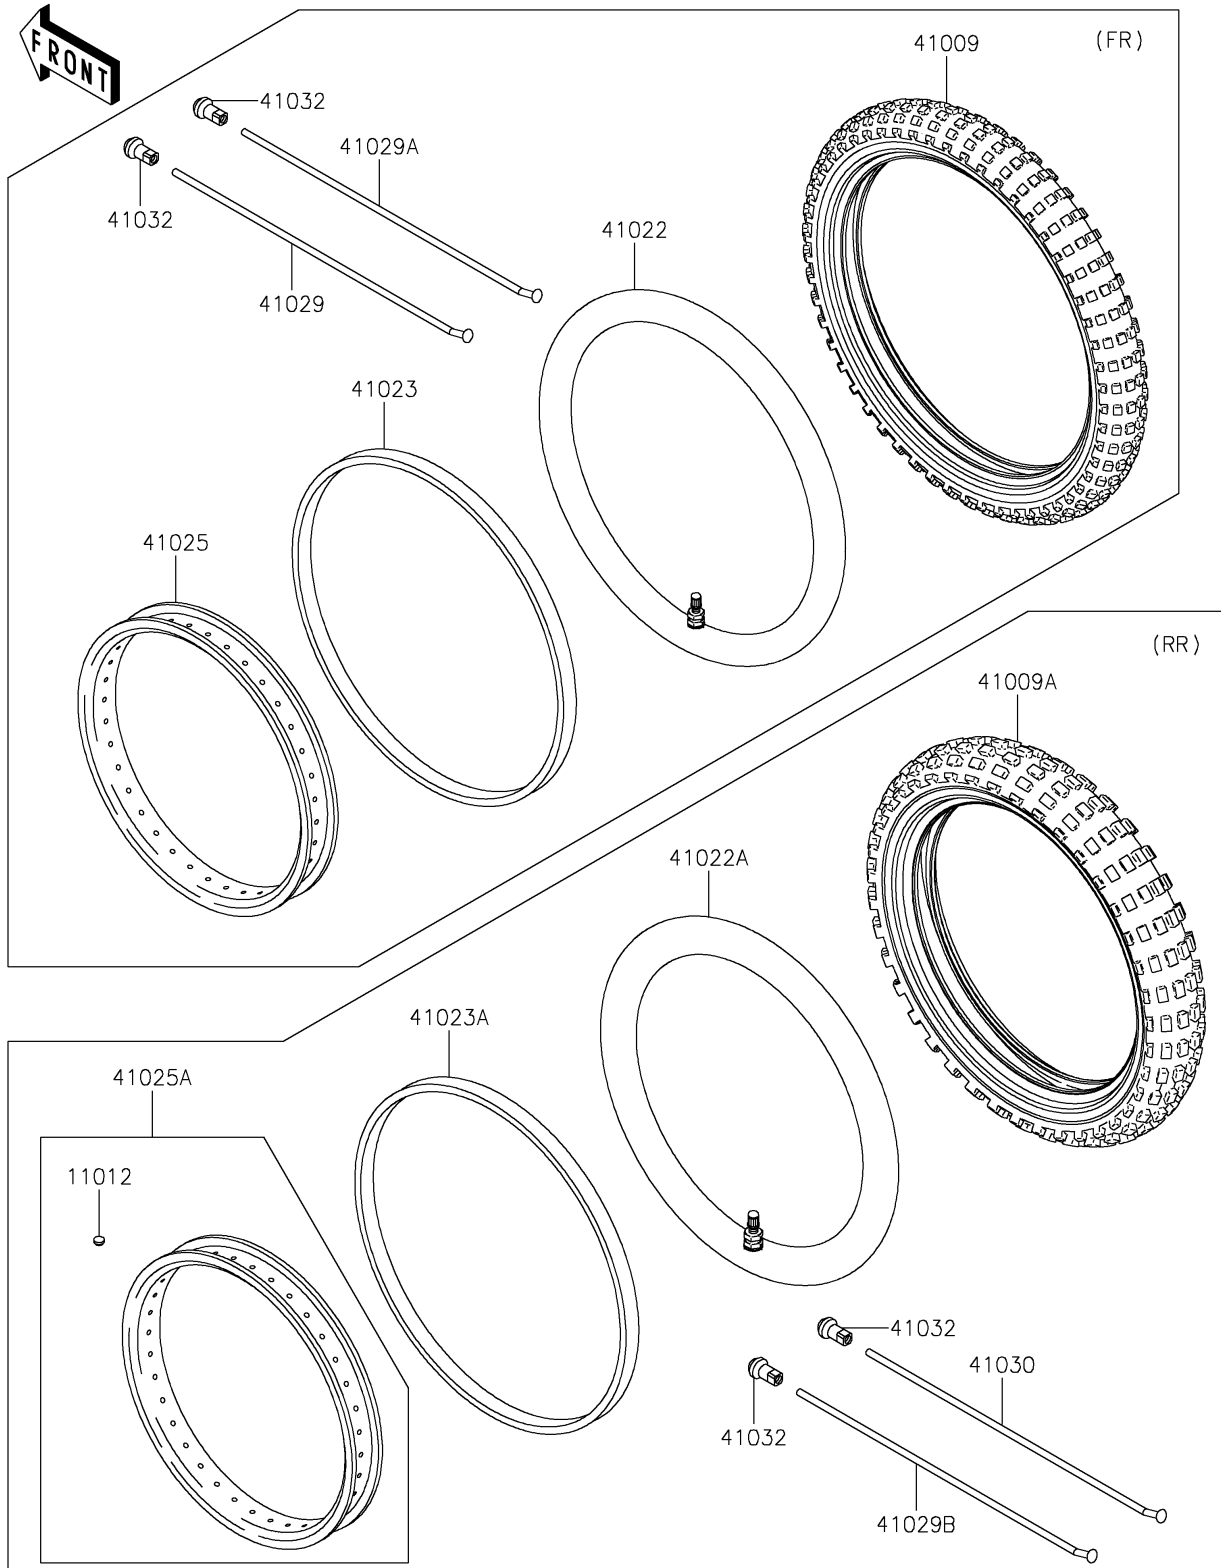

2025 KLX110L

PARTS DIAGRAM

Wheels/Tires

F2210

2025 KLX110L

PARTS LIST

Wheels/Tires

Kawasaki

Let the Good Times Roll®

ITEM NAME

PART NUMBER

QUANTITY
