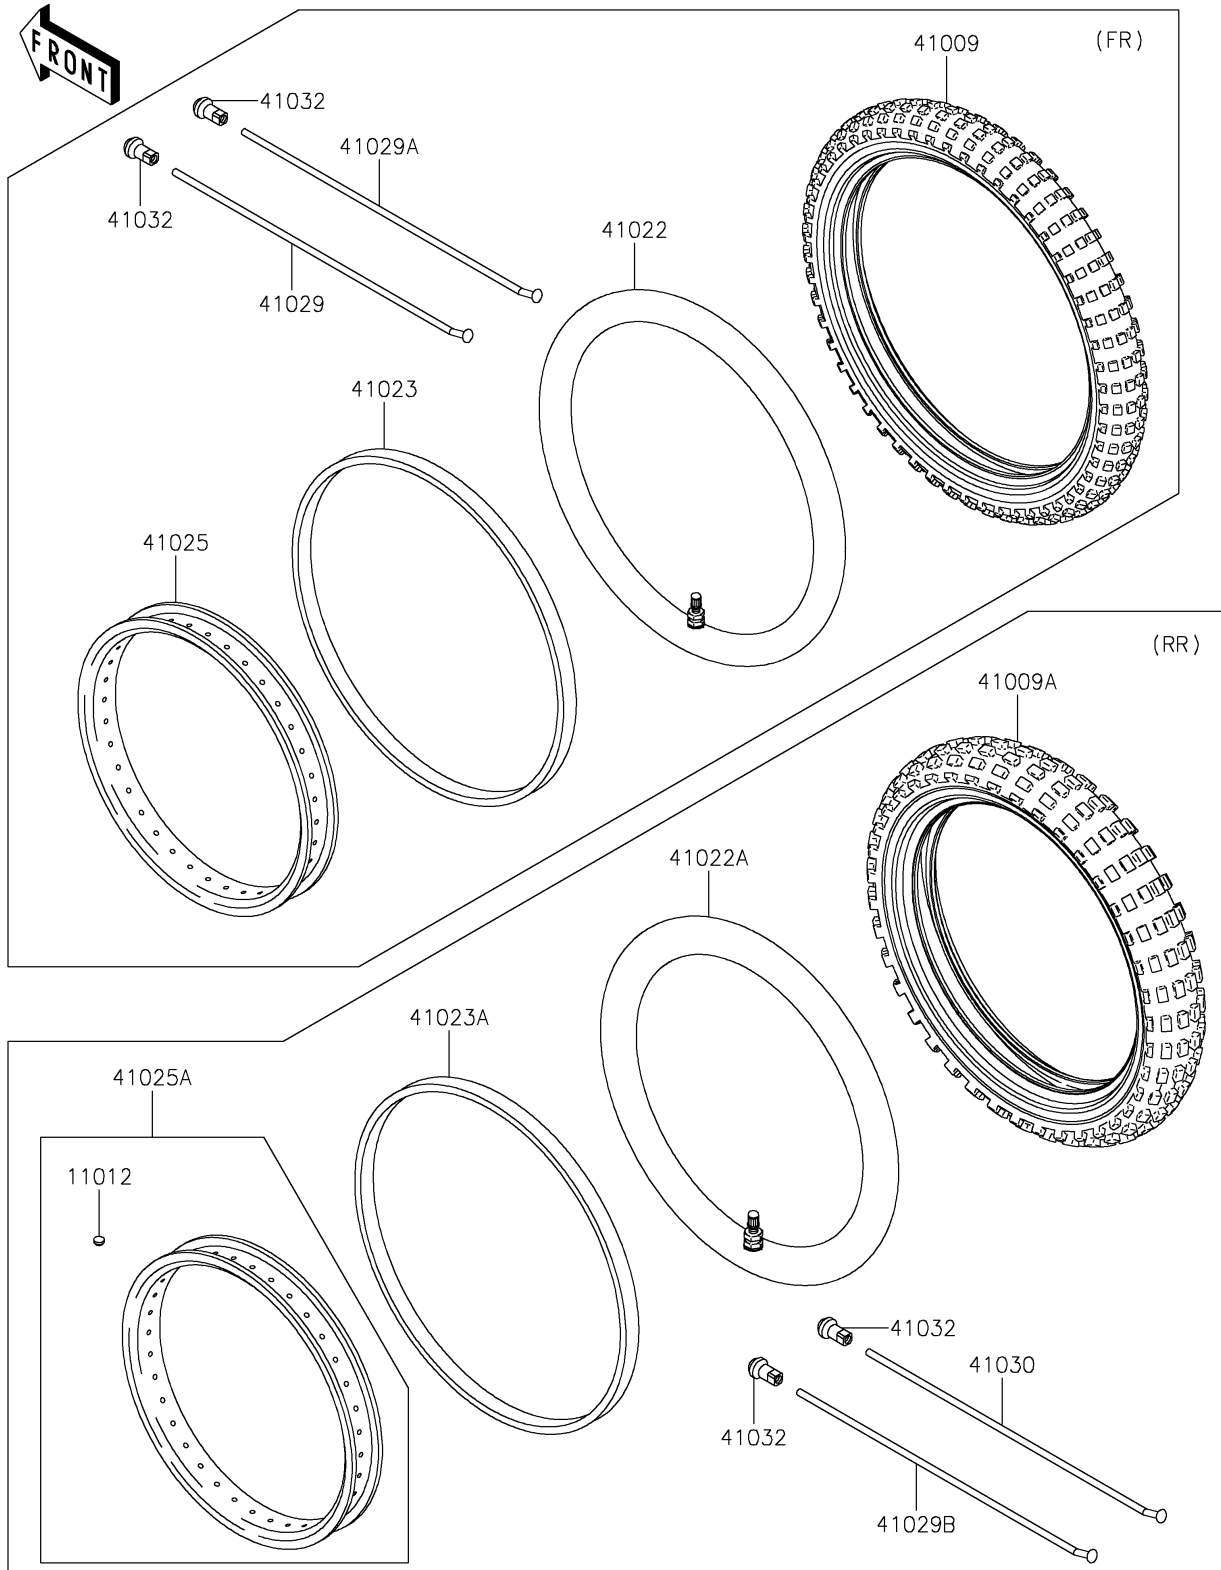

2024 KLX[®]110R L

PARTS DIAGRAM

Wheels/Tires

F2210

2024 KLX[®]110R L

PARTS LIST

Wheels/Tires

ITEM NAME

PART NUMBER

QUANTITY
