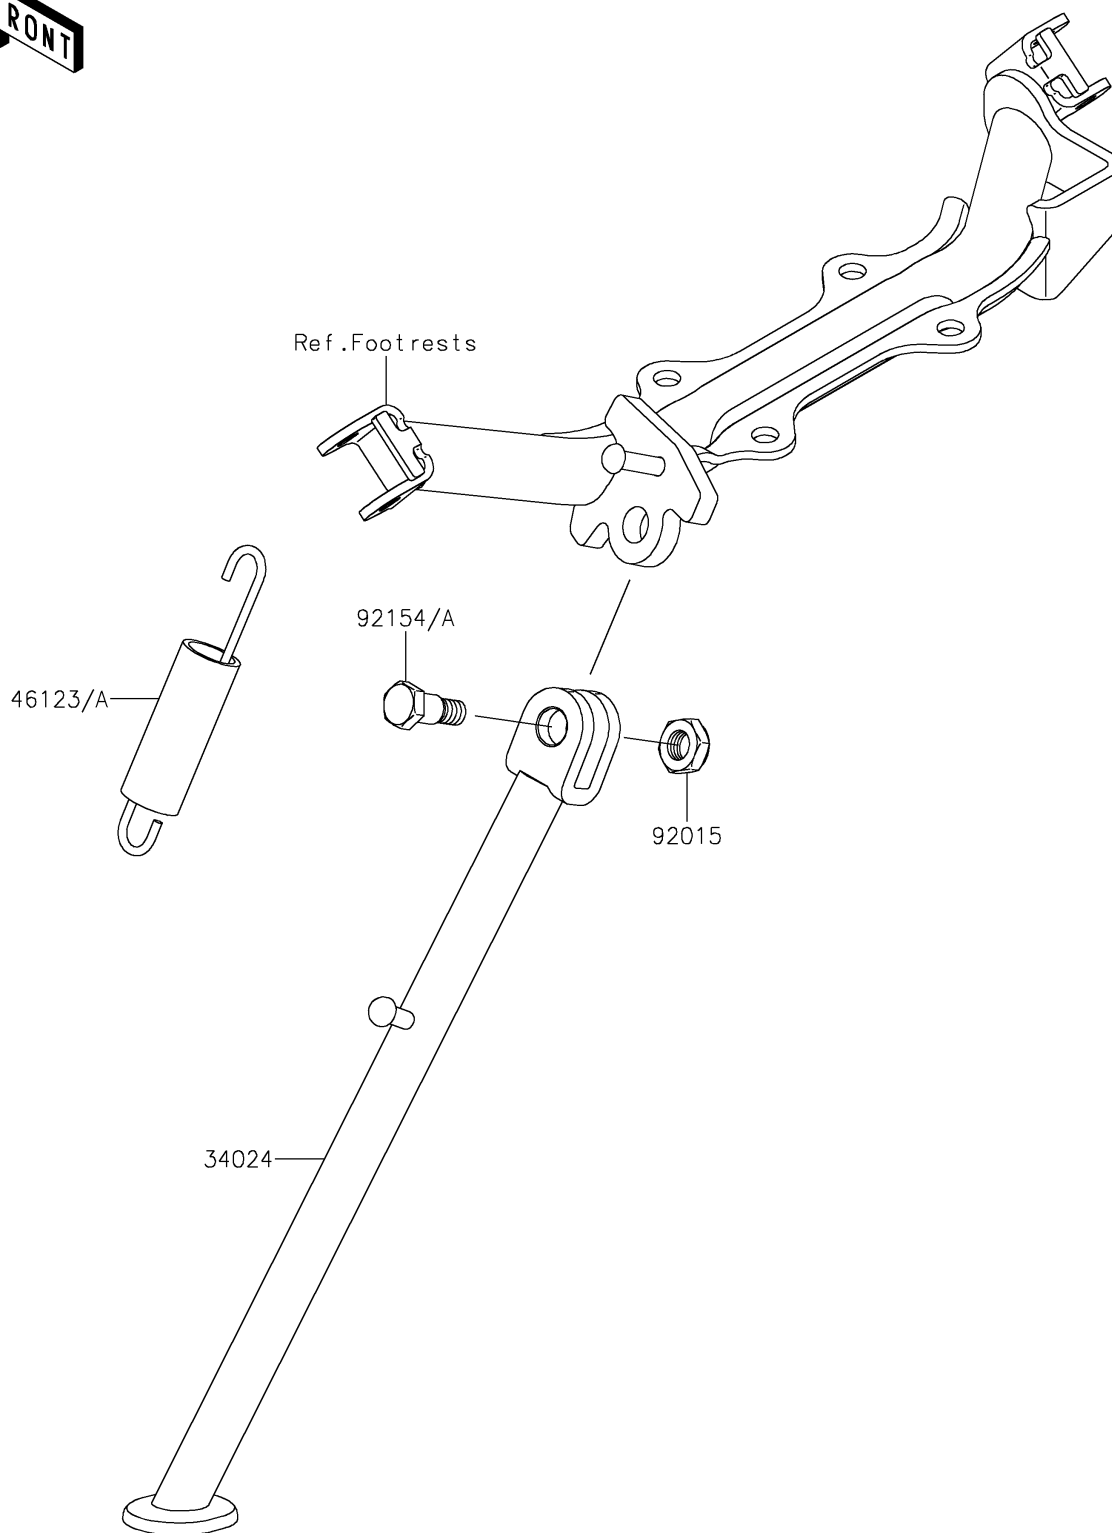

# 2025 KLX110L

## PARTS DIAGRAM

Stand(s)

**Kawasaki**

Let the Good Times Roll®

F2190

## PARTS LIST

Stand(s)

**ITEM NAME**

**PART NUMBER**

**QUANTITY**

---