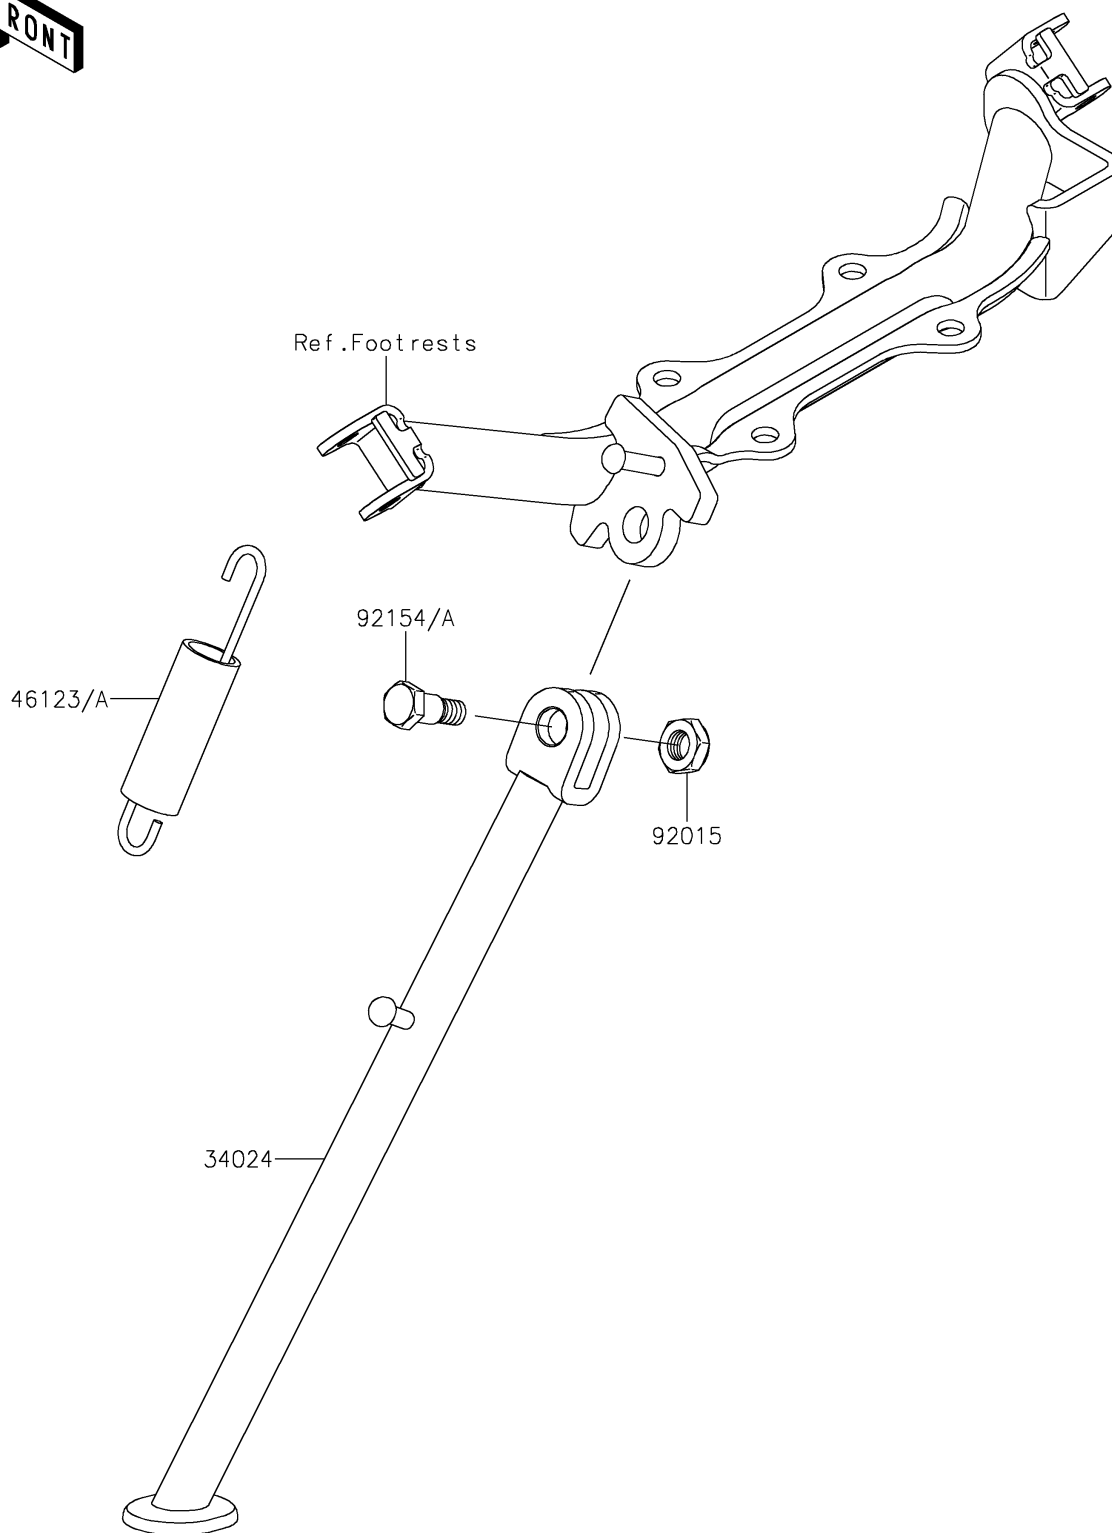

2024 KLX[®]110R L

PARTS DIAGRAM

Stand(s)

Kawasaki

Let the Good Times Roll[®]

F2190

2024 KLX[®]110R L

PARTS LIST

Stand(s)

ITEM NAME

PART NUMBER

QUANTITY
