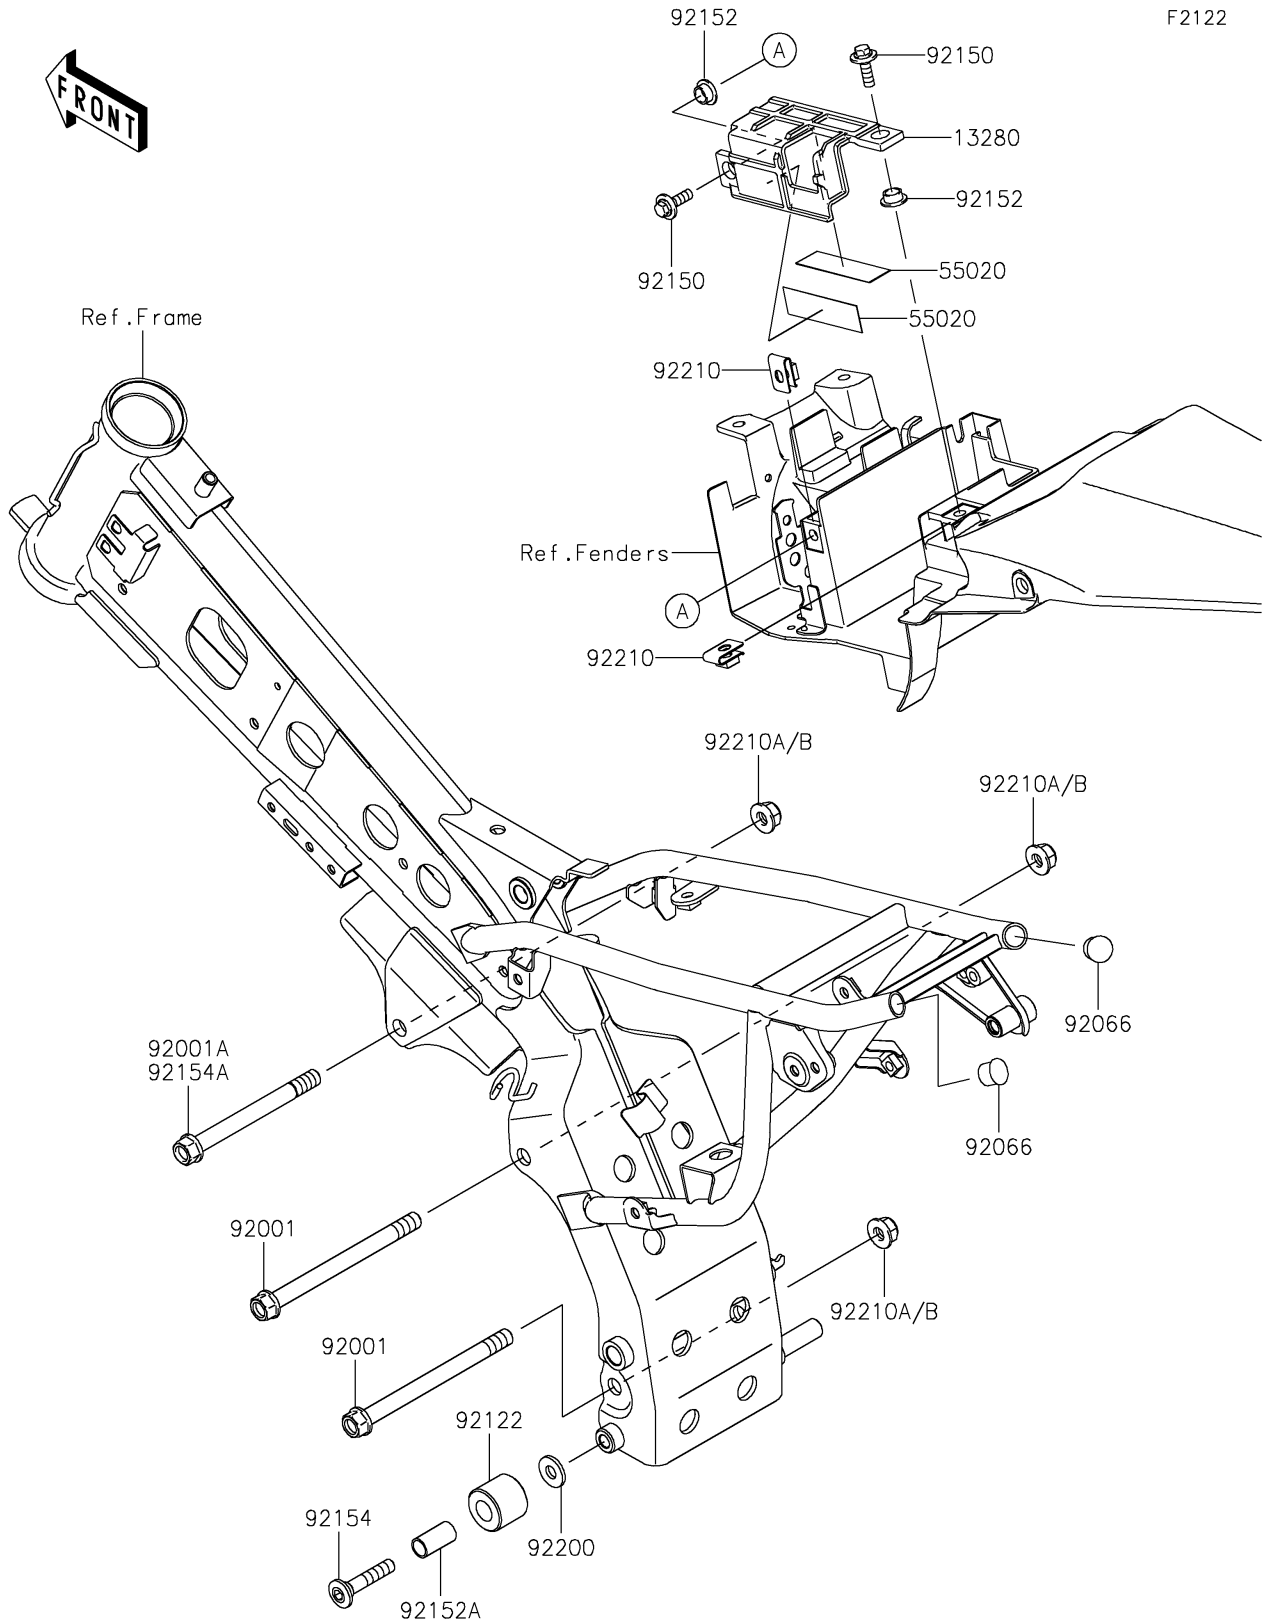

2025 KLX110L

PARTS DIAGRAM

Engine Mount

2025 KLX110L

PARTS LIST

Engine Mount

Kawasaki

Let the Good Times Roll®

ITEM NAME

PART NUMBER

QUANTITY
