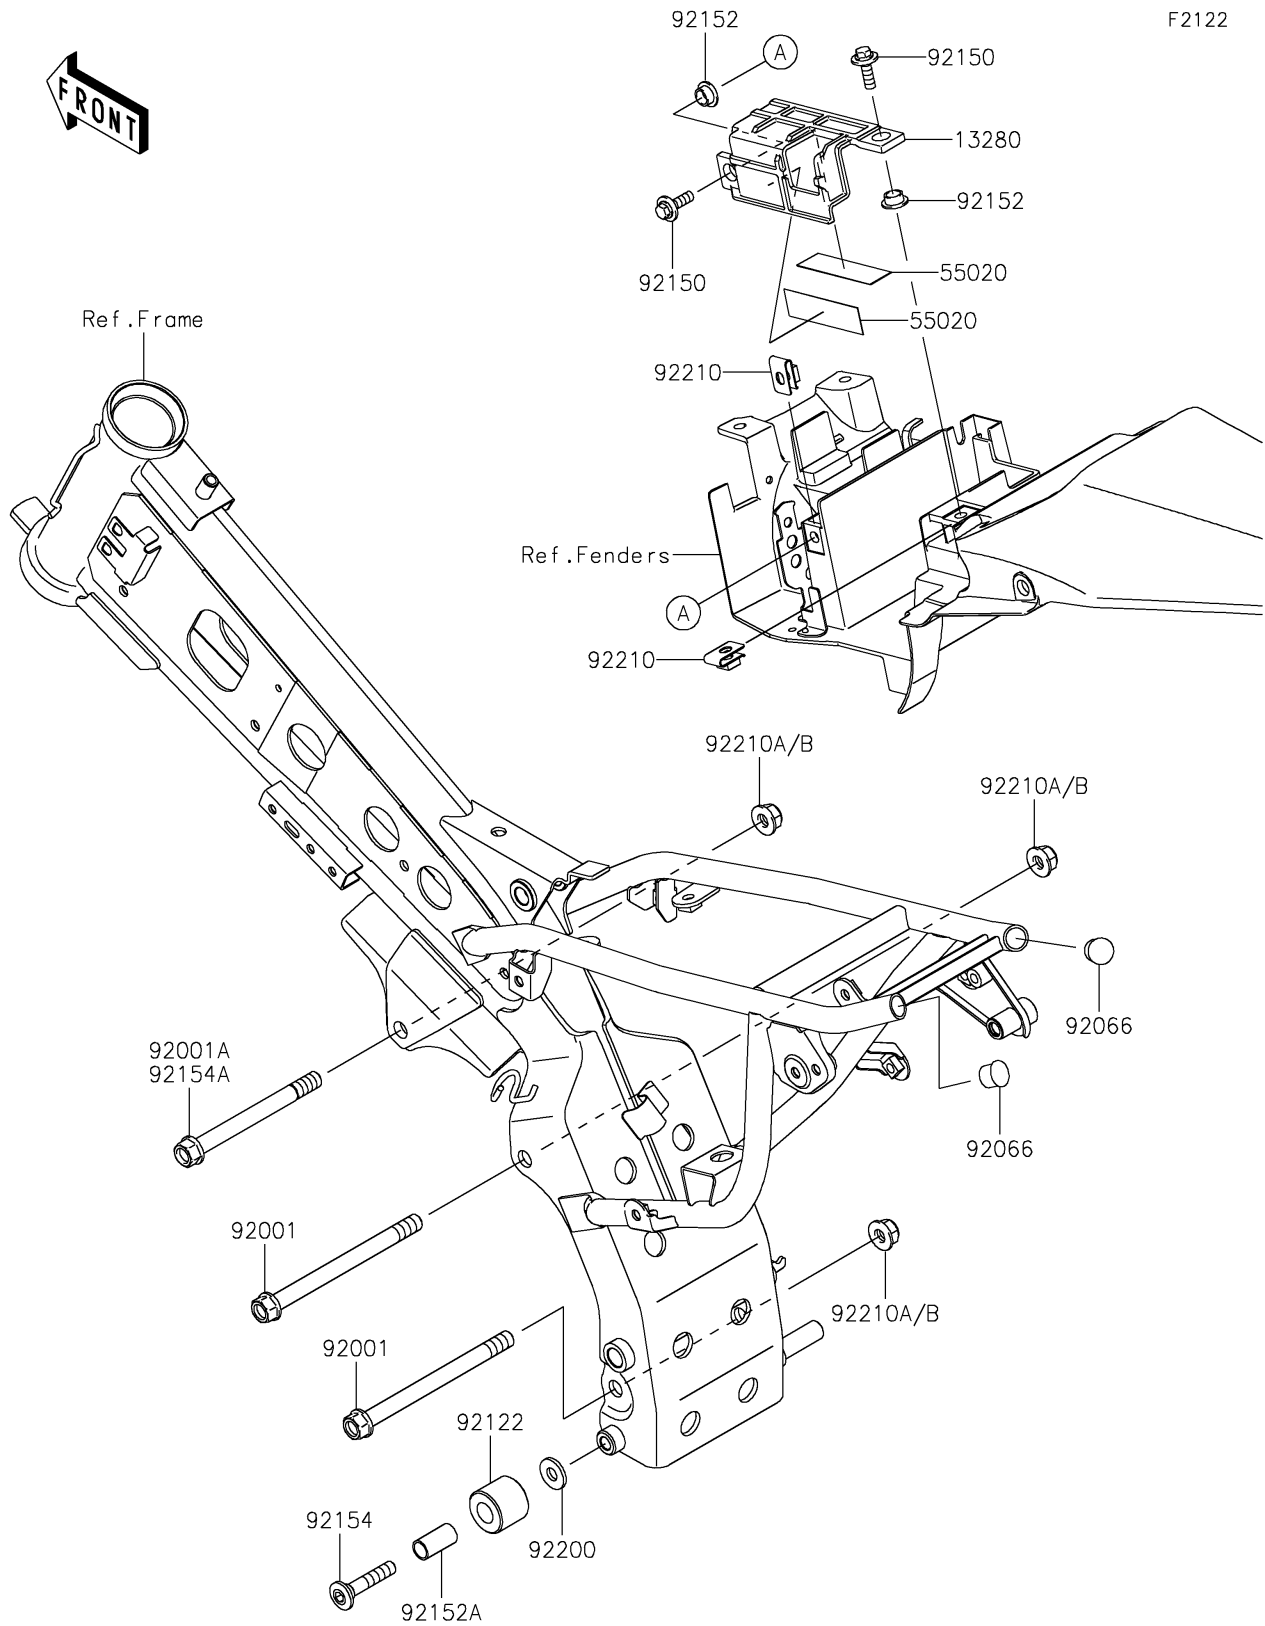

2024 KLX[®]110R L

PARTS DIAGRAM

Engine Mount

2024 KLX[®]110R L

PARTS LIST

Engine Mount

Kawasaki

Let the Good Times Roll[®]

ITEM NAME

PART NUMBER

QUANTITY
