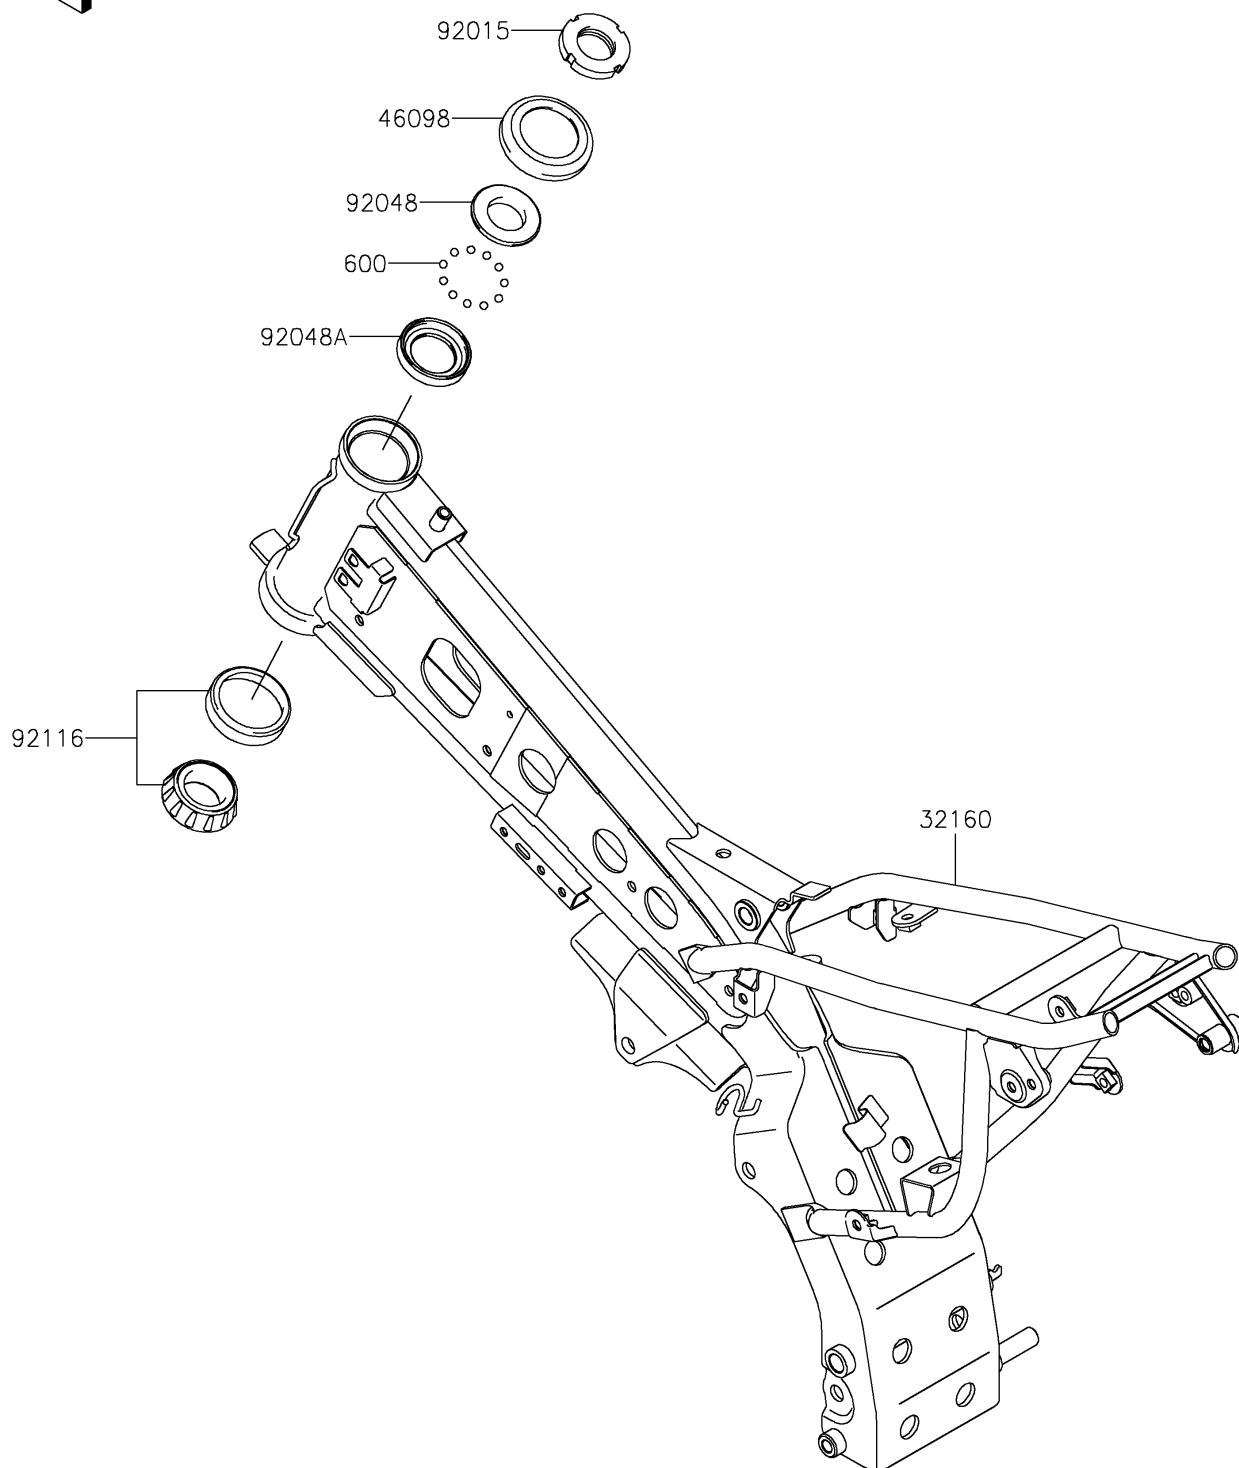

2024 KLX[®]110R L

PARTS DIAGRAM

Frame

F2120

2024 KLX[®]110R L

PARTS LIST

Frame

Kawasaki

Let the Good Times Roll[®]

ITEM NAME

PART NUMBER

QUANTITY
