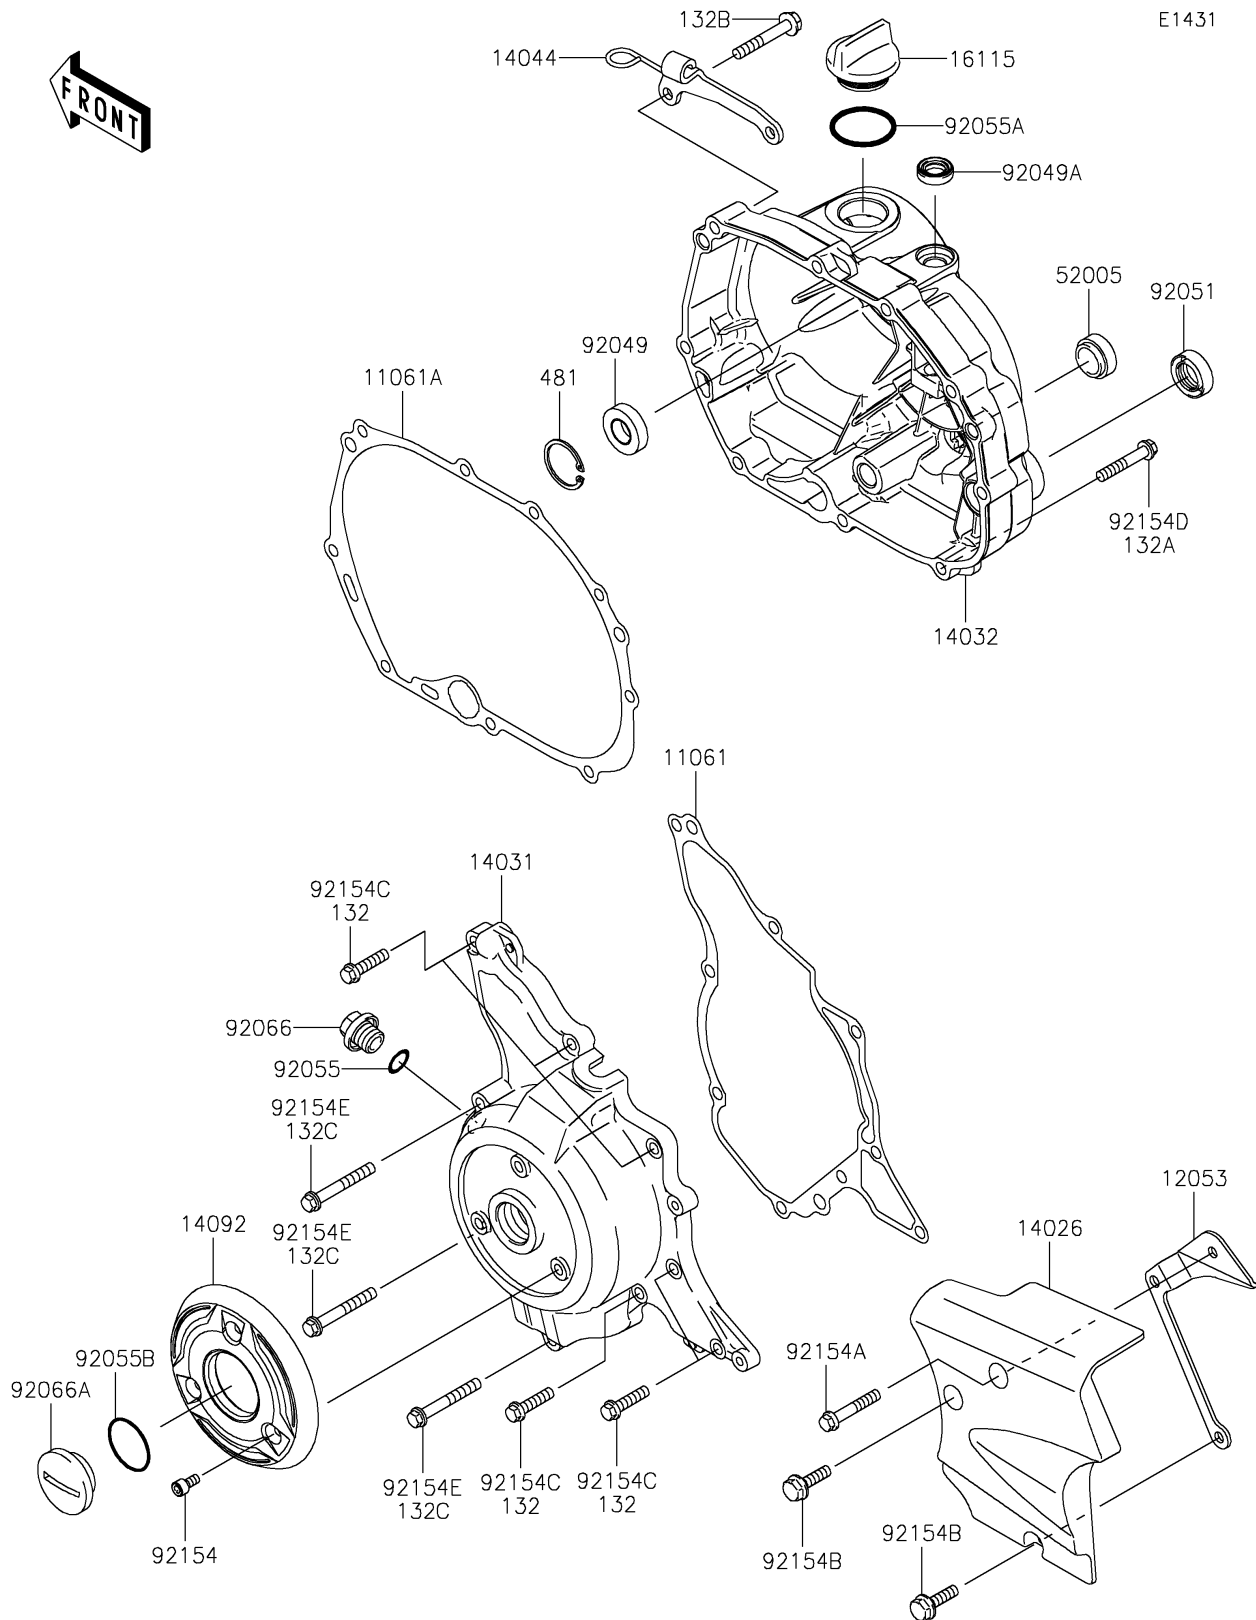

2025 KLX110L

PARTS DIAGRAM

Engine Cover(s)

2025 KLX110L

PARTS LIST

Engine Cover(s)

Kawasaki

Let the Good Times Roll®

ITEM NAME

PART NUMBER

QUANTITY
