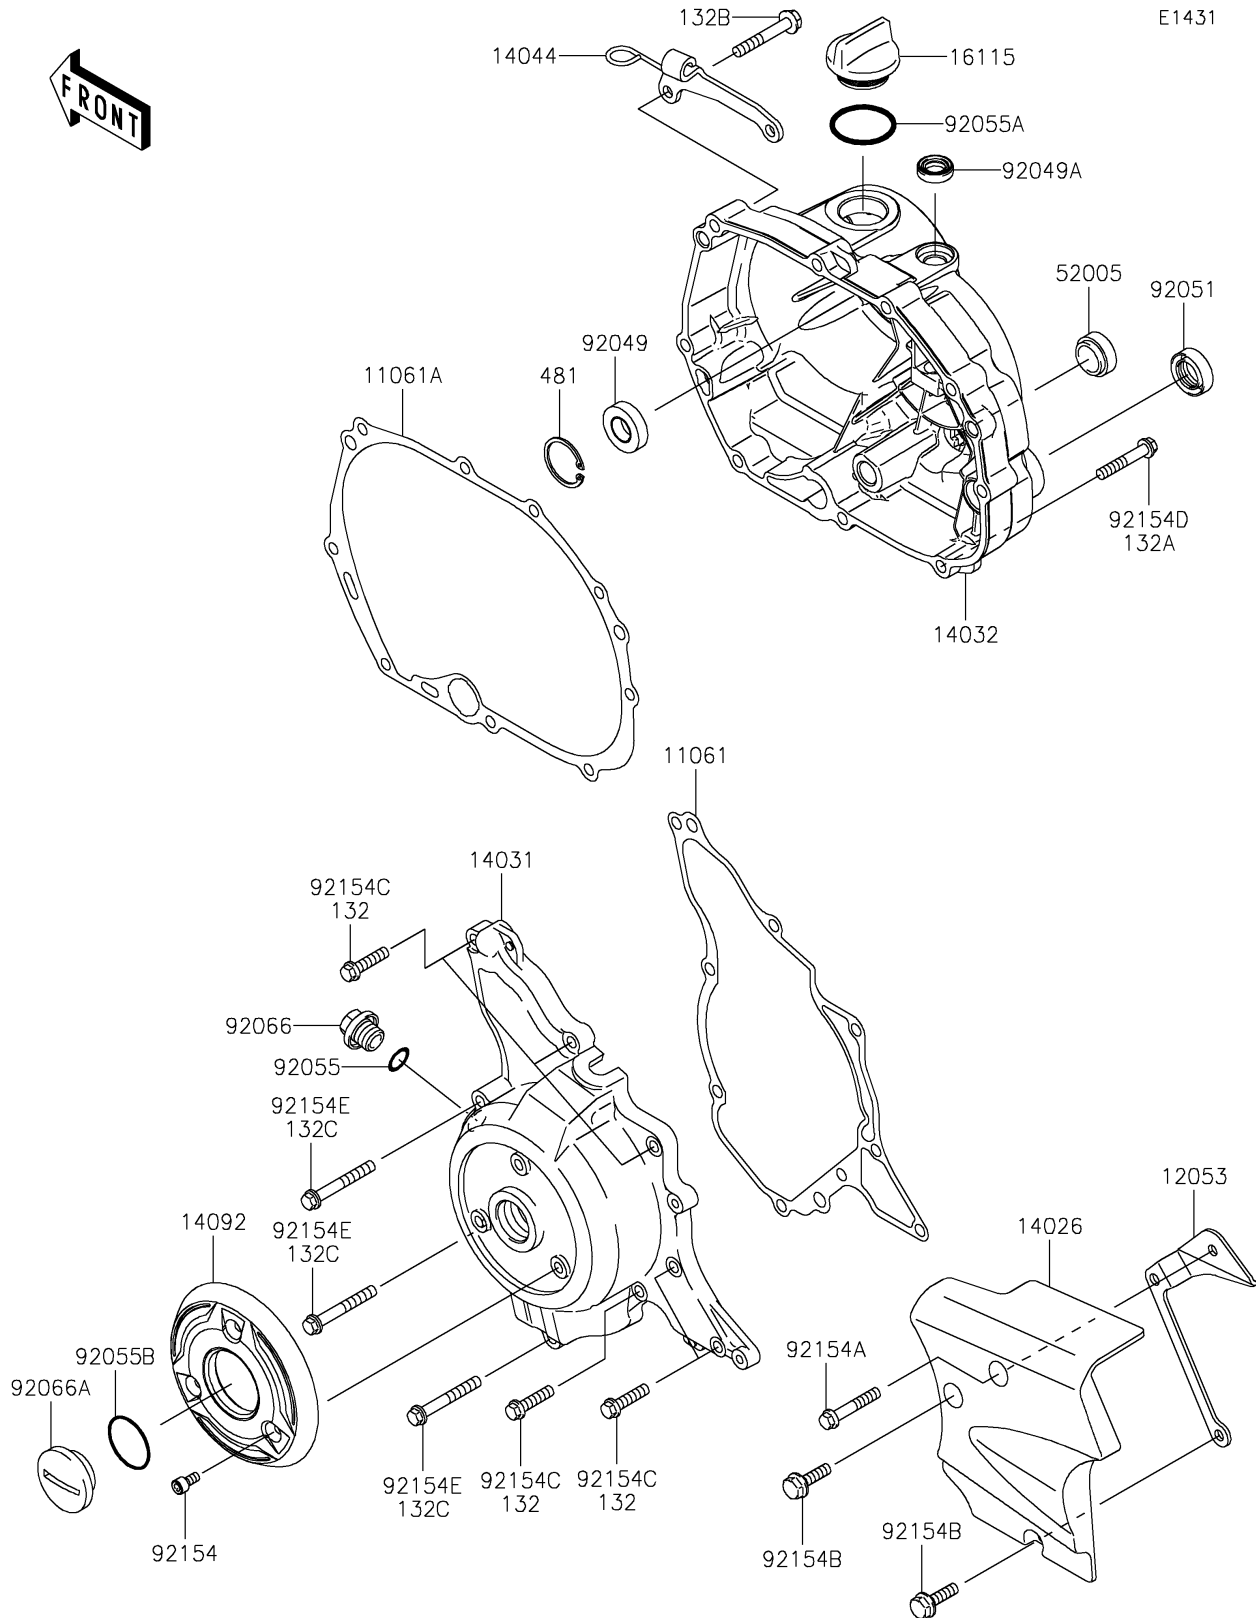

2024 KLX[®]110R L

PARTS DIAGRAM

Engine Cover(s)

2024 KLX[®]110R L

PARTS LIST

Engine Cover(s)

ITEM NAME

PART NUMBER

QUANTITY
