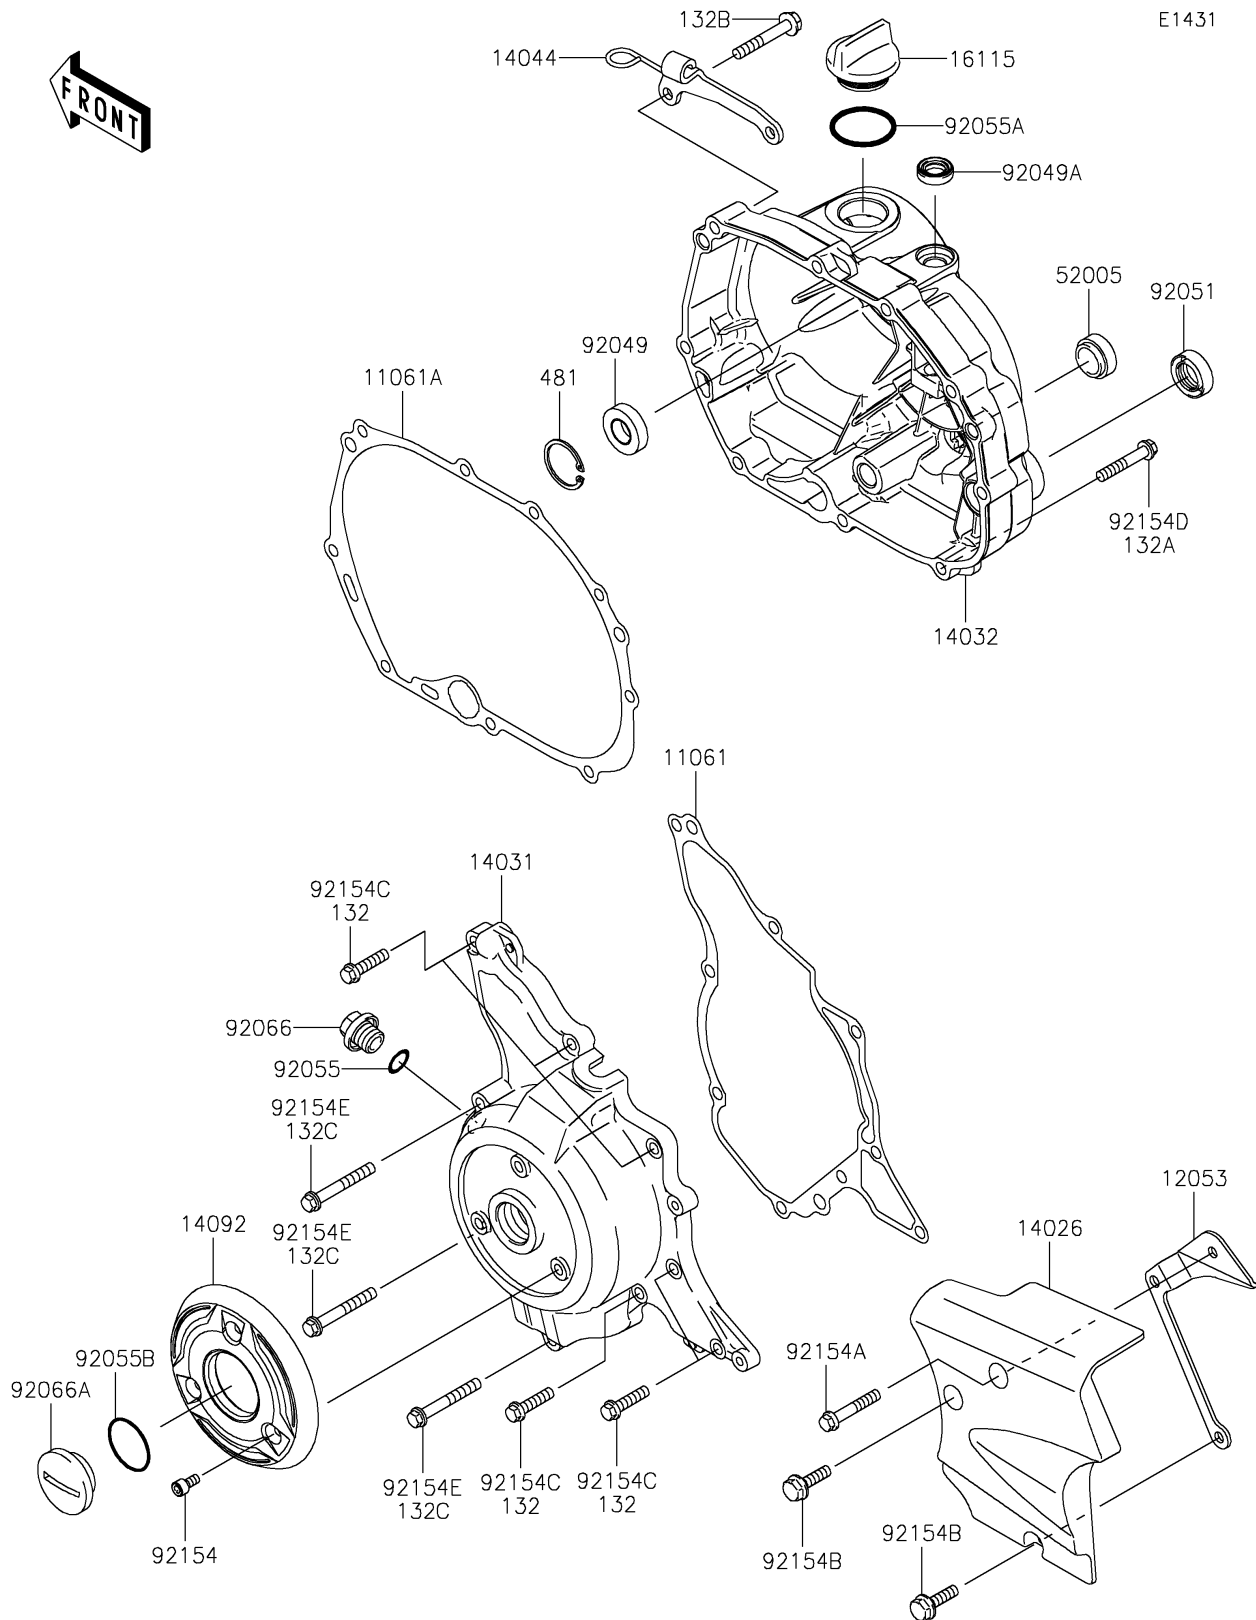

2024 KLX[®]110R L

PARTS DIAGRAM

Engine Cover(s)

2024 KLX[®]110R L

PARTS LIST

Engine Cover(s)

Kawasaki

Let the Good Times Roll[®]

ITEM NAME

PART NUMBER

QUANTITY
