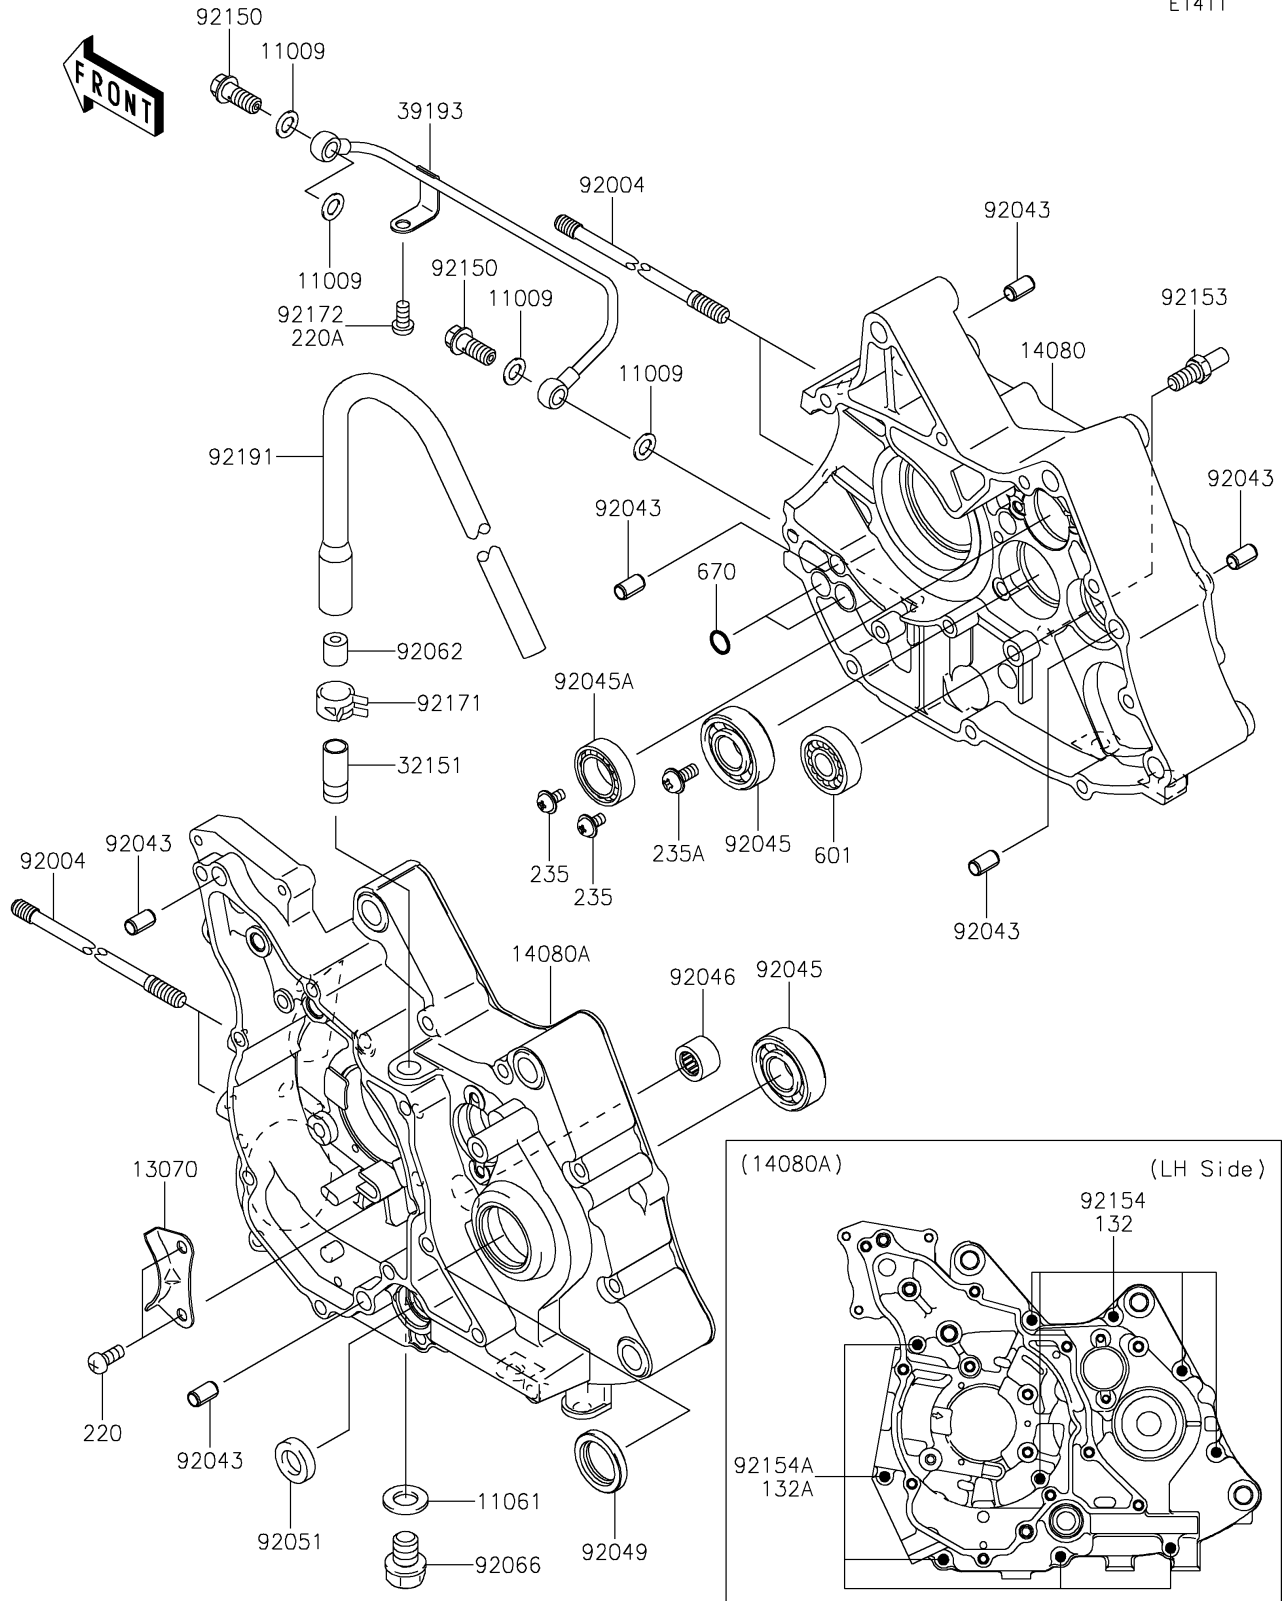

2024 KLX[®]110R L

PARTS DIAGRAM

Crankcase

E1411

2024 KLX[®]110R L

PARTS LIST

Crankcase

ITEM NAME

PART NUMBER

QUANTITY
