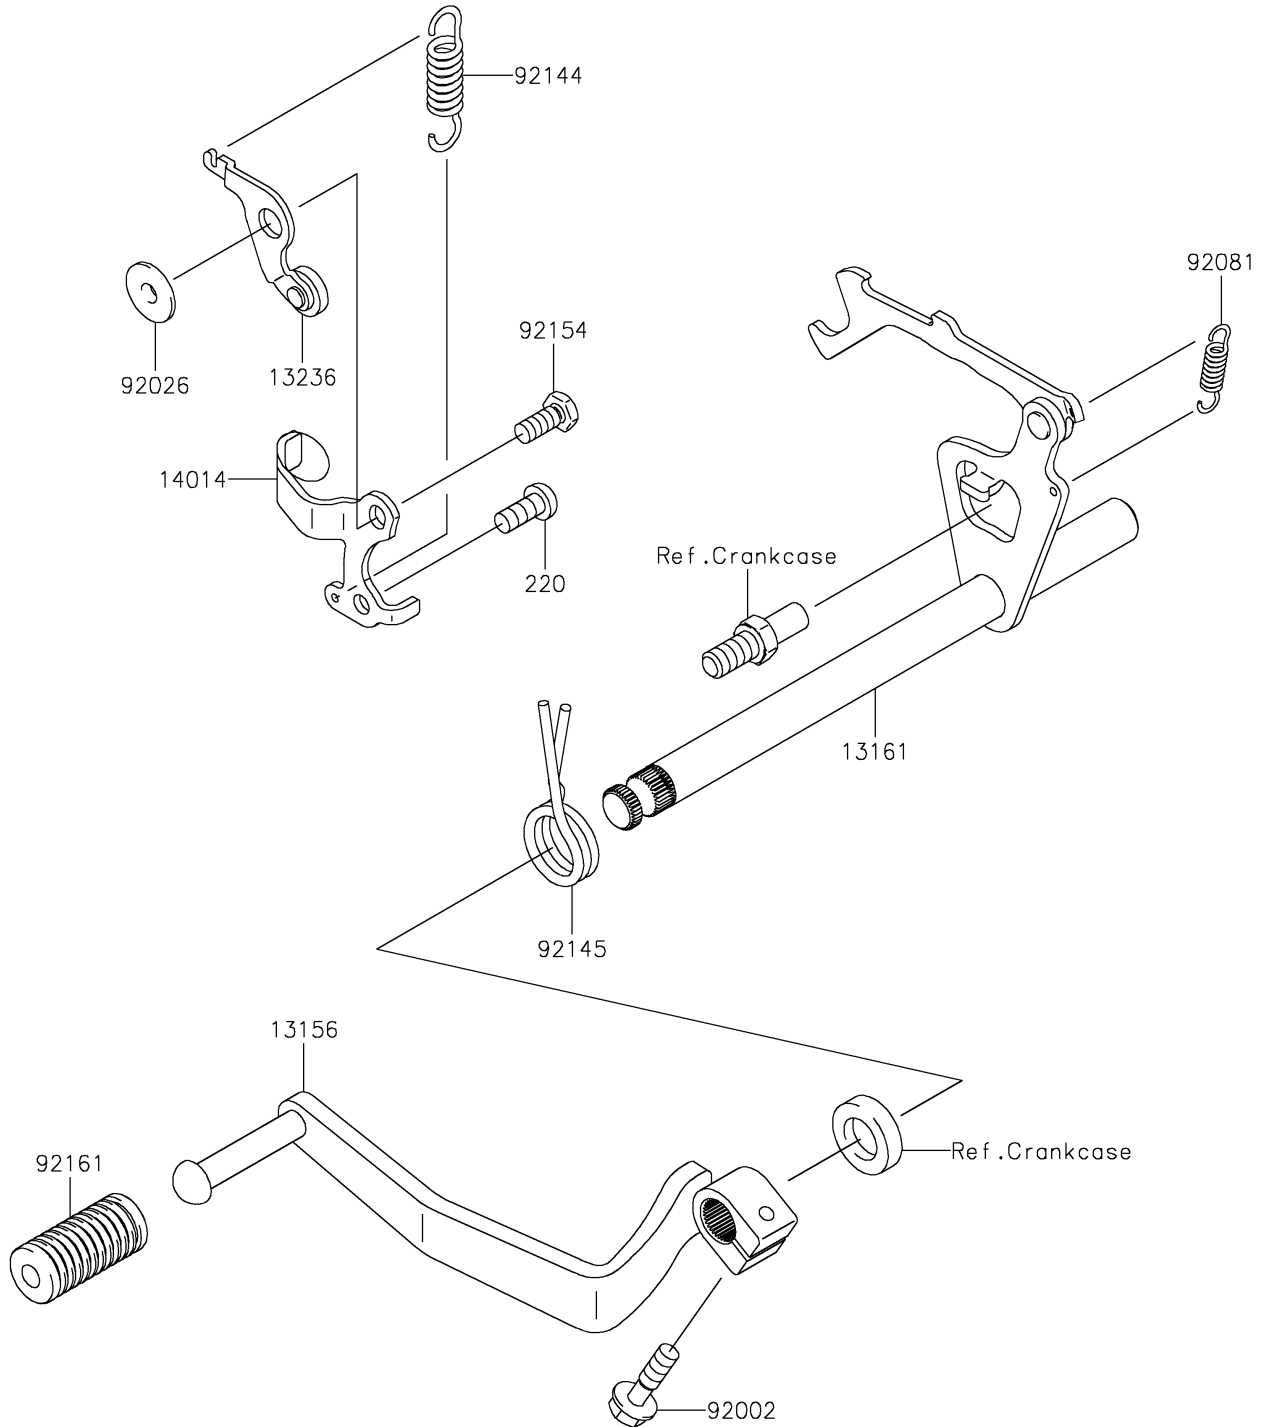

2025 KLX110L

PARTS DIAGRAM

Gear Change Mechanism

E1370

2025 KLX110L

PARTS LIST

Gear Change Mechanism

Kawasaki

Let the Good Times Roll®

ITEM NAME

PART NUMBER

QUANTITY
