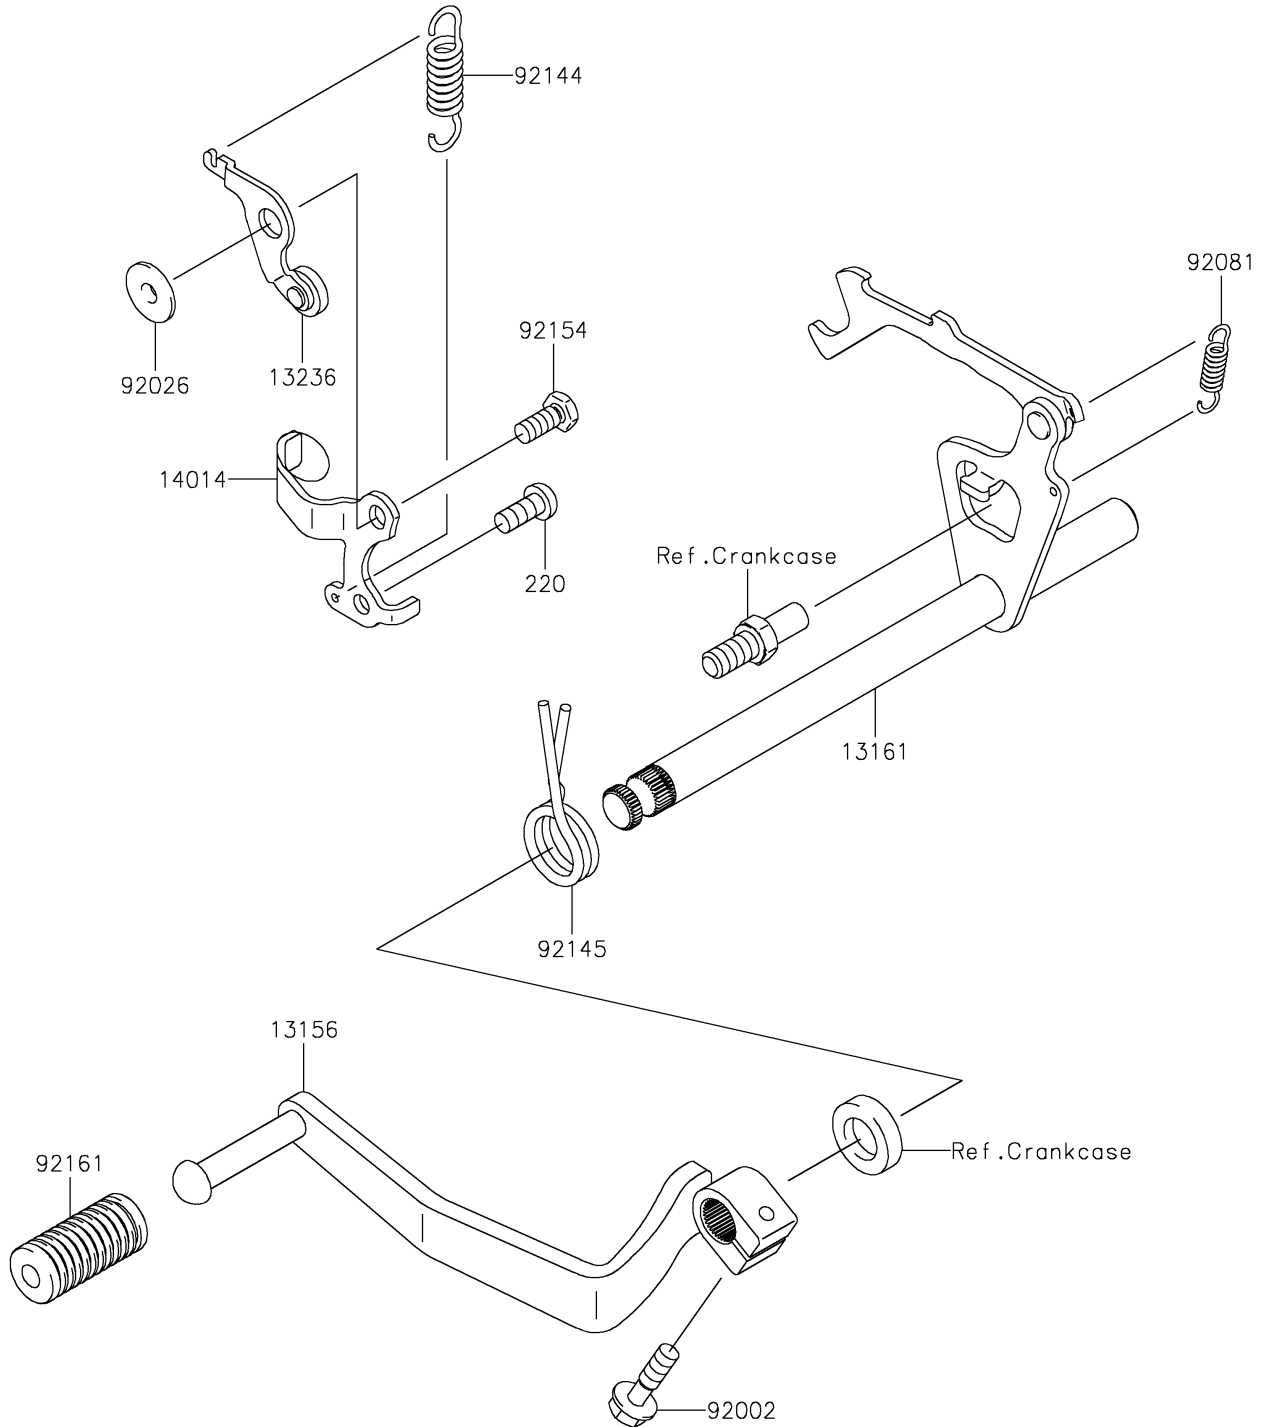

2024 KLX[®]110R L

PARTS DIAGRAM

Gear Change Mechanism

E1370

2024 KLX[®]110R L

PARTS LIST

Gear Change Mechanism

ITEM NAME

PART NUMBER

QUANTITY
