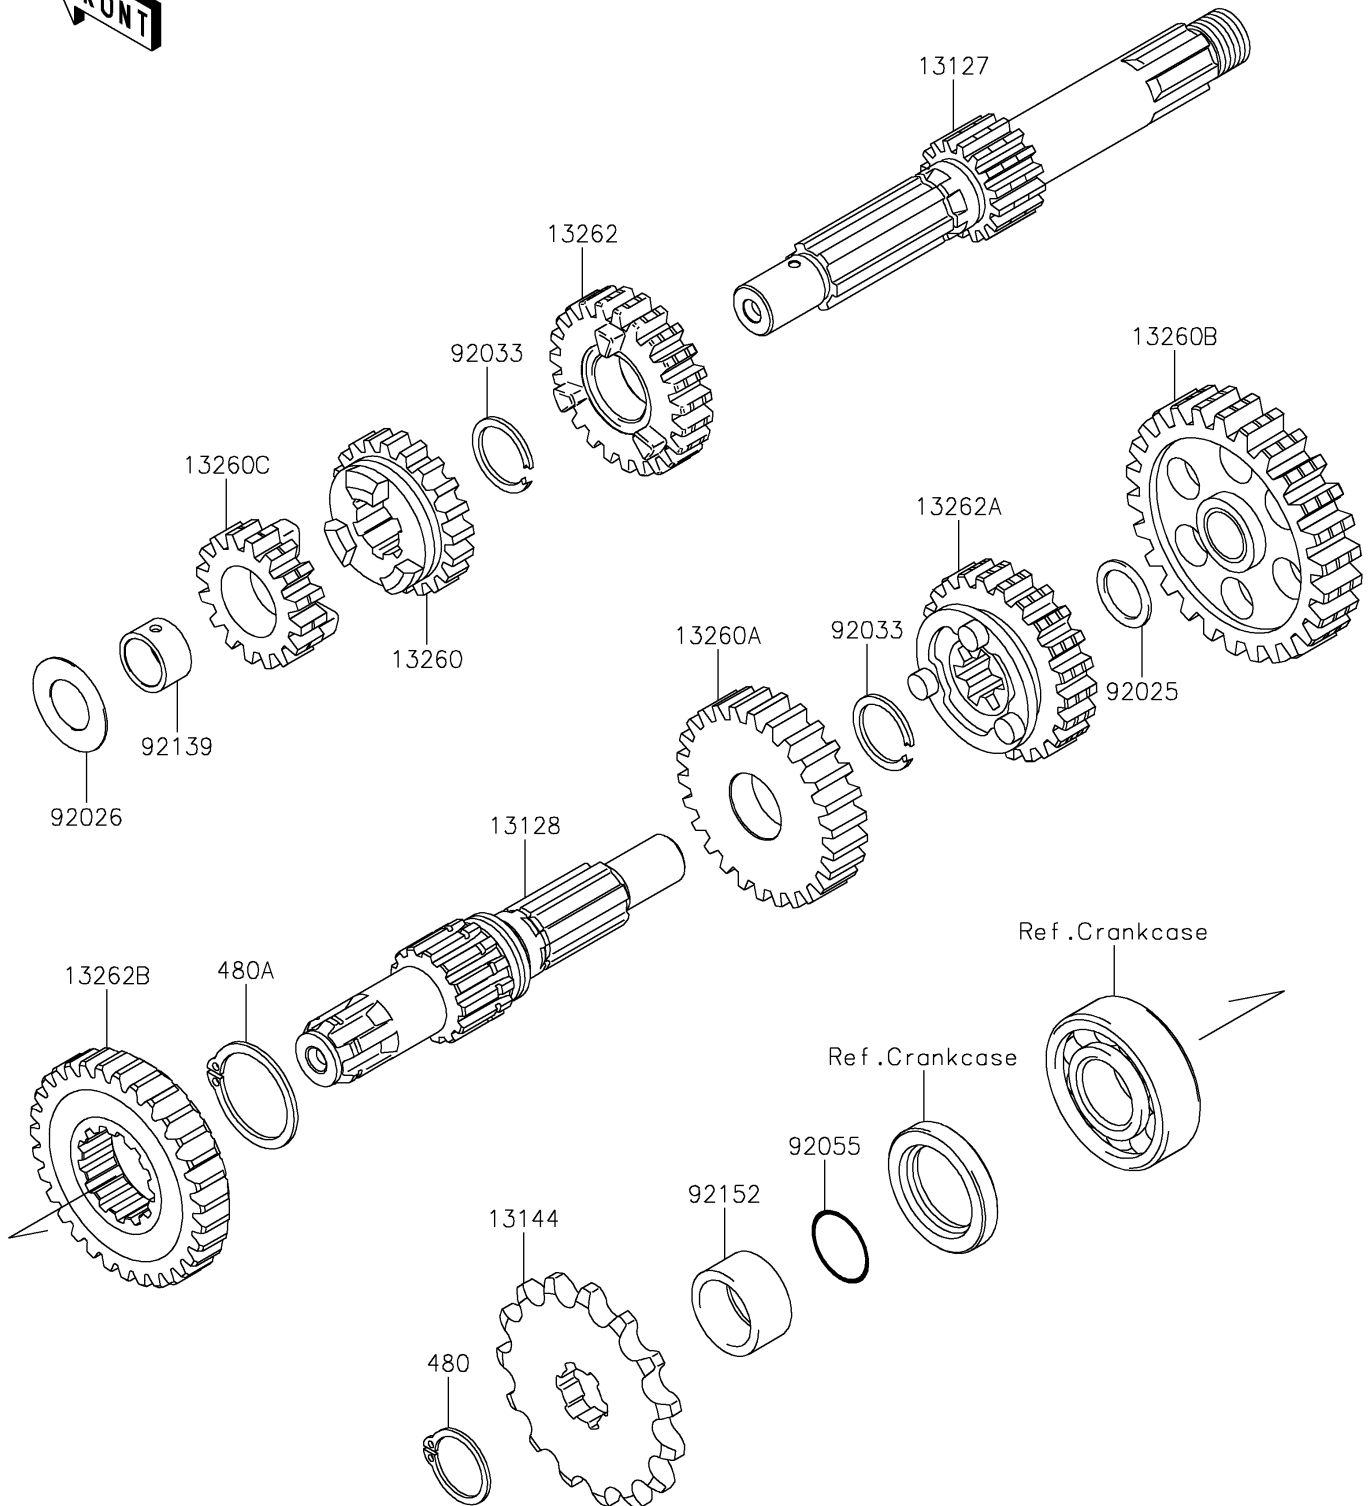

2025 KLX110L

PARTS DIAGRAM

Transmission

E1361

2025 KLX110L

PARTS LIST

Transmission

Kawasaki

Let the Good Times Roll®

ITEM NAME

PART NUMBER

QUANTITY
