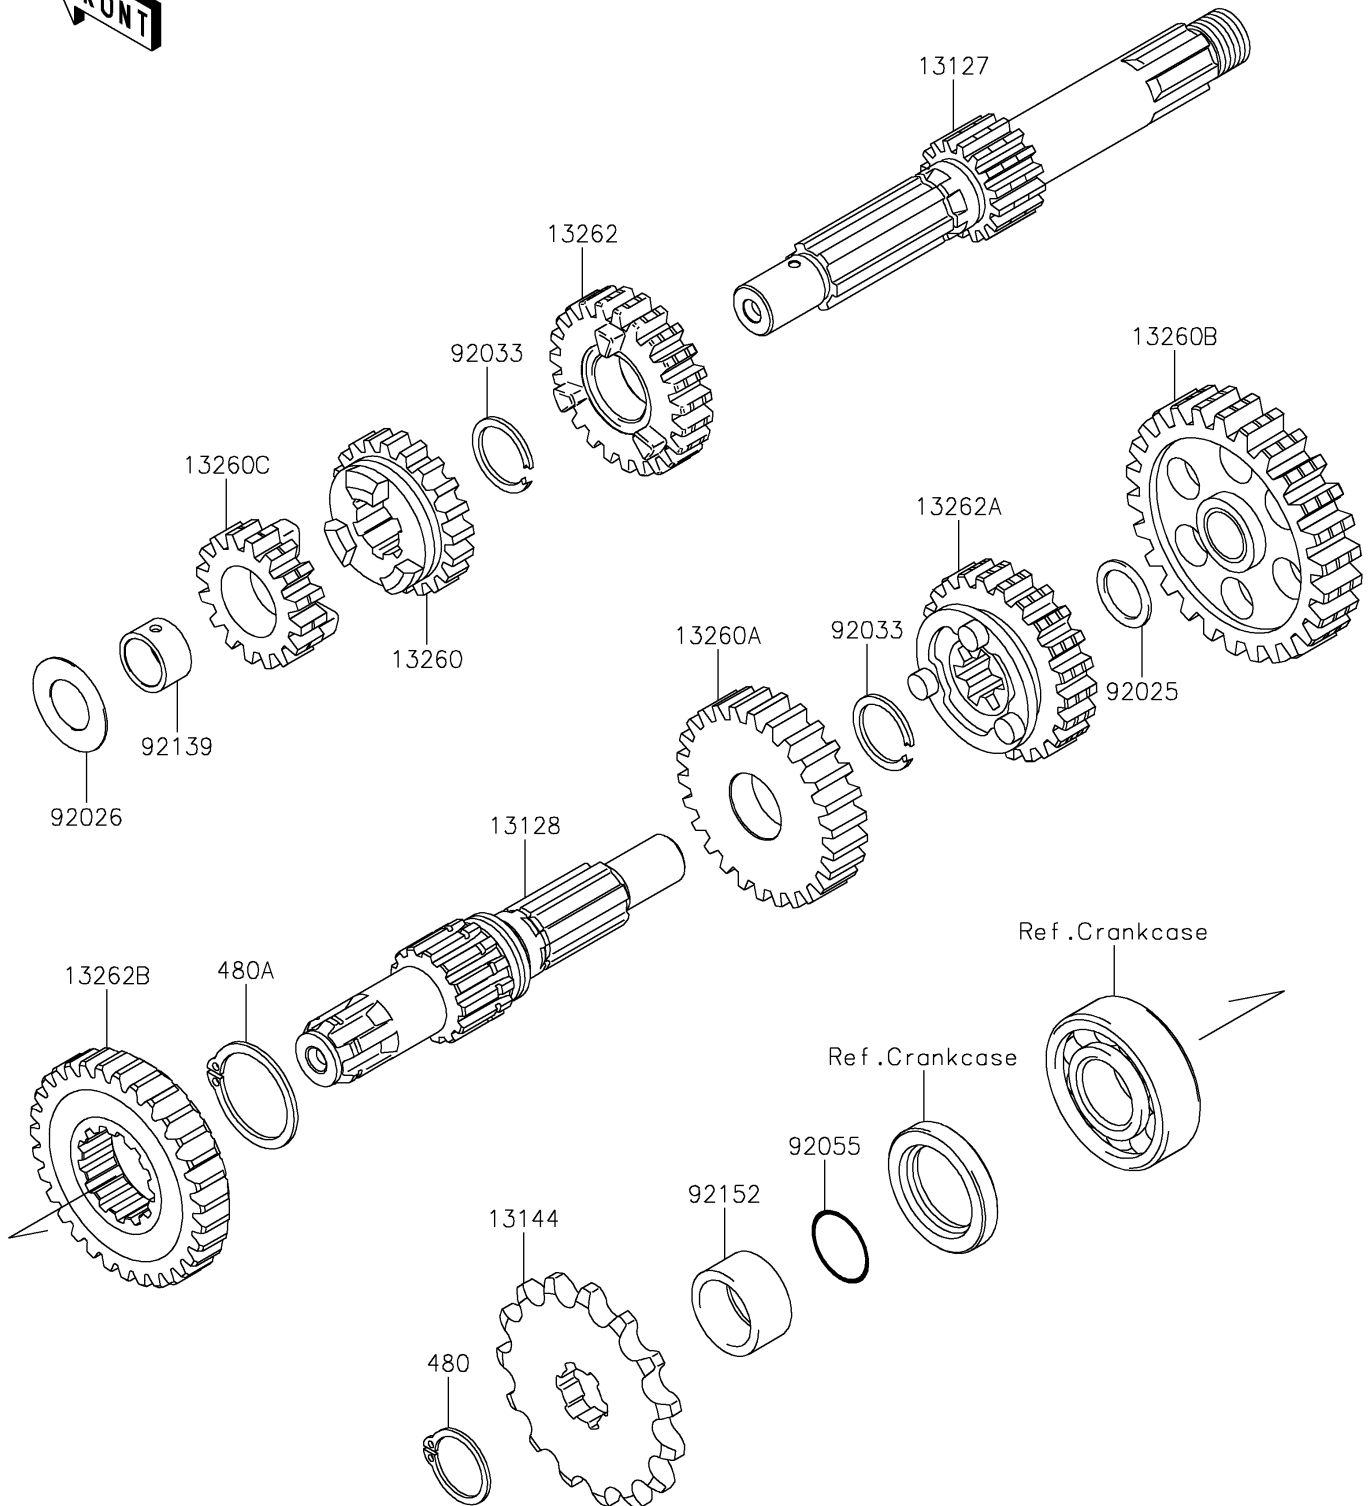

2024 KLX[®]110R L

PARTS DIAGRAM

Transmission

E1361

2024 KLX[®]110R L

PARTS LIST

Transmission

ITEM NAME

PART NUMBER

QUANTITY
