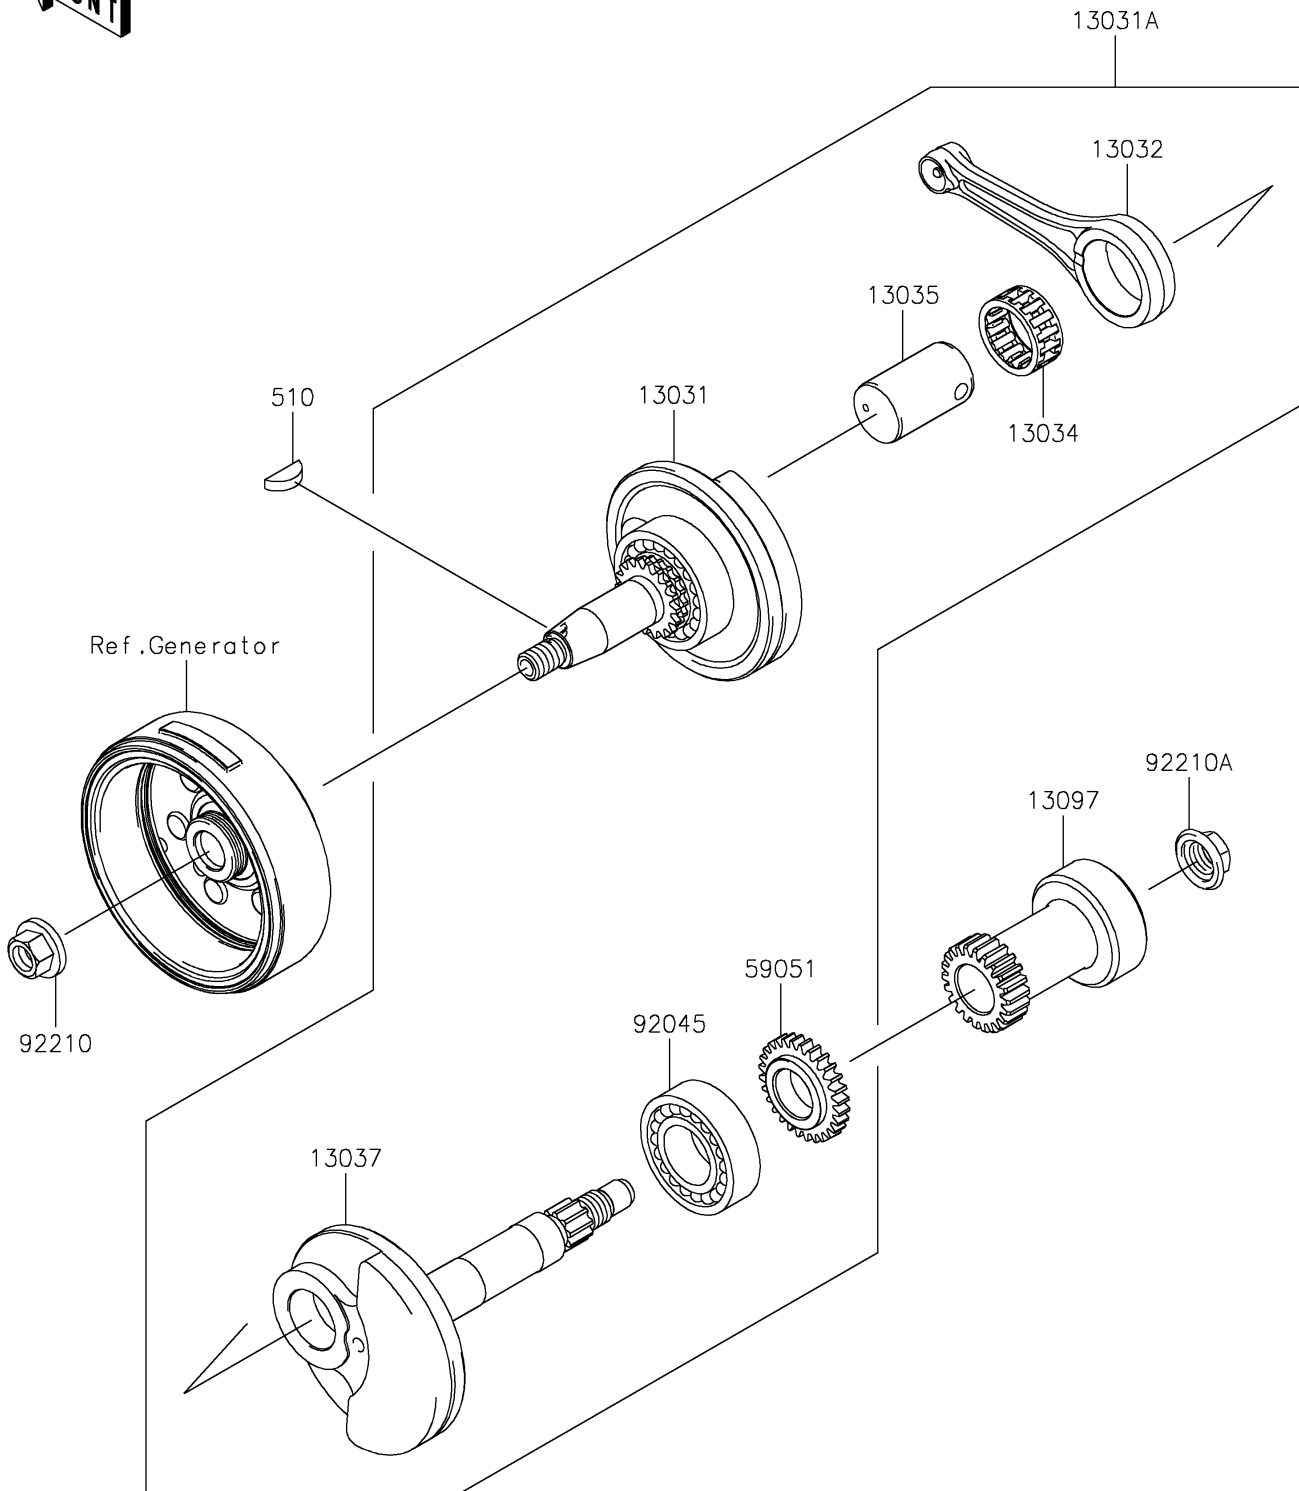

2024 KLX[®]110R L

PARTS DIAGRAM

Crankshaft

E1321

2024 KLX[®]110R L

PARTS LIST

Crankshaft

Kawasaki

Let the Good Times Roll[®]

ITEM NAME

PART NUMBER

QUANTITY
