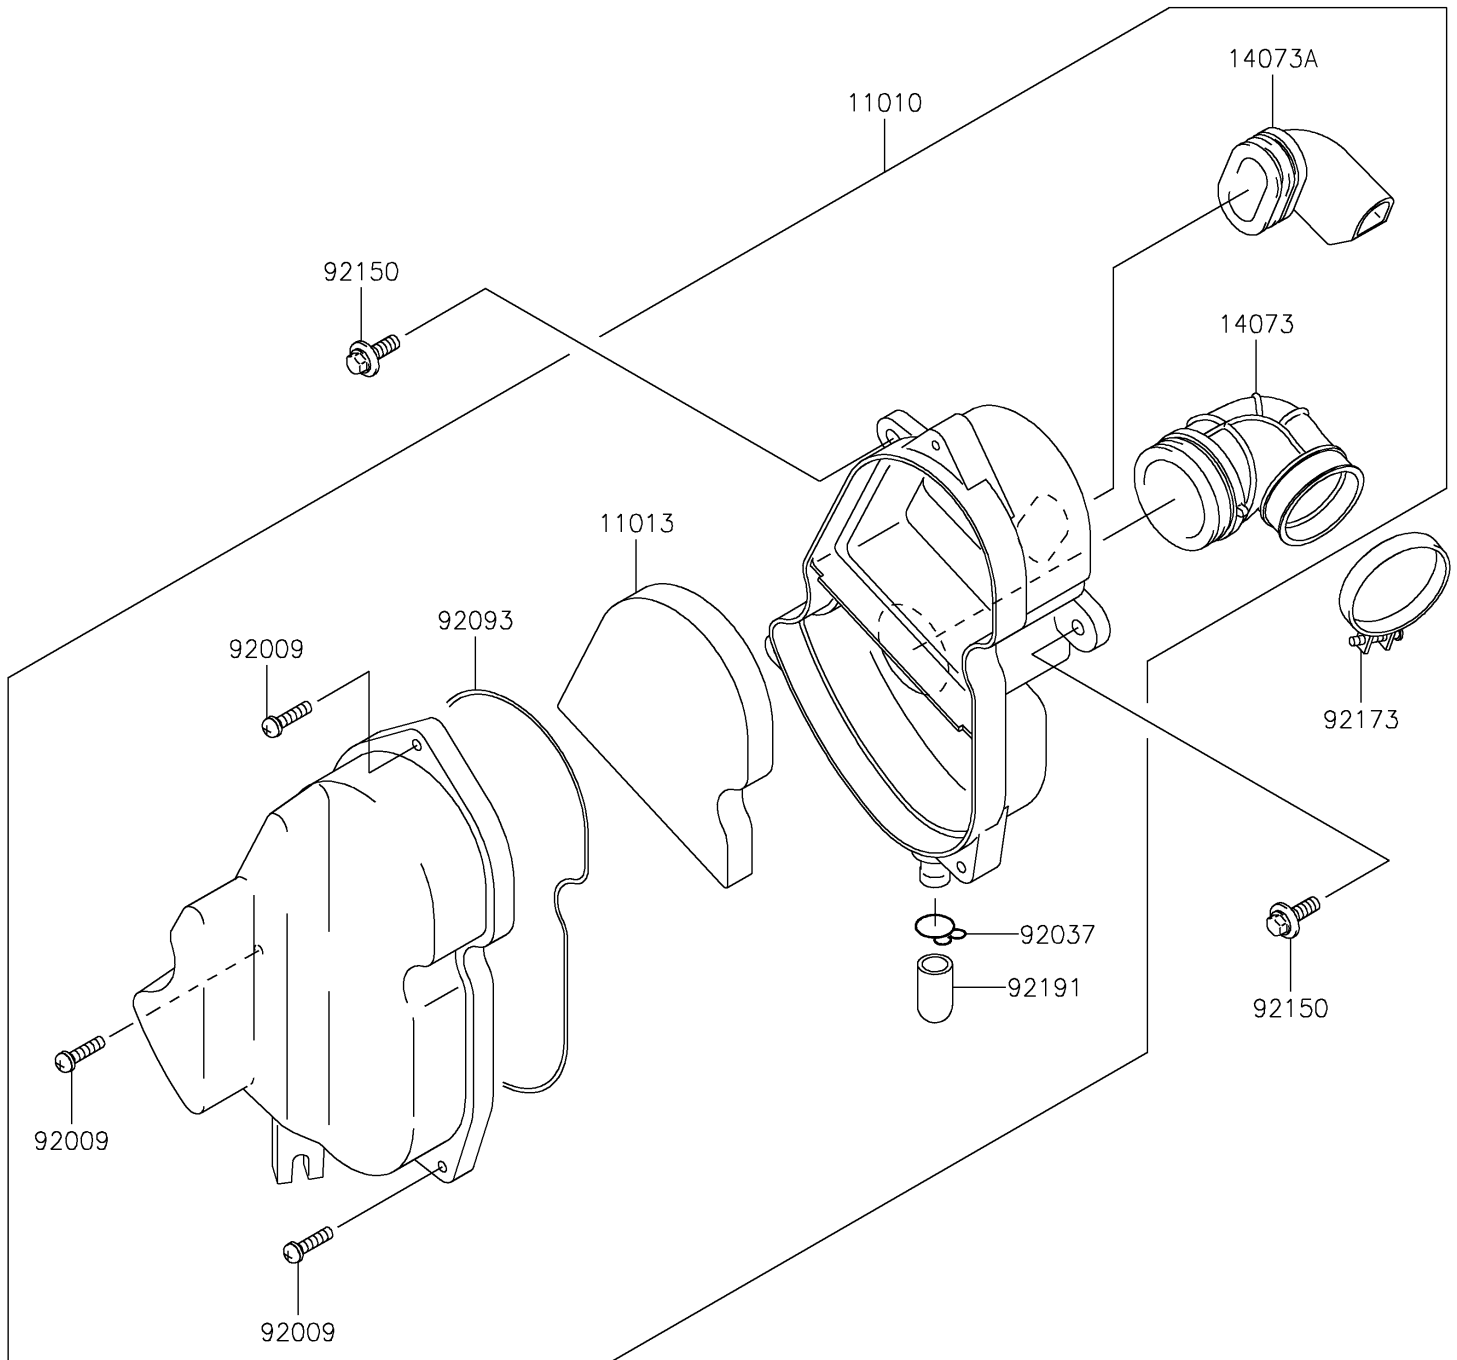

2024 KLX[®]110R L

PARTS DIAGRAM

Air Cleaner

E1130

2024 KLX[®]110R L

PARTS LIST

Air Cleaner

ITEM NAME

PART NUMBER

QUANTITY
