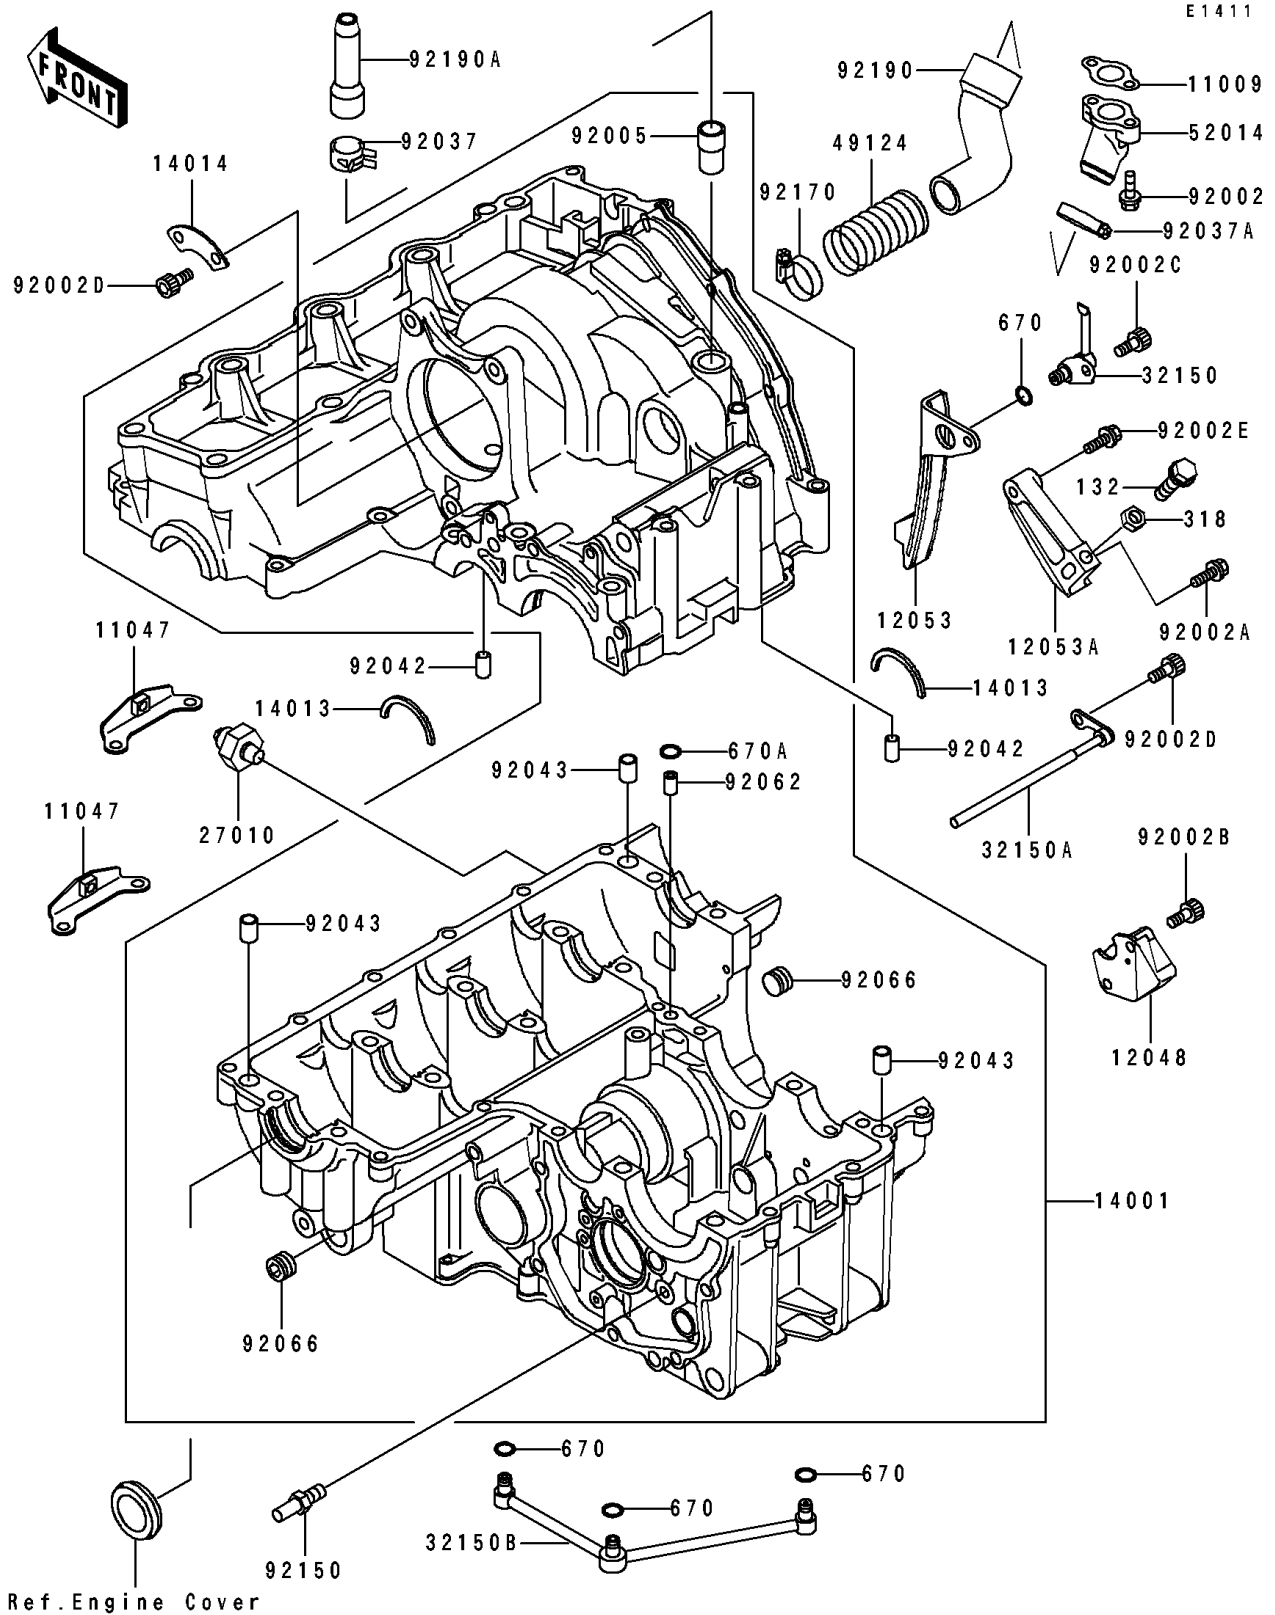

1991 Ninja[®] ZX[™]-7

PARTS DIAGRAM

Crankcase

Kawasaki

Let the Good Times Roll[®]

1991 Ninja[®] ZX[™]-7

PARTS LIST

Crankcase

ITEM NAME

PART NUMBER

QUANTITY
