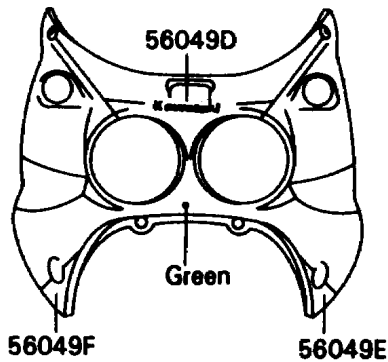

1990 Ninja® ZX™ -7

PARTS DIAGRAM

Decals(Green/Blue/White)

F2861A

1990 Ninja[®] ZX[™]-7

PARTS LIST

Decals(Green/Blue/White)

ITEM NAME

PART NUMBER

QUANTITY
