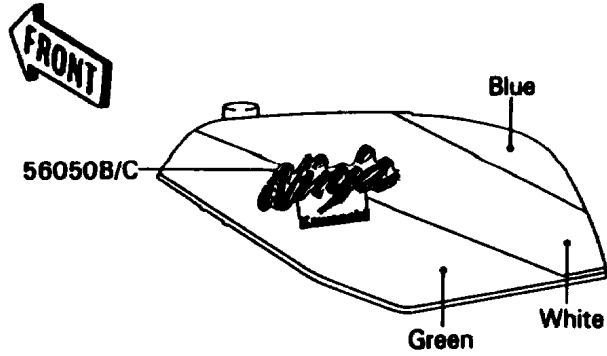

1990 Ninja® ZX™ -7

PARTS DIAGRAM

Decals(Green/Blue/White)

F2861A

1990 Ninja[®] ZX[™]-7

PARTS LIST

Decals(Green/Blue/White)

ITEM NAME

PART NUMBER

QUANTITY
