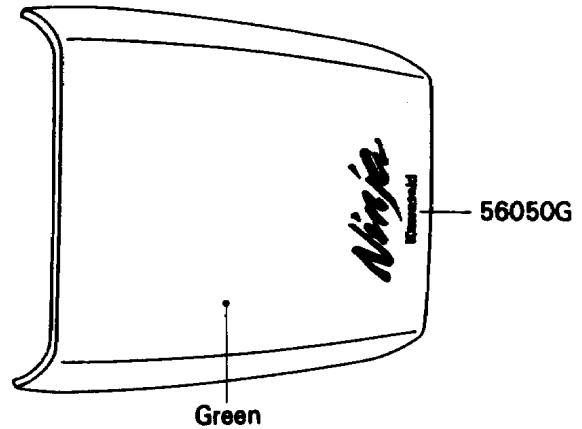

1990 Ninja® ZX™ -7

PARTS DIAGRAM

Decals(Green/Blue/White)

F2861A

1990 Ninja[®] ZX[™]-7

PARTS LIST

Decals(Green/Blue/White)

ITEM NAME

PART NUMBER

QUANTITY
