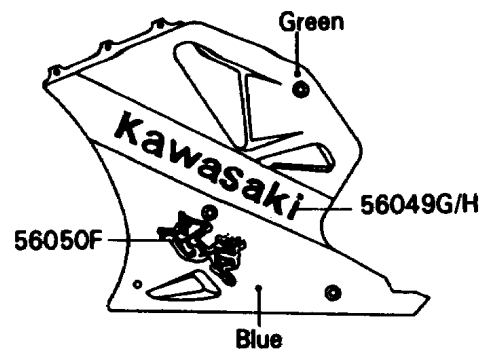

1990 Ninja® ZX™ -7

PARTS DIAGRAM

Decals(Green/Blue/White)

F2861A

1990 Ninja[®] ZX[™]-7

PARTS LIST

Decals(Green/Blue/White)

ITEM NAME

PART NUMBER

QUANTITY
