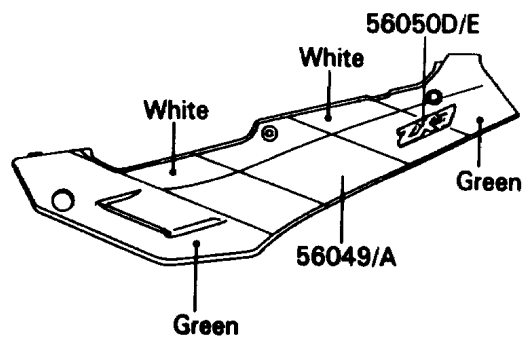

1990 Ninja® ZX™ -7

PARTS DIAGRAM

Decals(Green/Blue/White)

F2861A

1990 Ninja[®] ZX[™]-7

PARTS LIST

Decals(Green/Blue/White)

ITEM NAME

PART NUMBER

QUANTITY
