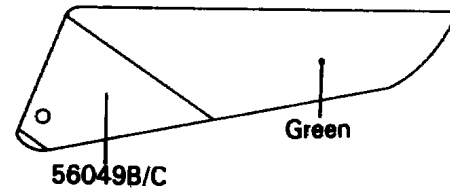

1990 Ninja® ZX™ -7

PARTS DIAGRAM

Decals(Green/Blue/White)

F2861A

1990 Ninja[®] ZX[™]-7

PARTS LIST

Decals(Green/Blue/White)

ITEM NAME

PART NUMBER

QUANTITY
