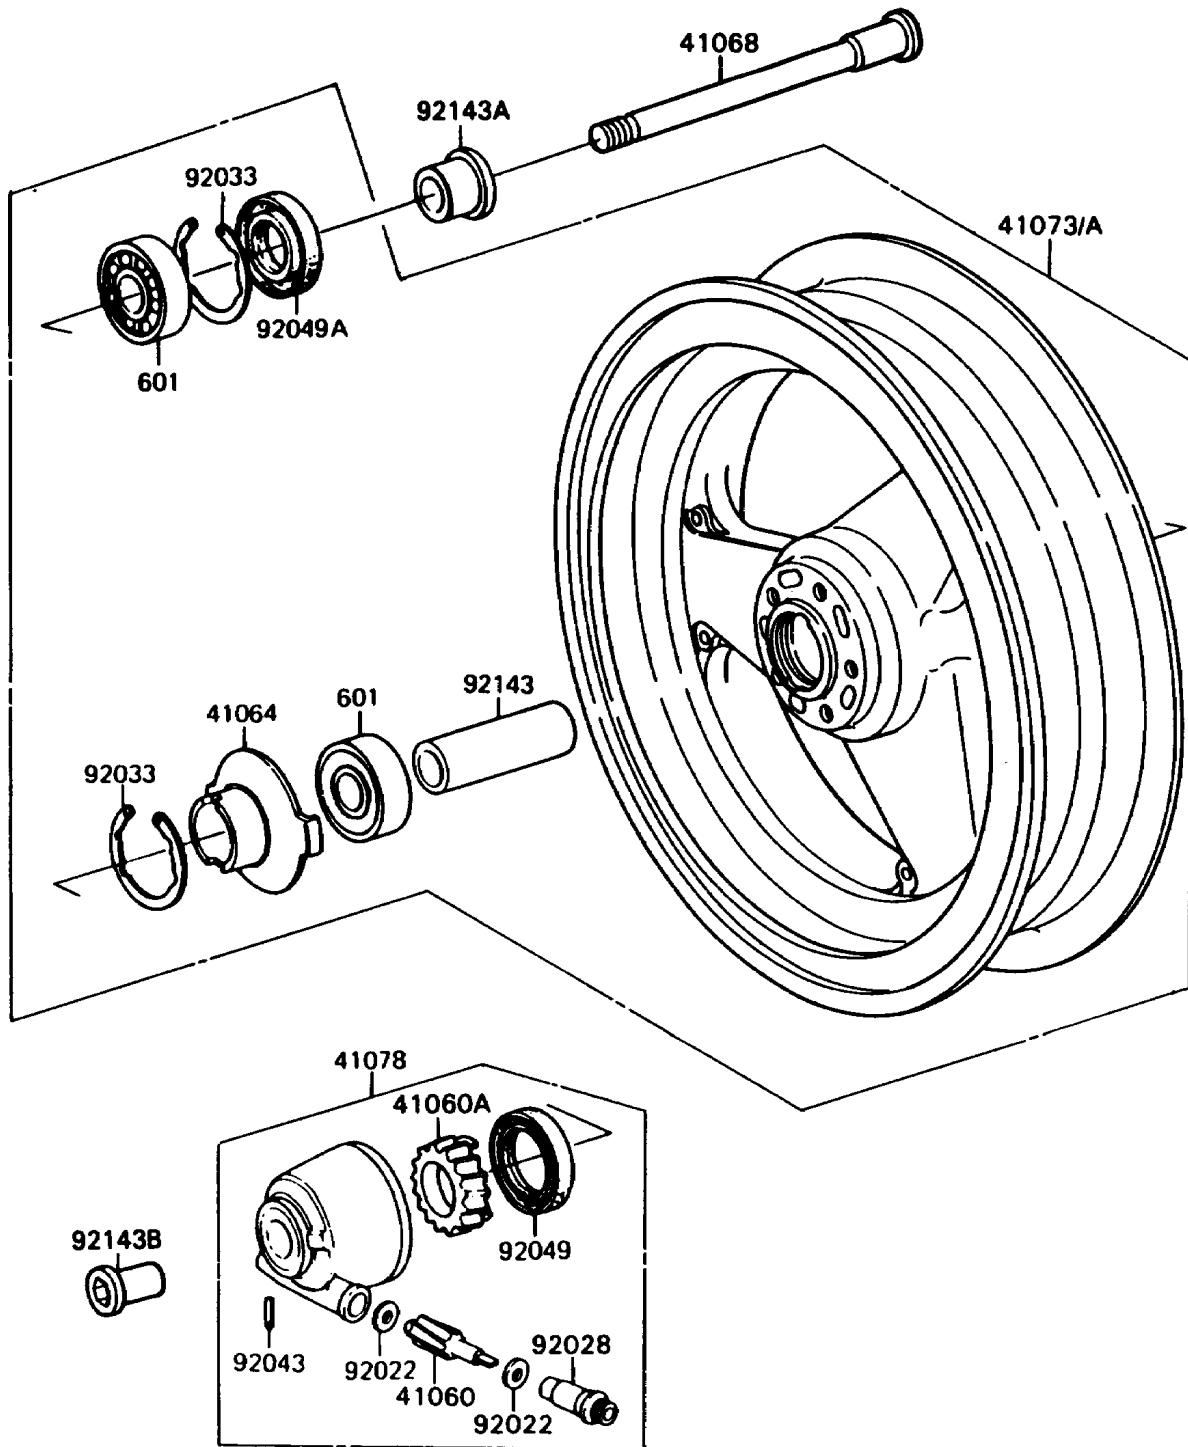

1990 Ninja[®] ZX[™]-7

PARTS DIAGRAM

Front Wheel

F2230

1990 Ninja[®] ZX[™]-7

PARTS LIST

Front Wheel

ITEM NAME

PART NUMBER

QUANTITY
