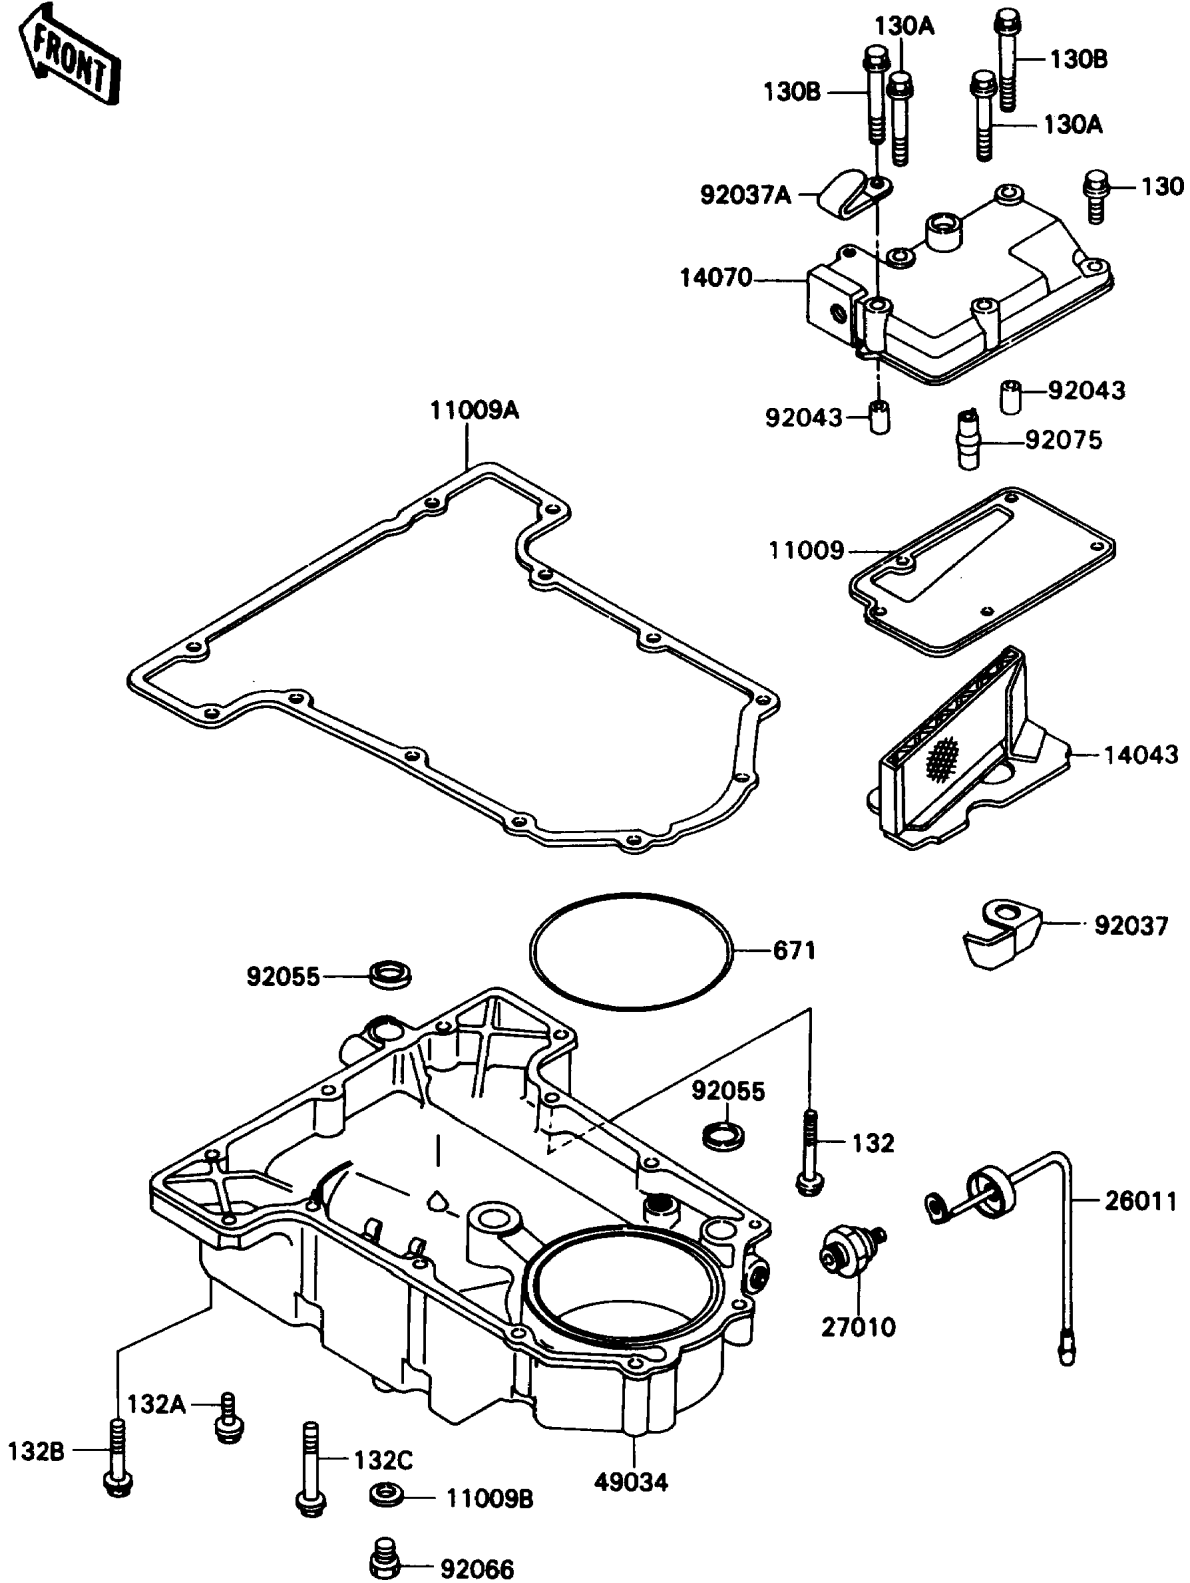

1990 Ninja® ZX™-7

PARTS DIAGRAM

Breather Cover/Oil Pan

E1432

1990 Ninja® ZX™ -7

PARTS LIST

Breather Cover/Oil Pan

ITEM NAME

PART NUMBER

QUANTITY
