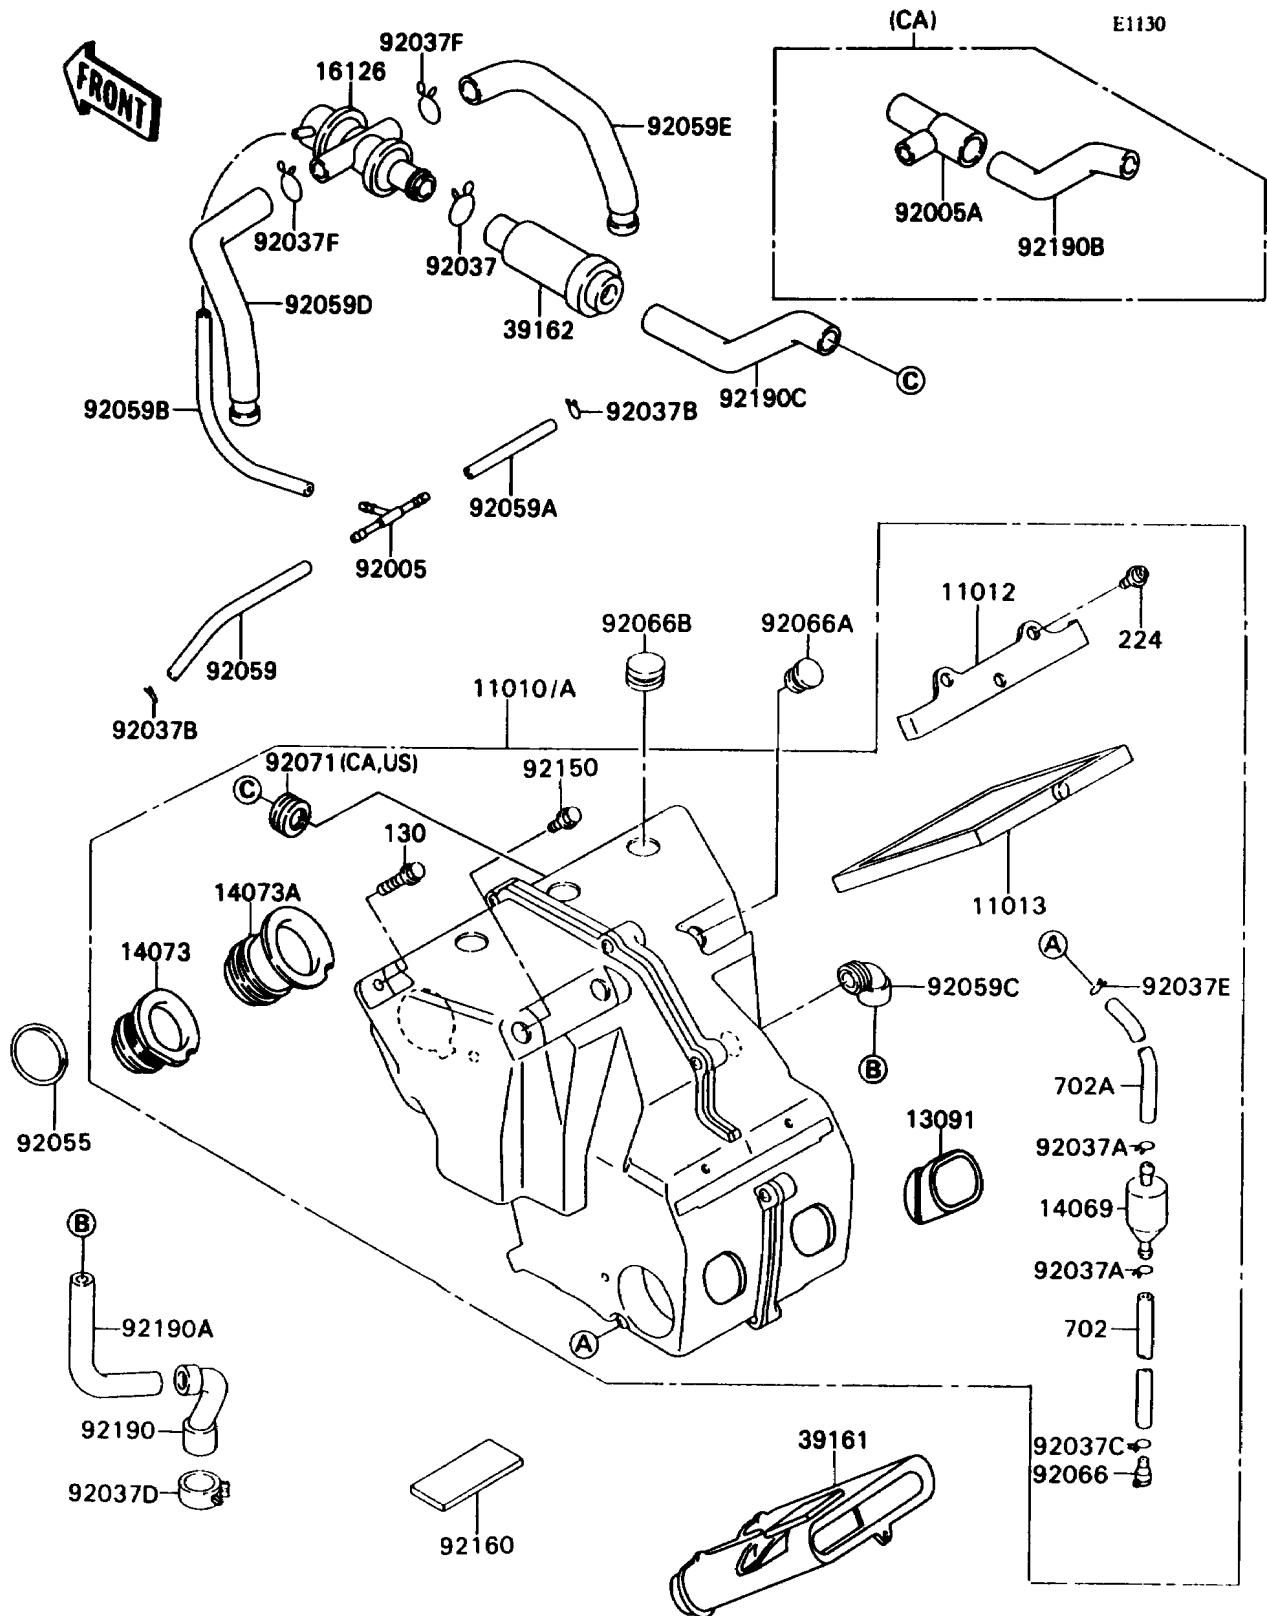

1990 Ninja® ZX™-7

PARTS DIAGRAM

Air Cleaner

1990 Ninja[®] ZX[™]-7

PARTS LIST

Air Cleaner

ITEM NAME

PART NUMBER

QUANTITY
