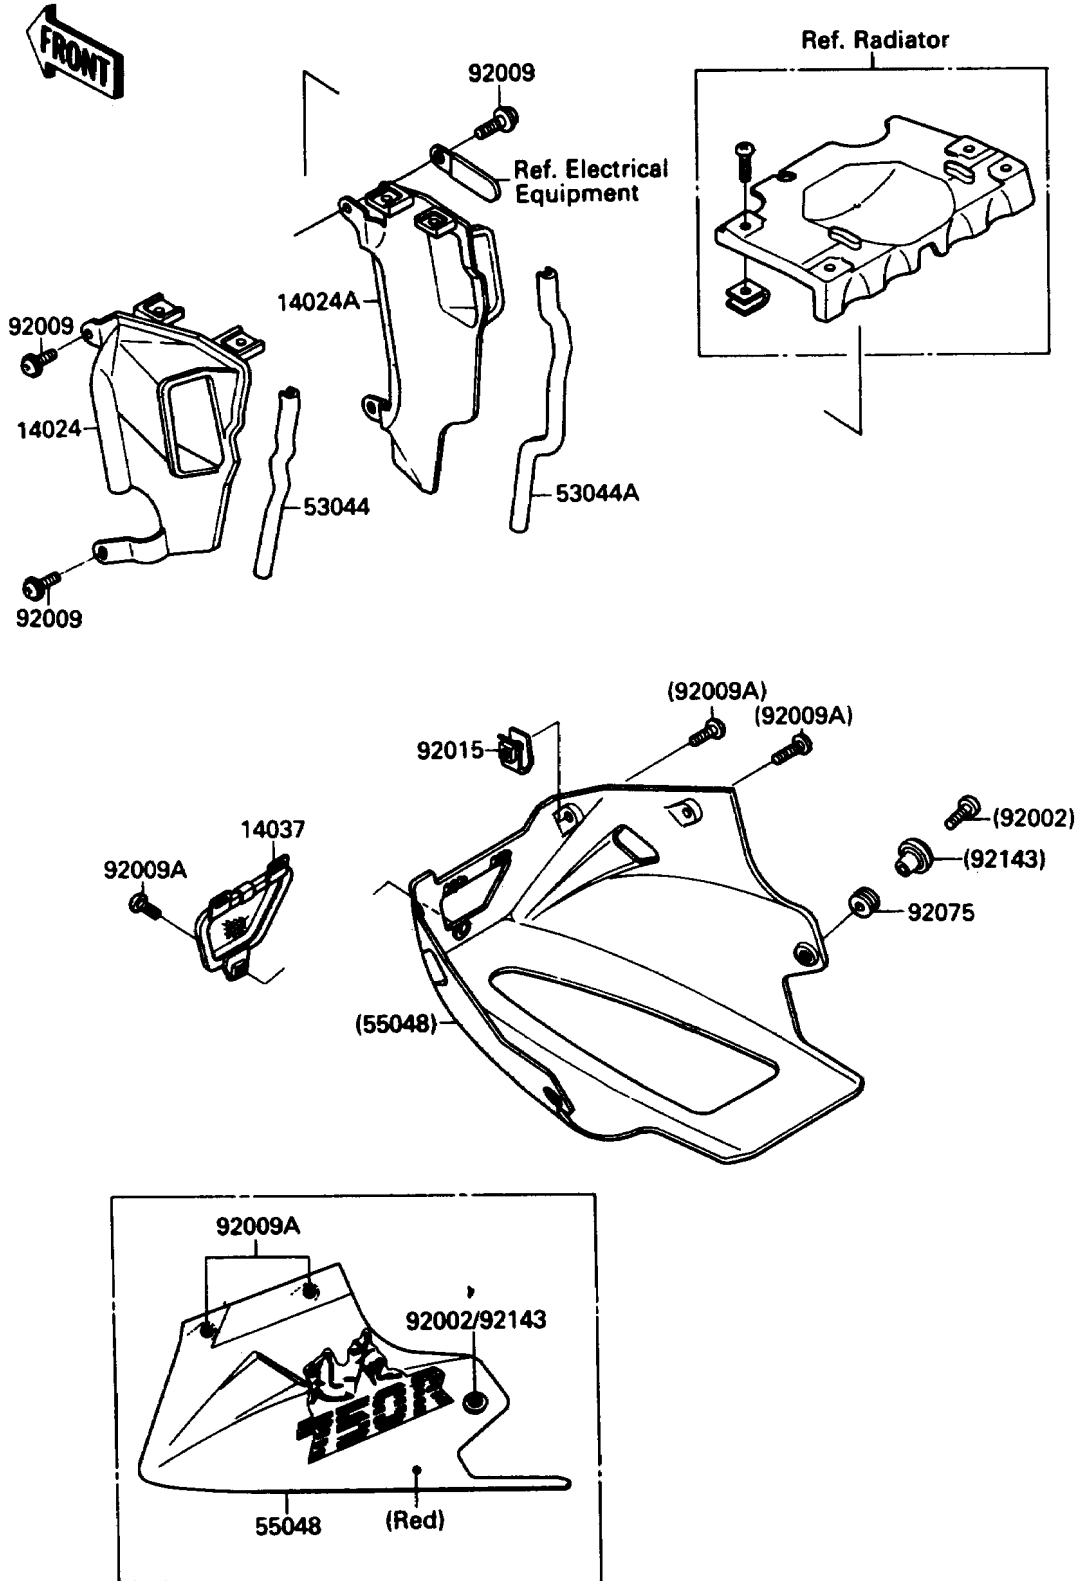

1990 Ninja® 750R

PARTS DIAGRAM

Cowling Lower

F2872

1990 Ninja[®] 750R

PARTS LIST

Cowling Lowers

ITEM NAME

PART NUMBER

QUANTITY
