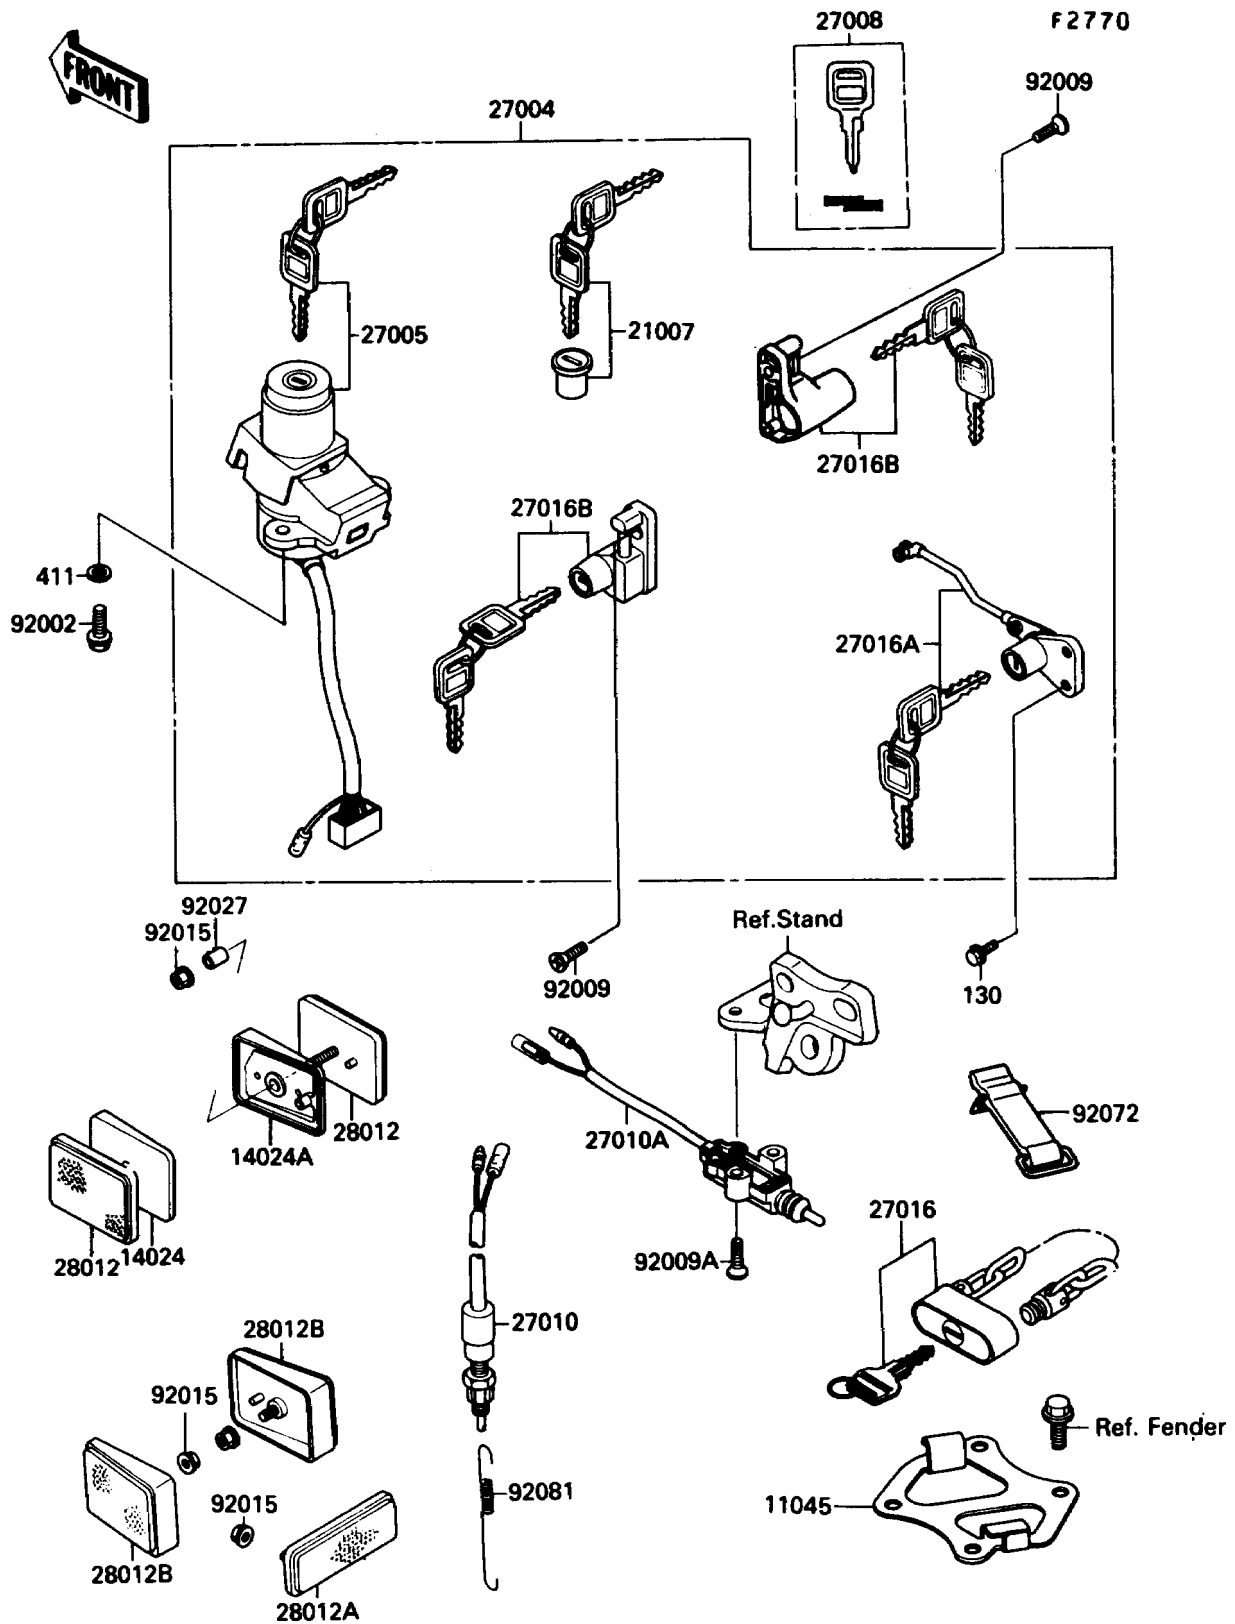

1990 Ninja[®] 750R

PARTS DIAGRAM

Ignition Switch/Locks/Reflectors

1990 Ninja[®] 750R

PARTS LIST

Ignition Switch/Locks/Reflectors

ITEM NAME

PART NUMBER

QUANTITY
