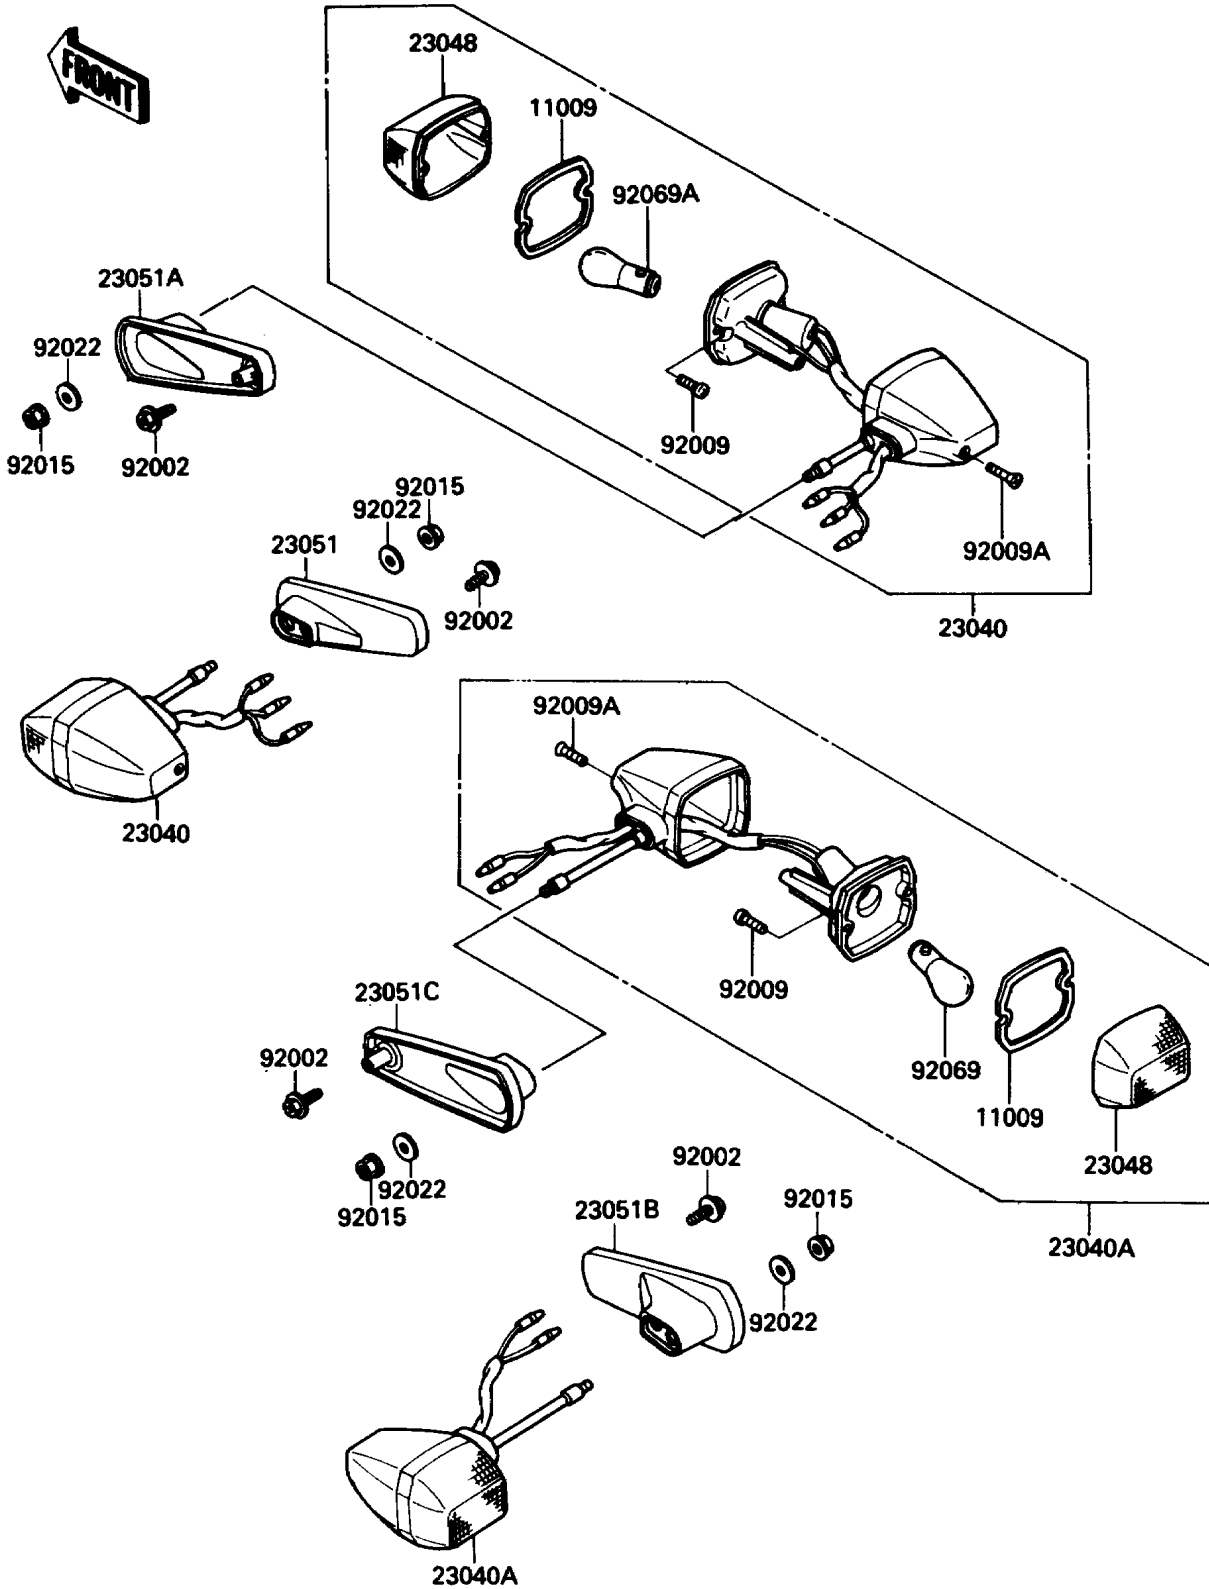

1990 Ninja® 750R

PARTS DIAGRAM

Turn Signals

F 2730

1990 Ninja[®] 750R

PARTS LIST

Turn Signals

ITEM NAME

PART NUMBER

QUANTITY
