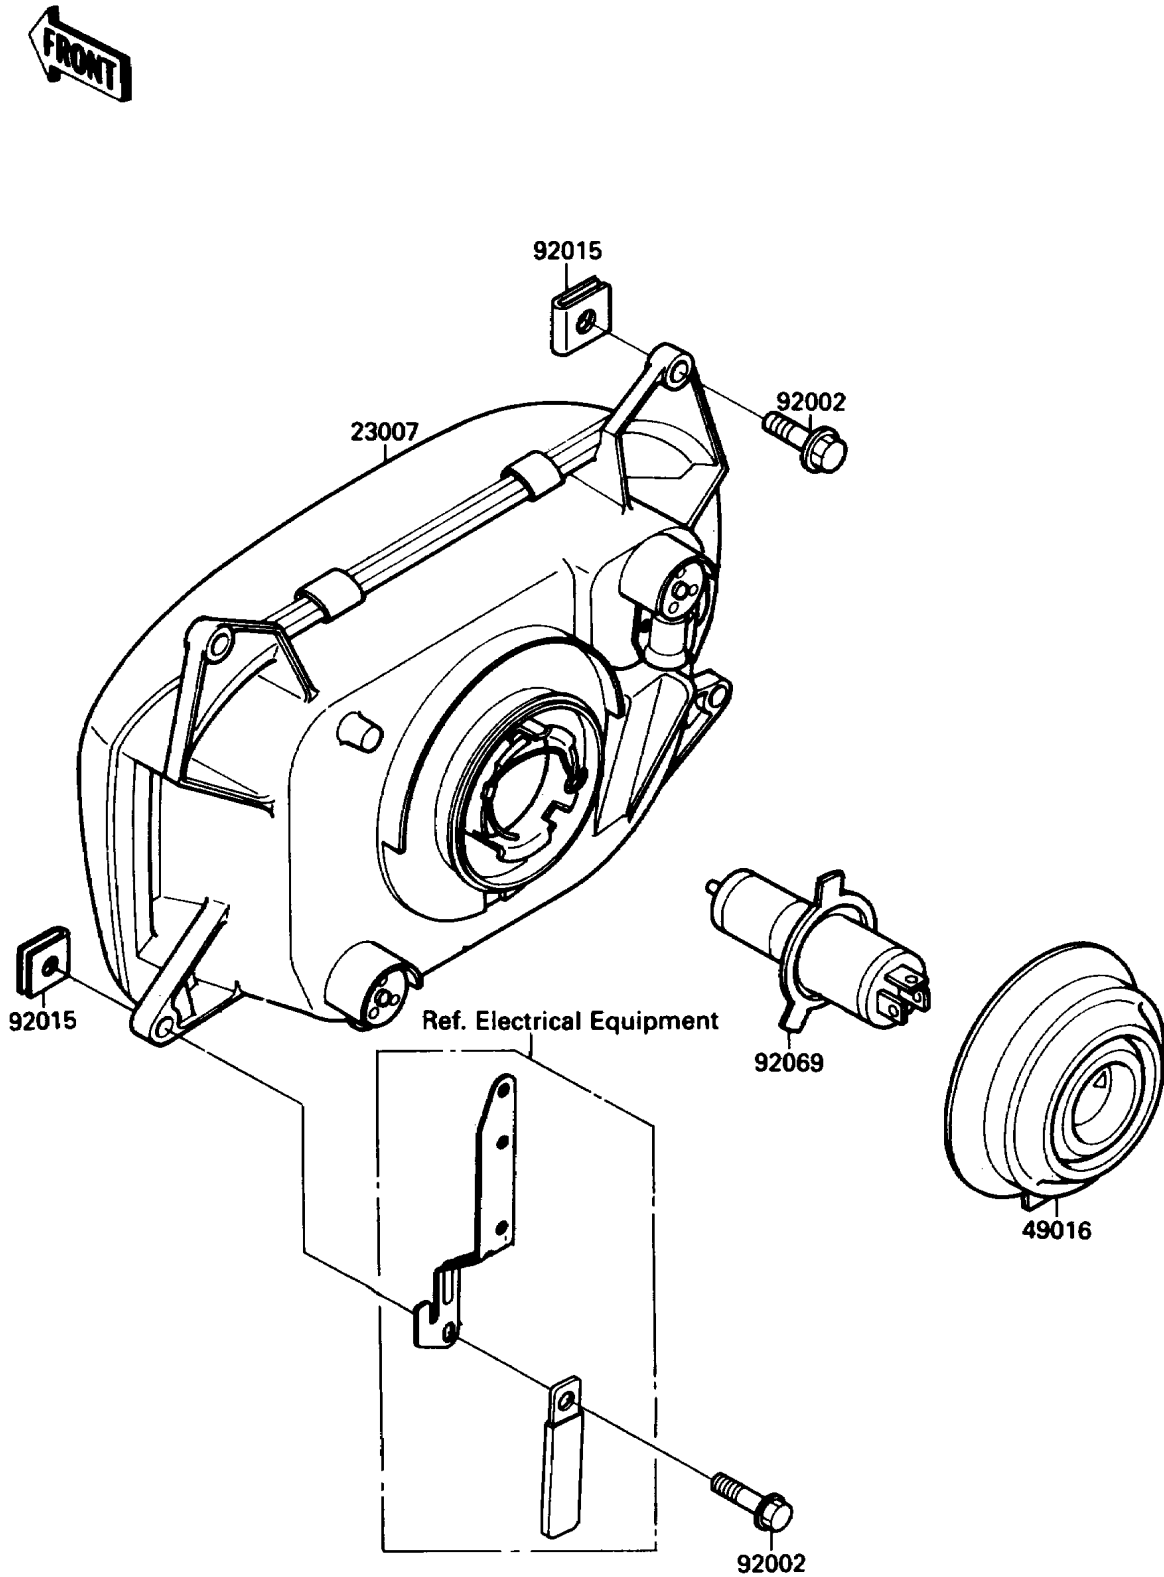

1990 Ninja[®] 750R

PARTS DIAGRAM

Headlight(s)

F2710

1990 Ninja[®] 750R

PARTS LIST

Headlight(s)

ITEM NAME

PART NUMBER

QUANTITY
