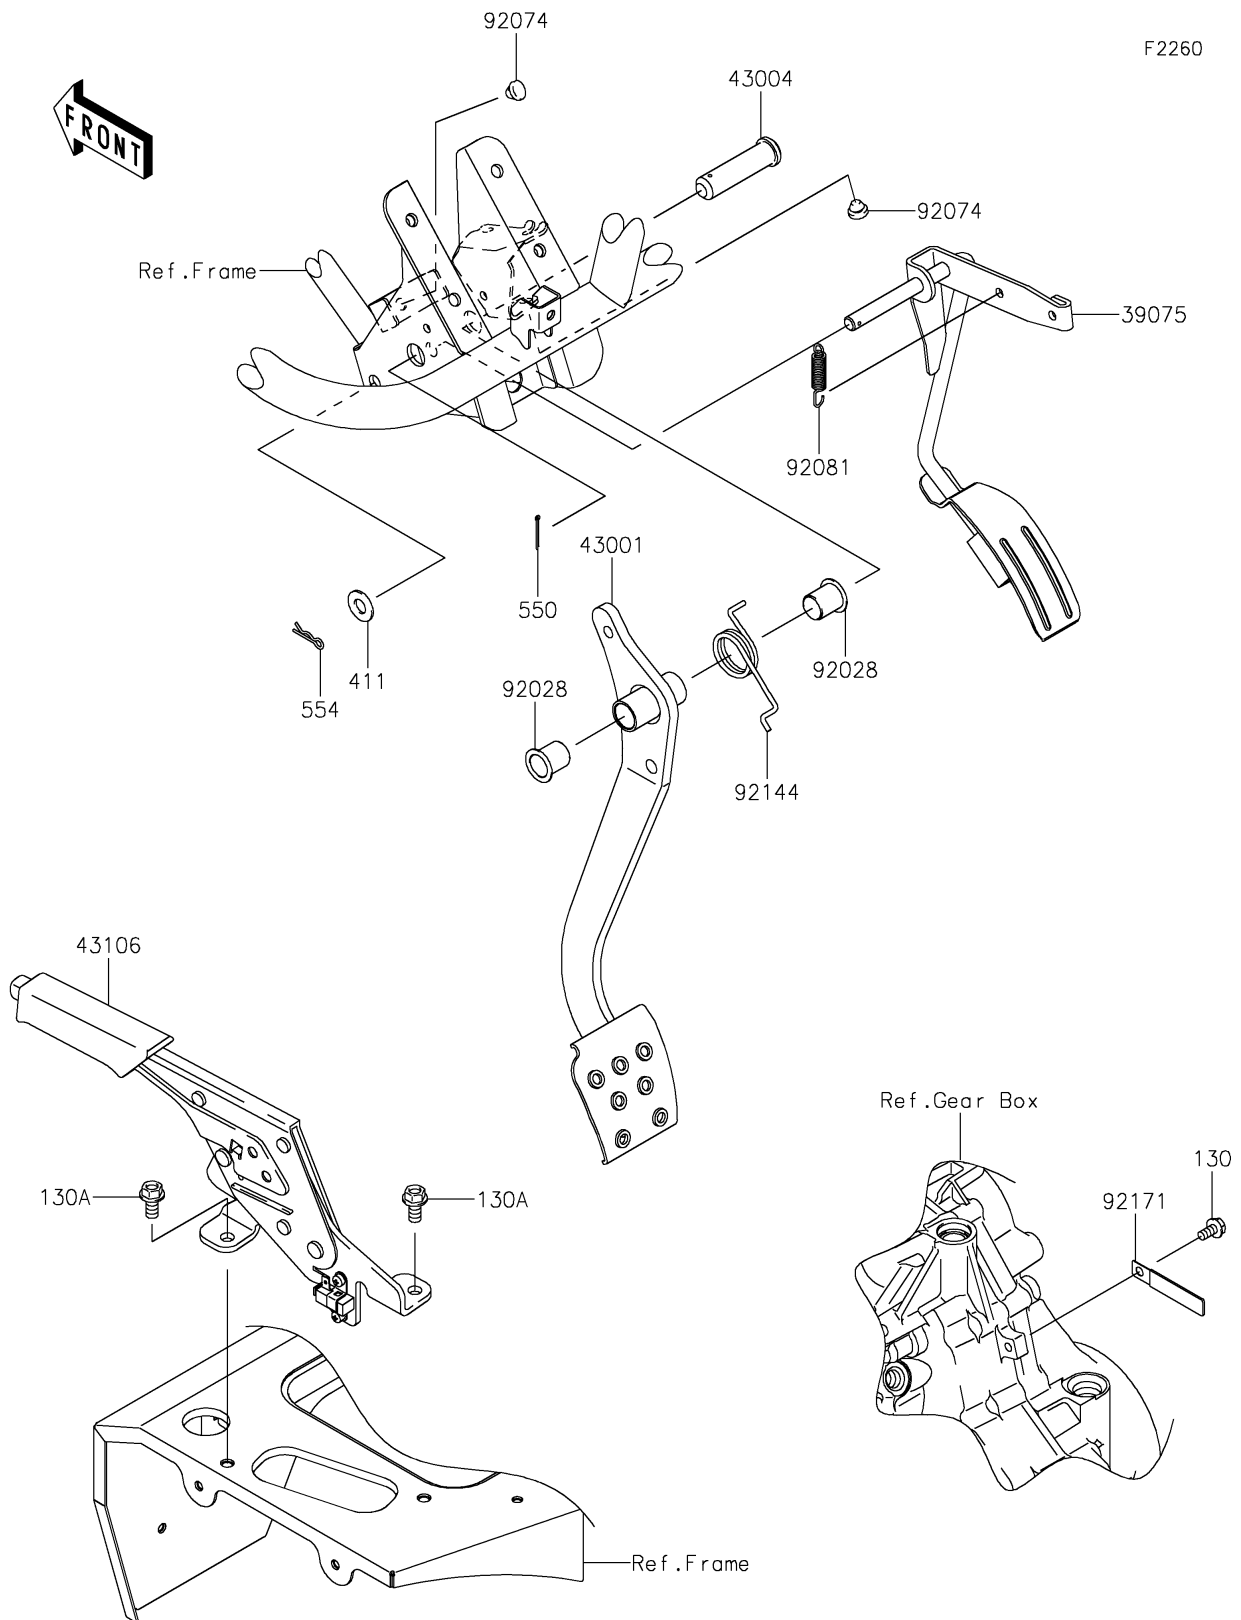

2024 MULE SX™ 4x4 XC LE

PARTS DIAGRAM

Brake Pedal/Throttle Lever

2024 MULE SX™ 4x4 XC LE

PARTS LIST

Brake Pedal/Throttle Lever

ITEM NAME	PART NUMBER	QUANTITY
LEVER-THROTTLE (Ref # 39075)	39075-0022	1
LEVER-BRAKE,PEDAL (Ref # 43001)	43001-0751	1
SHAFT-BRAKE (Ref # 43004)	43004-1128	1
LEVER-ASSY-PARKING BRAKE (Ref # 43106)	43106-0009	1
BUSHING (Ref # 92028)	92028-1571	2
PLUG,7X2 (Ref # 92074)	92074-028	2
SPRING (Ref # 92081)	92081-1922	1
SPRING (Ref # 92144)	92144-1536	1
CLAMP,L=60 (Ref # 92171)	92171-0652	1
BOLT-FLANGED,6X12 (Ref # 130)	130AA0612	1
BOLT-FLANGED,8X16 (Ref # 130A)	130CA0816	2
WASHER-PLAIN,10MM (Ref # 411)	411AA1000	1
PIN-COTTER,2.5X25 (Ref # 550)	550AA2525	1
PIN-SNAP,10MM (Ref # 554)	554DA1000	1