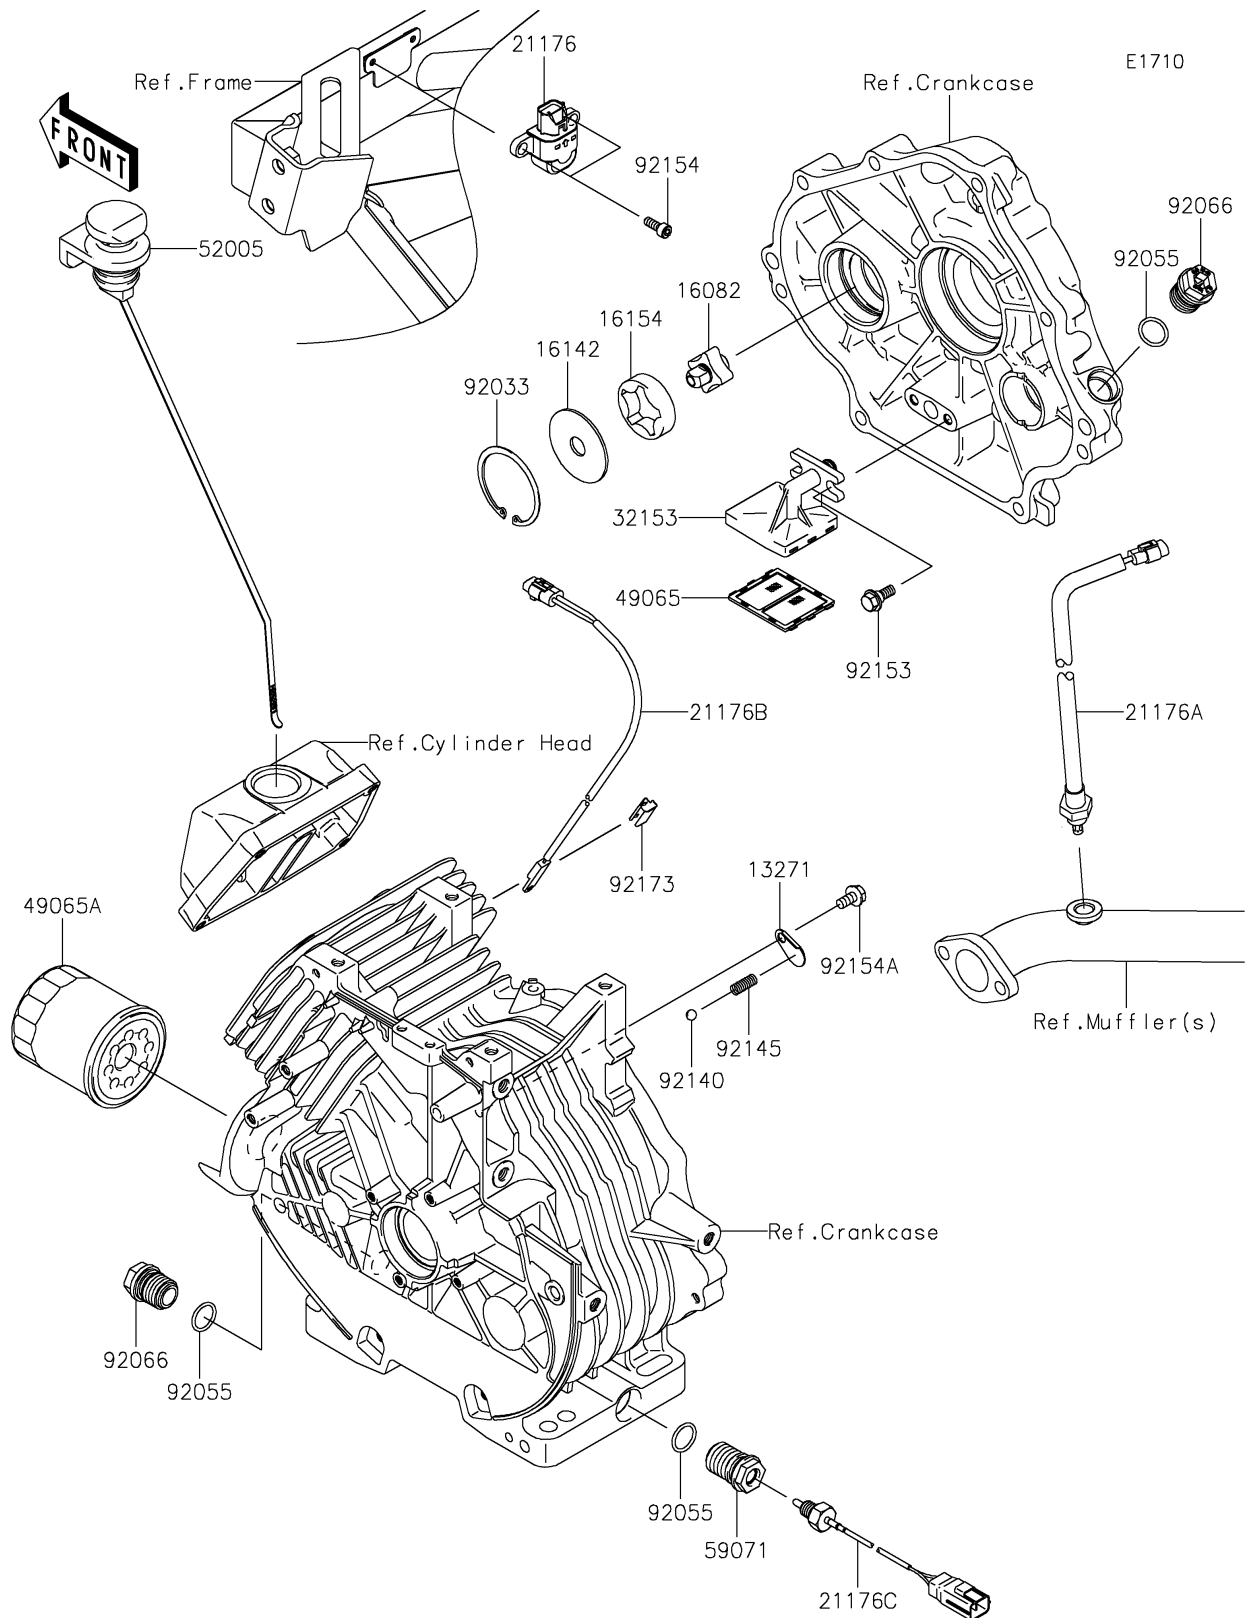

2024 MULE SX™ 4x4 XC LE

PARTS DIAGRAM

Oil Pump/Oil Filter

2024 MULE SX™ 4x4 XC LE

PARTS LIST

Oil Pump/Oil Filter

ITEM NAME	PART NUMBER	QUANTITY
-----------	-------------	----------
