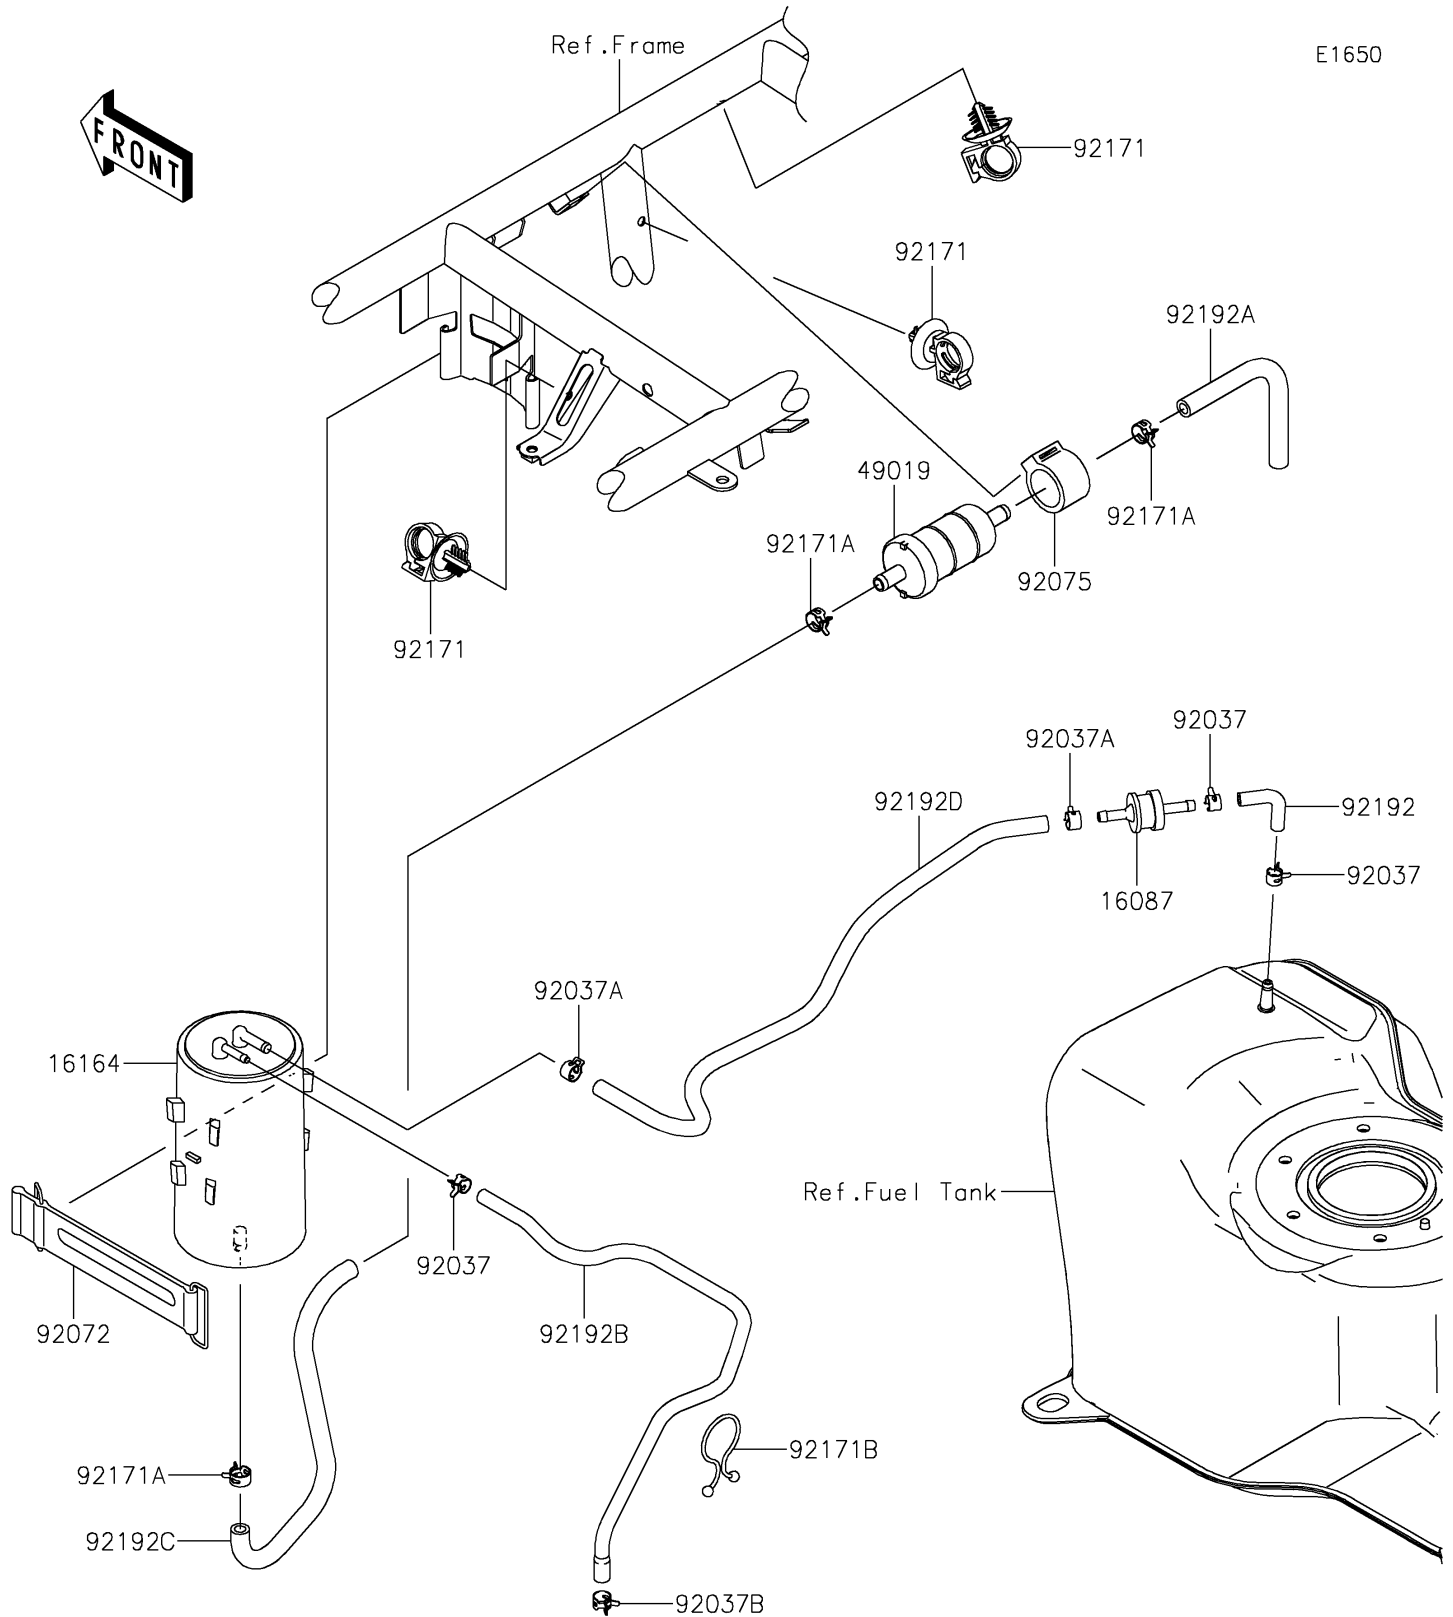

2024 MULE SX™ 4x4 XC LE

PARTS DIAGRAM

Fuel Evaporative System

2024 MULE SX™ 4x4 XC LE

PARTS LIST

Fuel Evaporative System

ITEM NAME

PART NUMBER

QUANTITY
