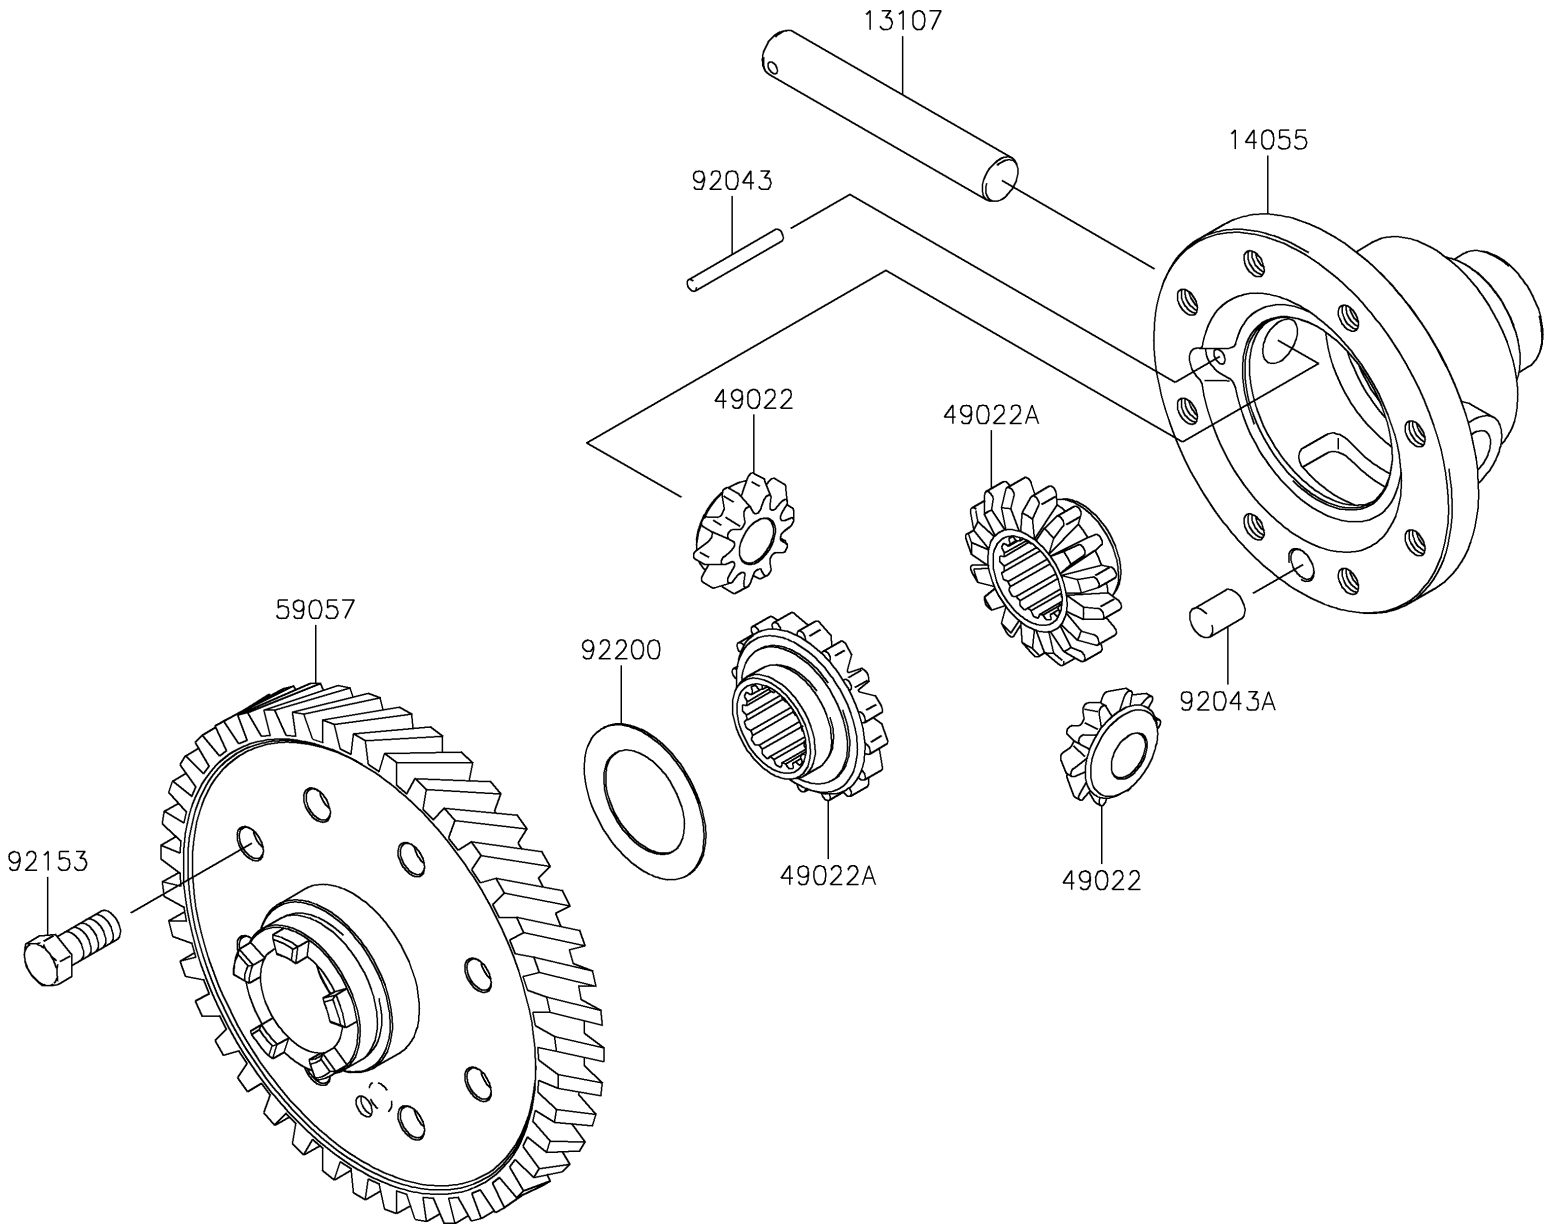

2024 MULE SX™ 4x4 XC LE

PARTS DIAGRAM

Differential

E1451

2024 MULE SX™ 4x4 XC LE

PARTS LIST

Differential

ITEM NAME

PART NUMBER

QUANTITY
