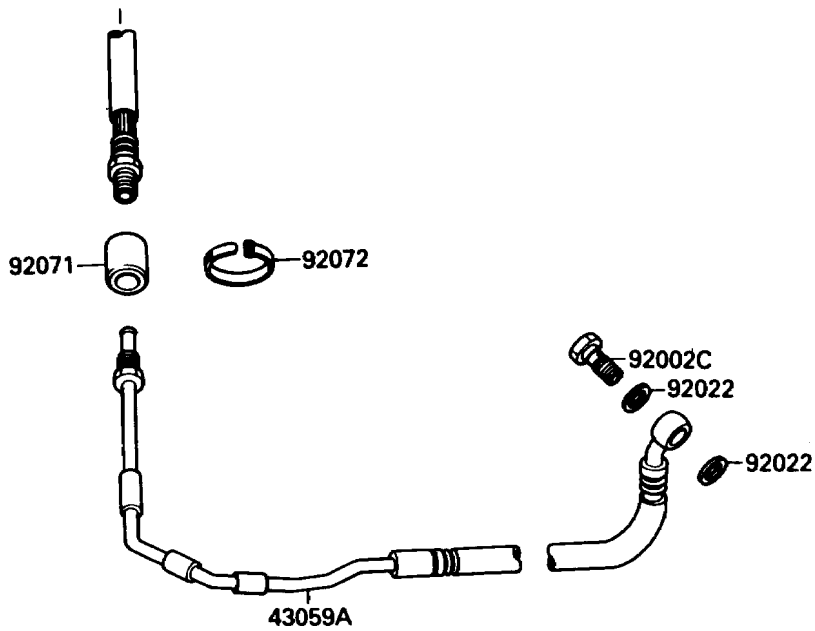

1990 Ninja[®] 750R

PARTS DIAGRAM

Clutch Master Cylinder

1990 Ninja[®] 750R

PARTS LIST

Clutch Master Cylinder

ITEM NAME

PART NUMBER

QUANTITY
