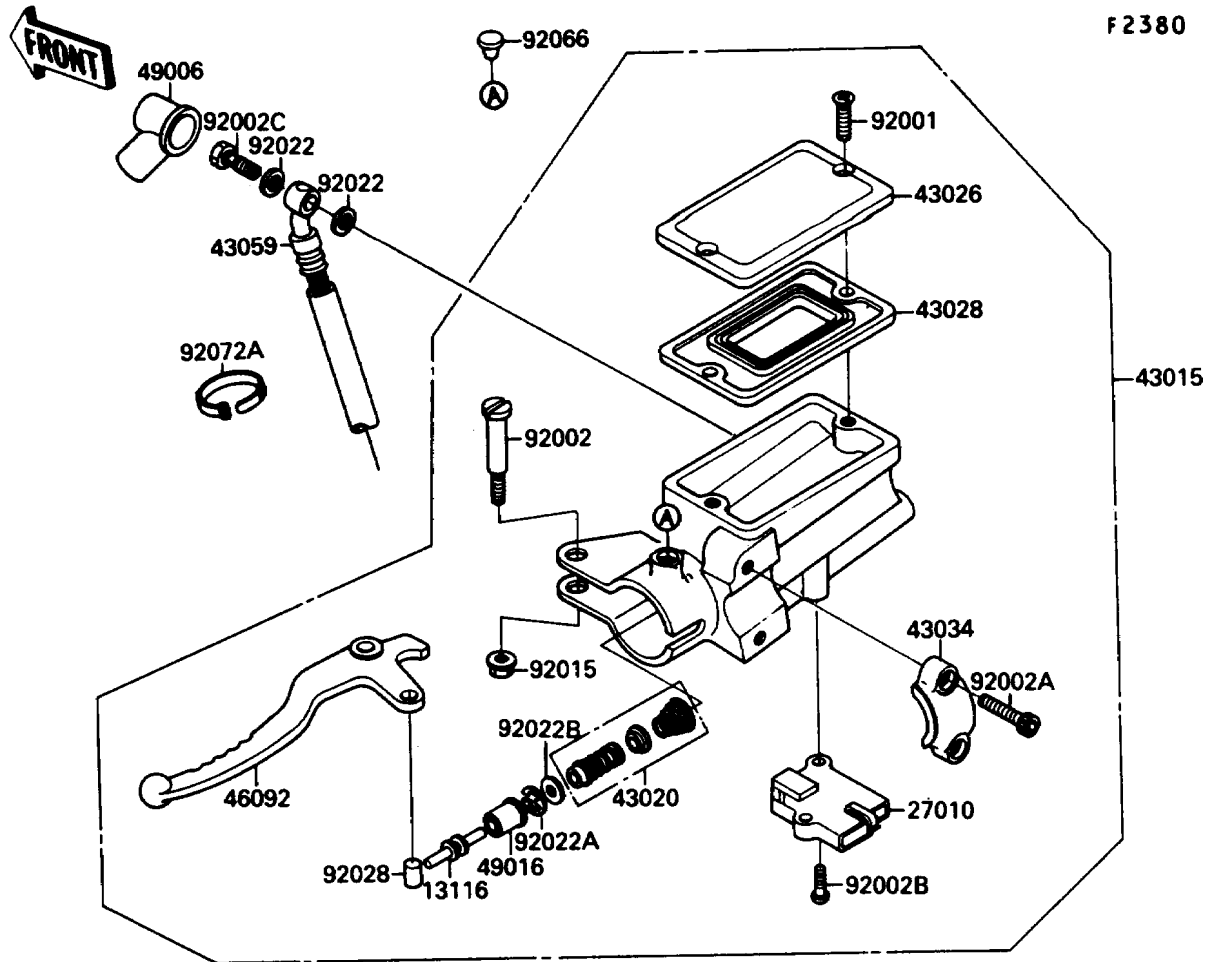

1990 Ninja[®] 750R

PARTS DIAGRAM

Clutch Master Cylinder

1990 Ninja[®] 750R

PARTS LIST

Clutch Master Cylinder

ITEM NAME

PART NUMBER

QUANTITY
