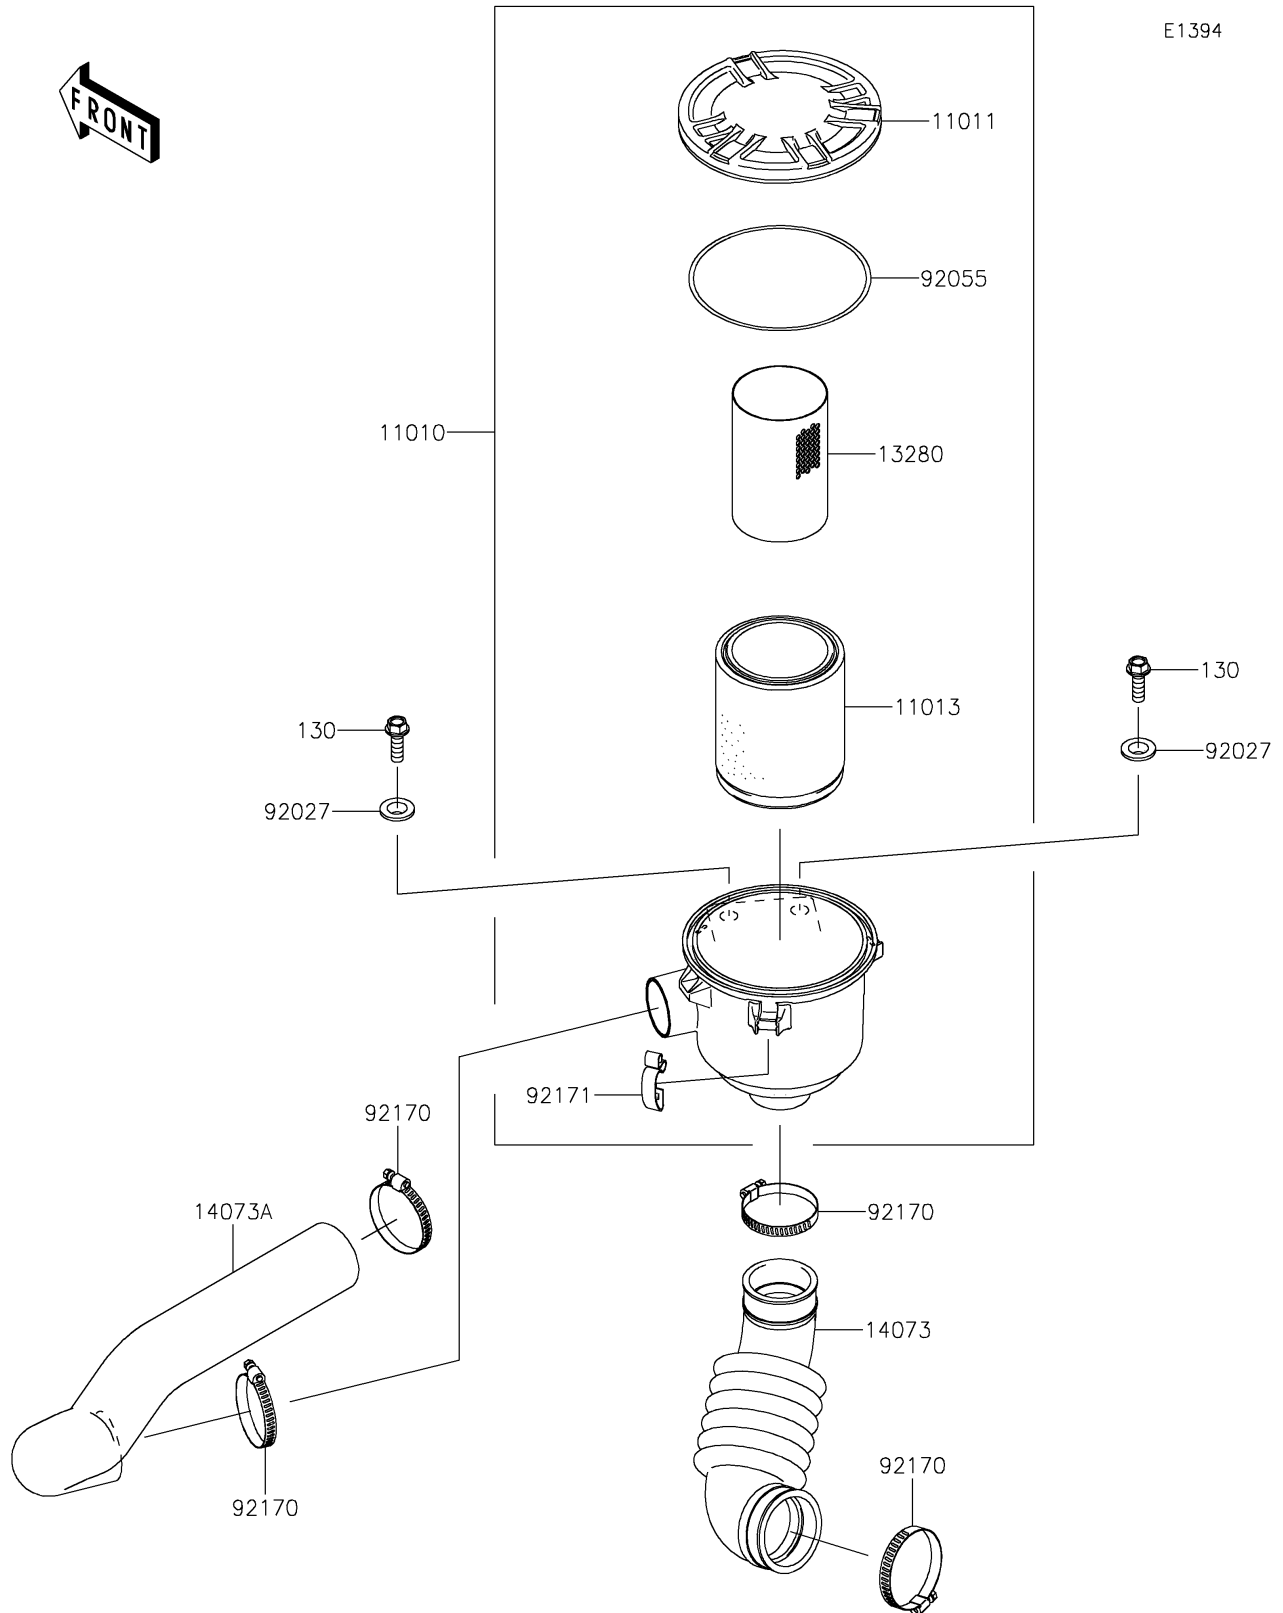

2024 MULE SX™ 4x4 XC LE

PARTS DIAGRAM

Air Cleaner-Belt Converter

2024 MULE SX™ 4x4 XC LE

PARTS LIST

Air Cleaner-Belt Converter

ITEM NAME	PART NUMBER	QUANTITY
-----------	-------------	----------
